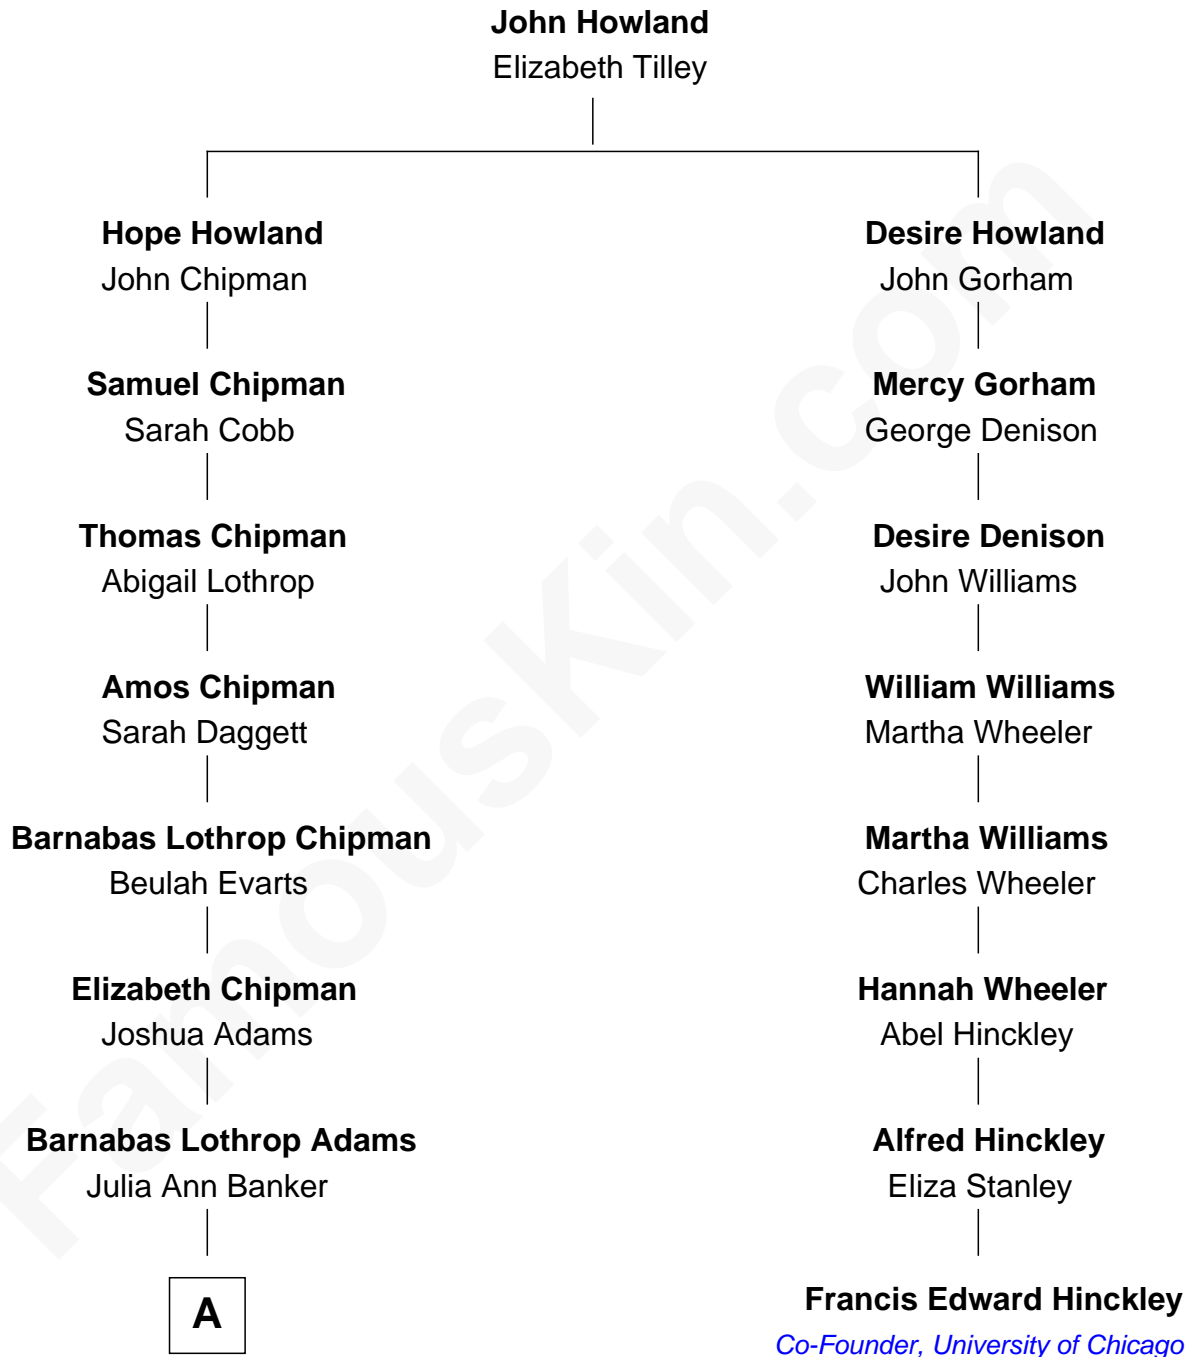

FamousKin.com Relationship Chart of

Maude Adams

Broadway Actress

7th cousin 1 time removed of

Francis Edward Hinckley

Co-Founder, University of Chicago

University of Chicago

A

Asenath Ann Adams
James Henry Kiskadden

Maude Adams
Broadway Actress

FamousKin.com