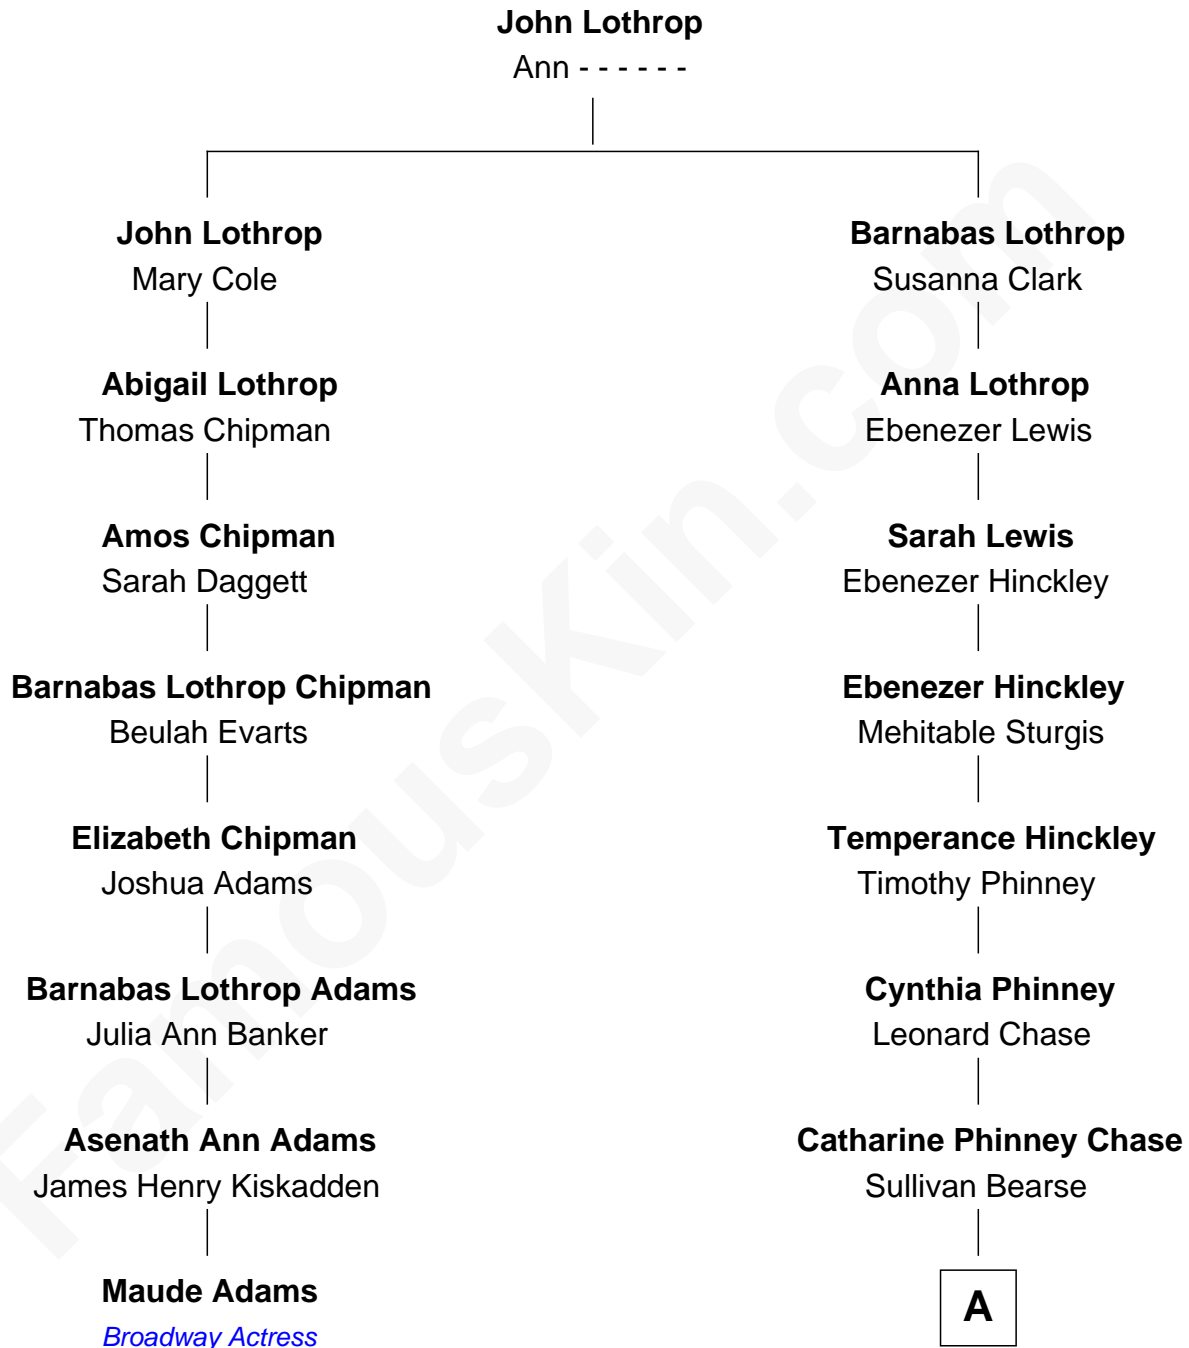

FamousKin.com Relationship Chart of

Maude Adams

Broadway Actress

7th cousin 4 times removed of

Sonny Dove

NYC Basketball Hall of Fame

A

Nathaniel D. S. Bearse

Olive Gould Pells

Christine Nelson Bearse

Irving Westley Coombs Oakley

Emma Genevieve Oakley

Ferdinand Wilson Mills

Adeline Beus Mills

Lloyd Leslie Dove

Sonny Dove

NBA Small Forward

FamousKin.com