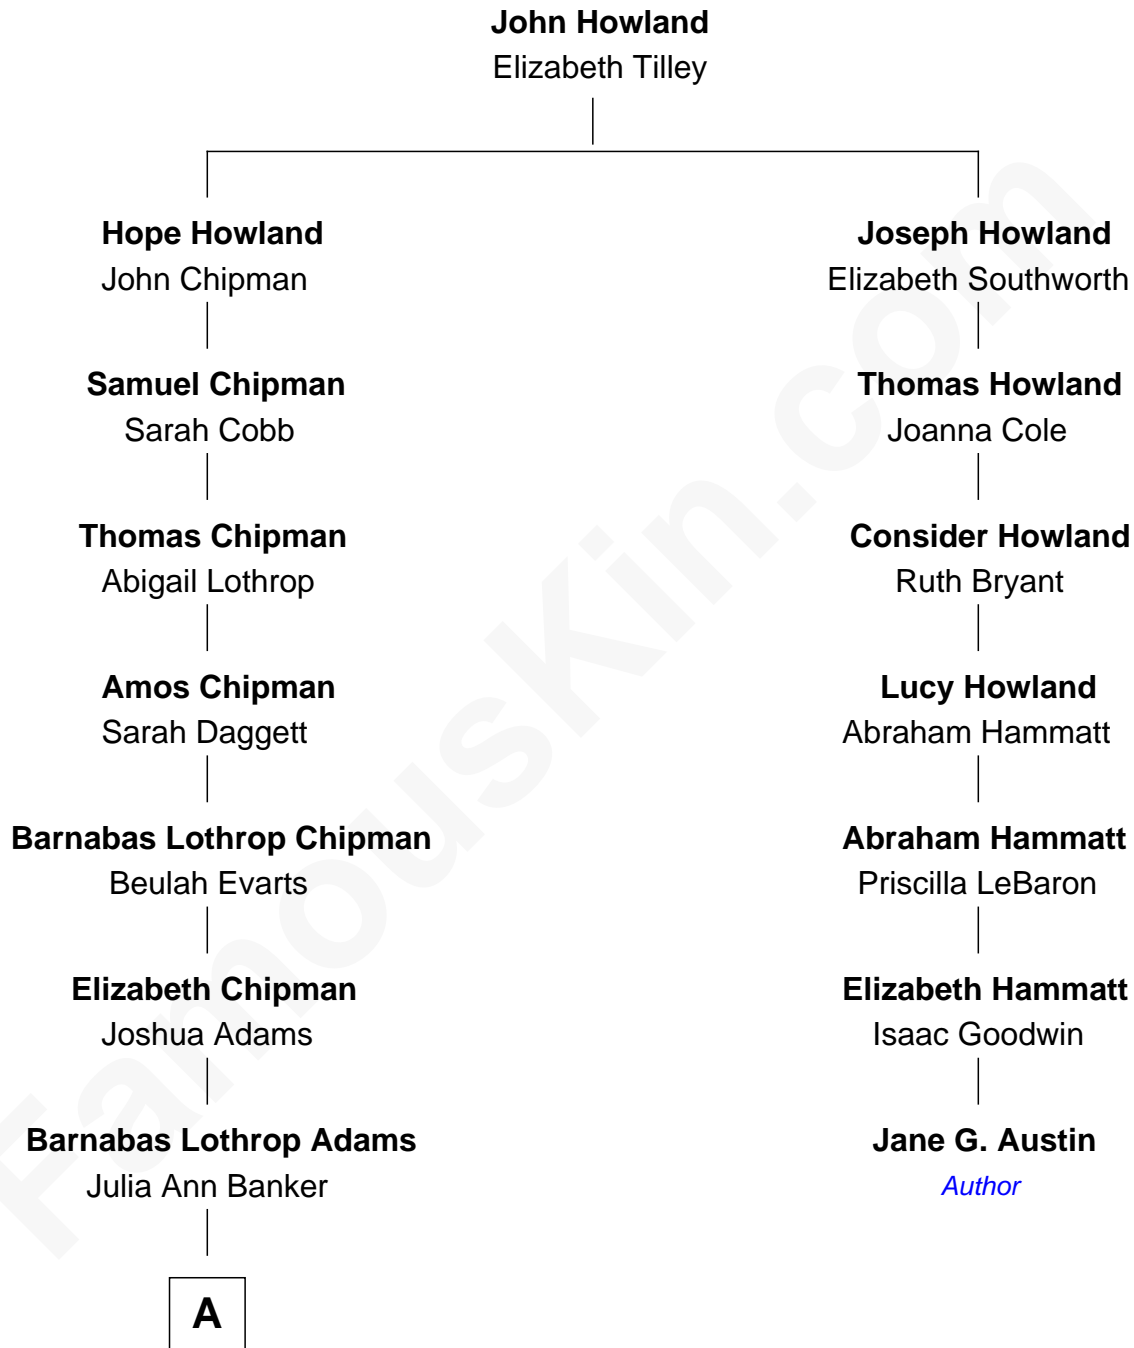

FamousKin.com Relationship Chart of

Maude Adams

Broadway Actress

6th cousin 2 times removed of

Jane G. Austin

Author

A

Asenath Ann Adams
James Henry Kiskadden