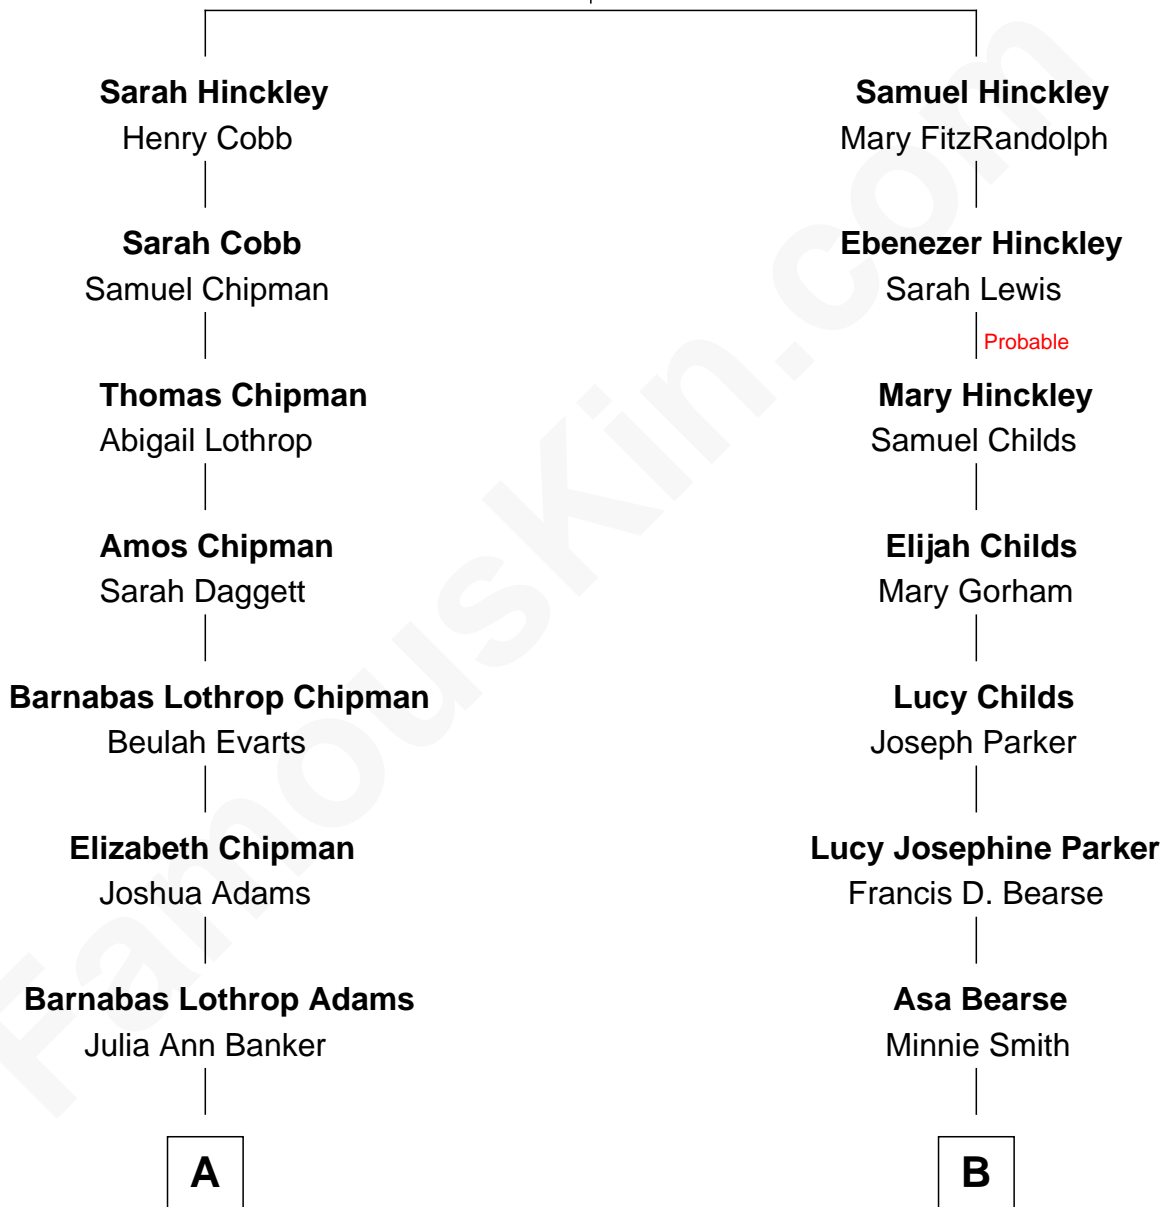

# FamousKin.com Relationship Chart of

**Maude Adams**

*Broadway Actress*

8th cousin 1 time removed of

**Amanda Bearse**

*TV Actress*

**Samuel Hinckley**

Sarah Soole

FamousKin.com