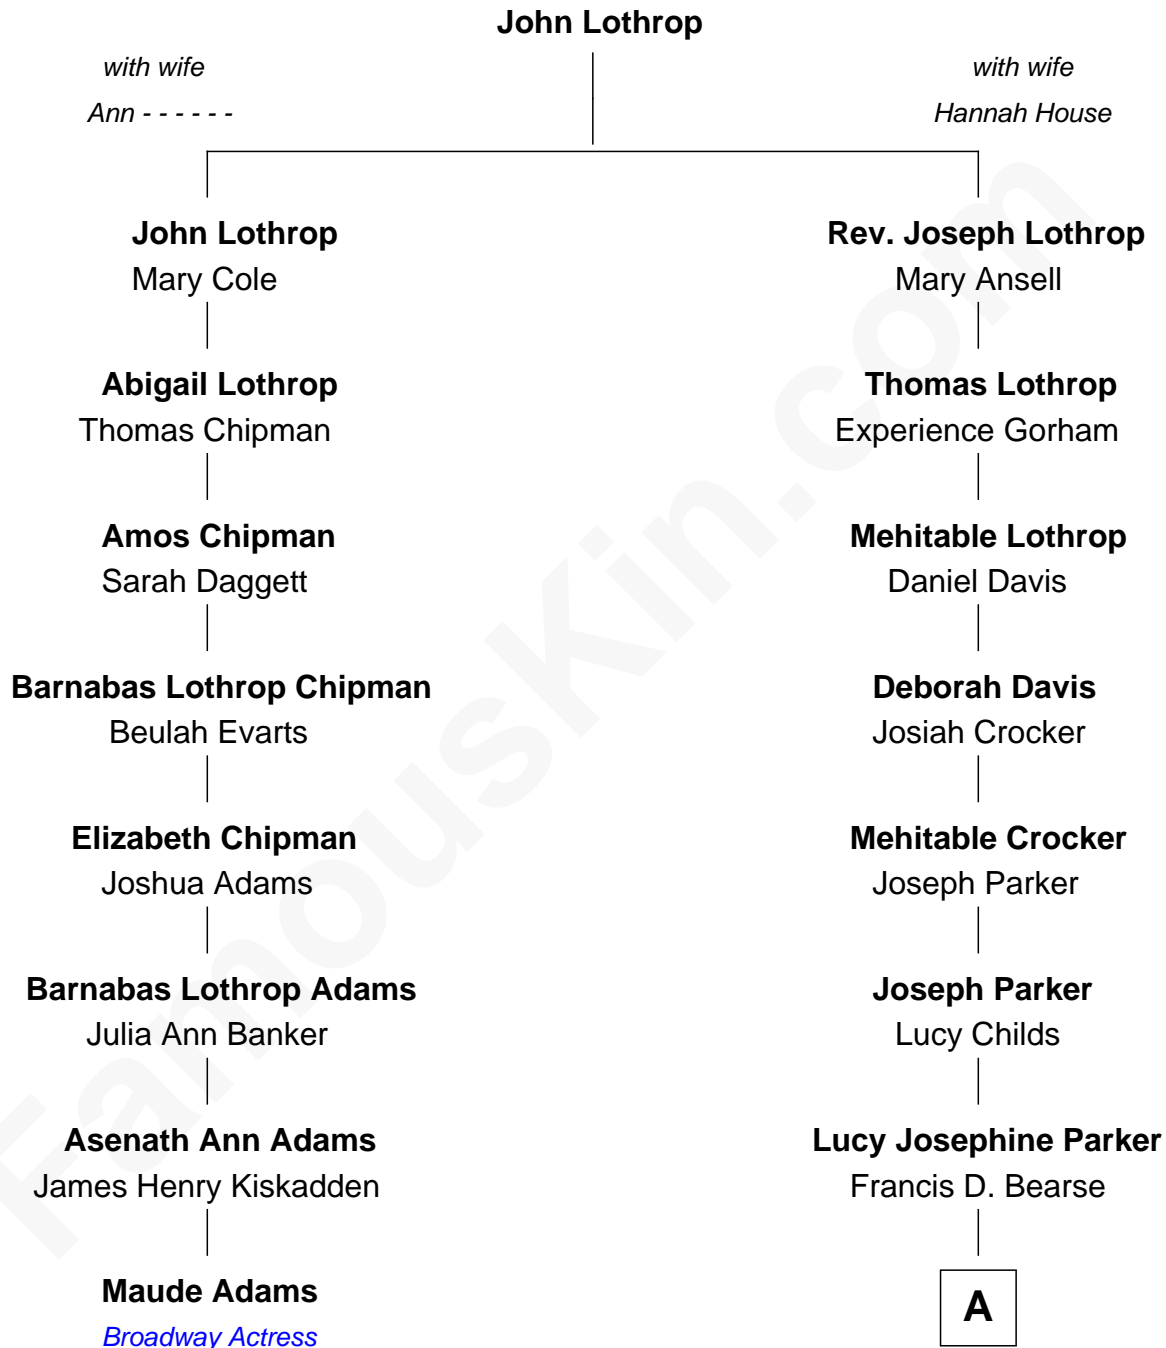

# FamousKin.com Relationship Chart of

**Maude Adams**

*Broadway Actress*

7th cousin 3 times removed of

**Amanda Bearse**

*TV Actress*

**A**

**Asa Bearse**  
Minnie Smith

**Asa Taylor Bearse**  
Mary Wingo

**Danforth Parker Bearse**  
Ann Armistead

**Amanda Bearse**  
*TV Actress*