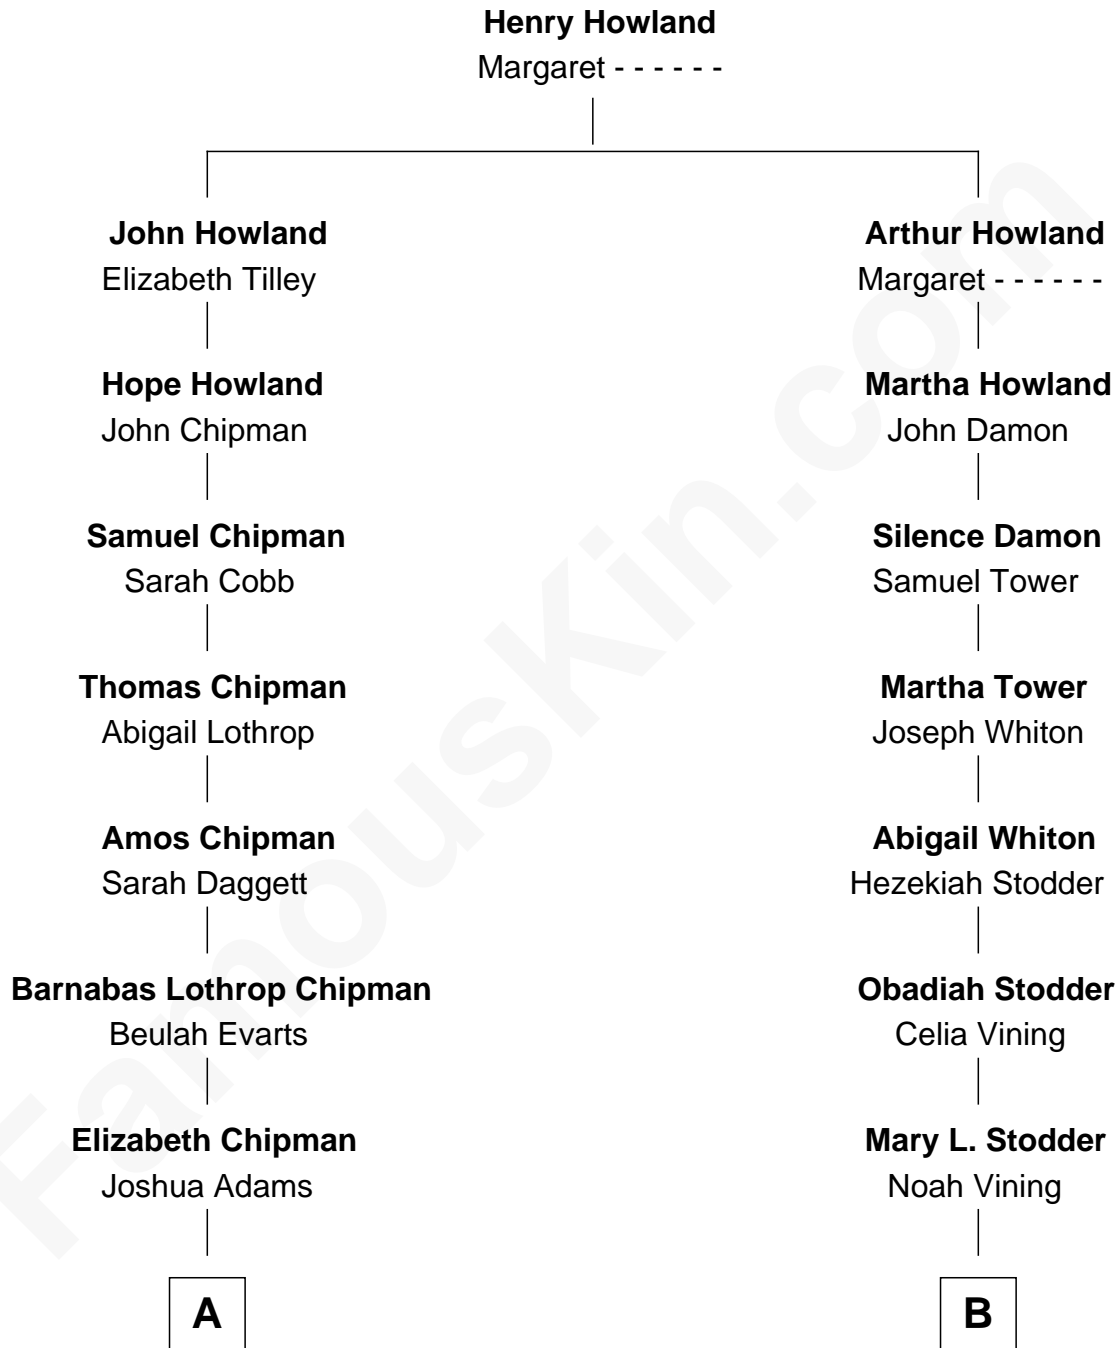

# FamousKin.com Relationship Chart of

**Maude Adams**

*Broadway Actress*

9th cousin 2 times removed of

**Hal Holbrook**

*TV and Movie Actor*

**A**

**Barnabas Lothrop Adams**

Julia Ann Banker

**Asenath Ann Adams**

James Henry Kiskadden

**Maude Adams**

*Broadway Actress*

**B**

**Allen Vining**

Jane White Bates

**Lois Bates Vining**

George Holbrook

**Allen Vining Holbrook**

Minnie Alberta Rowe

**Harold Rowe Holbrook**

Aileen R. Davenport

**Hal Holbrook**

*TV and Movie Actor*