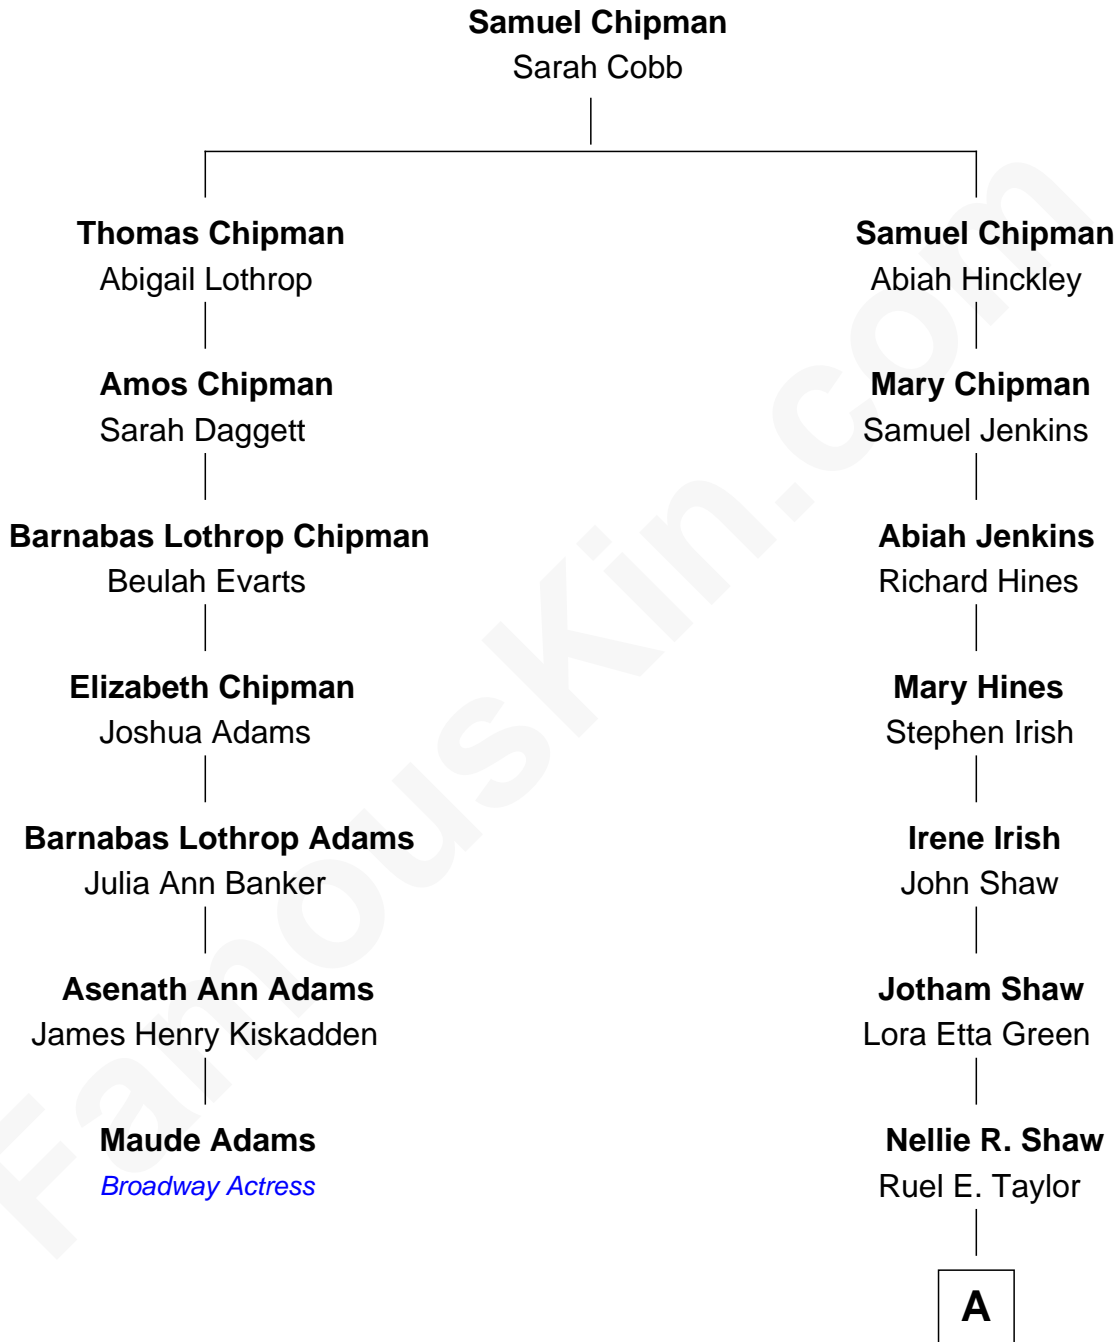

# FamousKin.com Relationship Chart of

**Maude Adams**

*Broadway Actress*

6th cousin 2 times removed of

**Alan Taylor**

*Historian and Pulitzer Prize Author*

**A**

**Ruel Edward Taylor**  
Virginia Ruth Craig

**Alan Taylor**  
*Historian and Author*

FamousKin.com