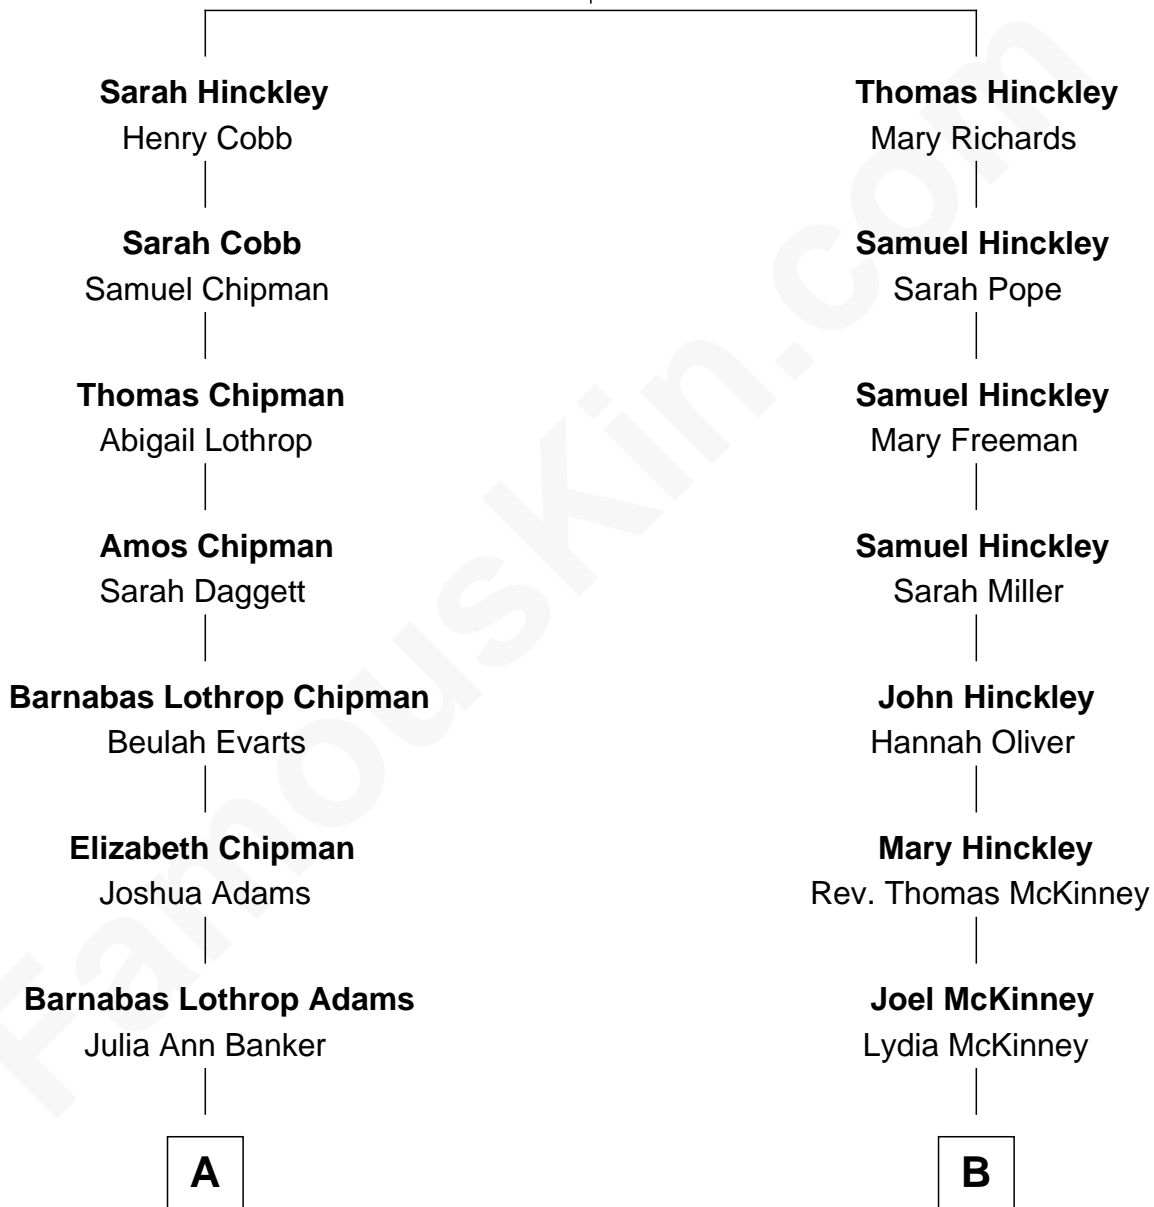

FamousKin.com Relationship Chart of

Maude Adams

Broadway Actress

8th cousin 4 times removed of

Tamera Mowry

TV Actress

Samuel Hinckley

Sarah Soole

A

Asenath Ann Adams
James Henry Kiskadden

Maude Adams
Broadway Actress

B

Ann McKinney
Russell Mowry

George McKay Mowry
Sarah Jane Crocker

George Rodney Mowry
Isabella May Ferguson

Mahlon Henry Mowry
Bernice I. O'Halloran