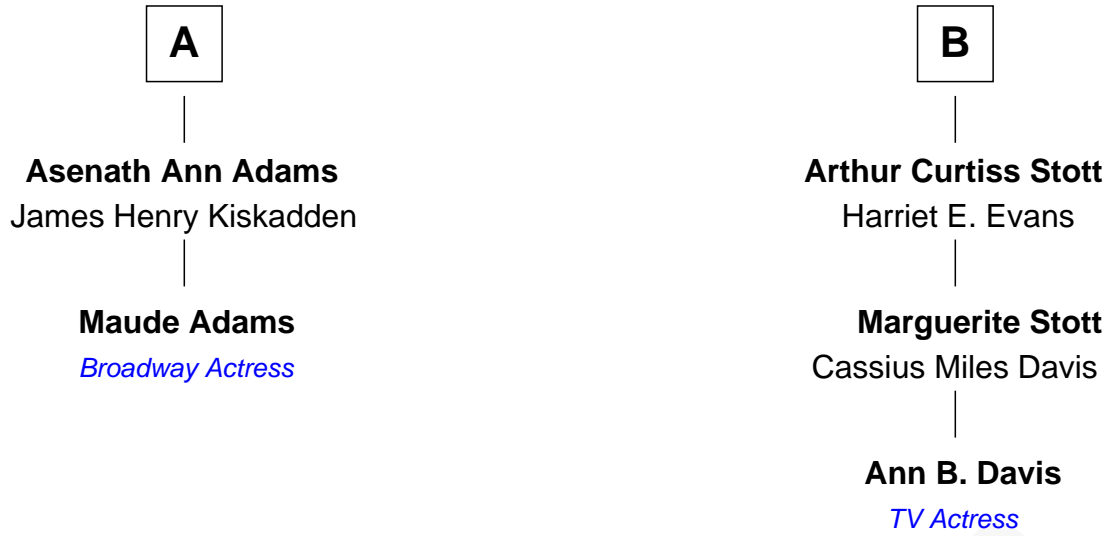

# FamousKin.com Relationship Chart of

**Maude Adams**

*Broadway Actress*

8th cousin 1 time removed of

**Ann B. Davis**

*TV Actress*

**John Howland**

Elizabeth Tilley

FamousKin.com