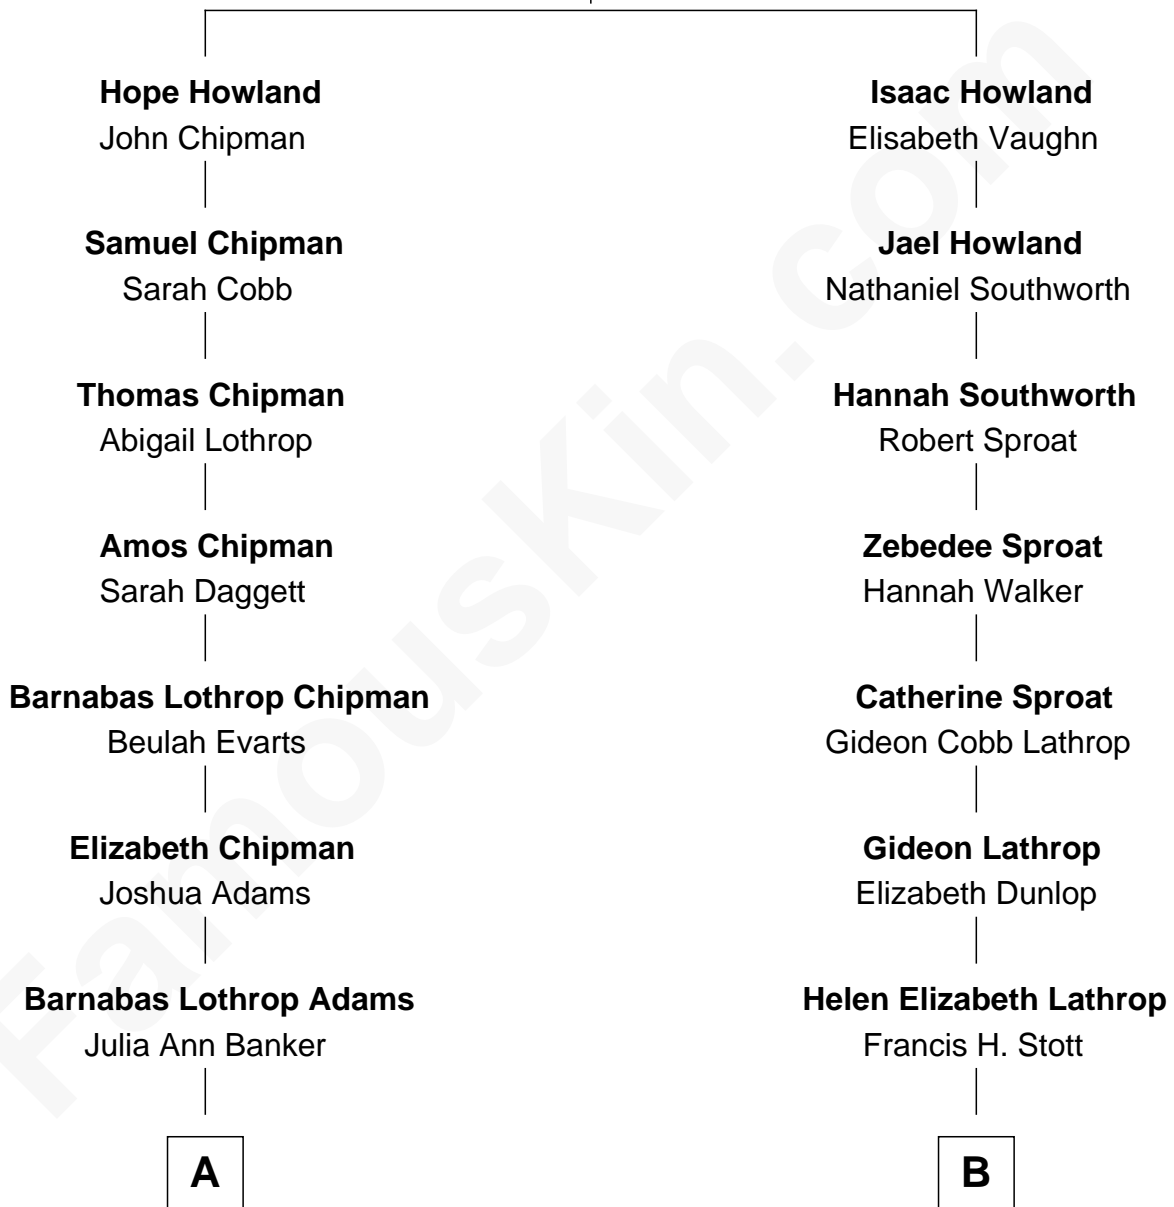

# FamousKin.com Relationship Chart of

**Maude Adams**

*Broadway Actress*

8th cousin 1 time removed of

**Ann B. Davis**

*TV Actress*

**John Howland**

Elizabeth Tilley

FamousKin.com