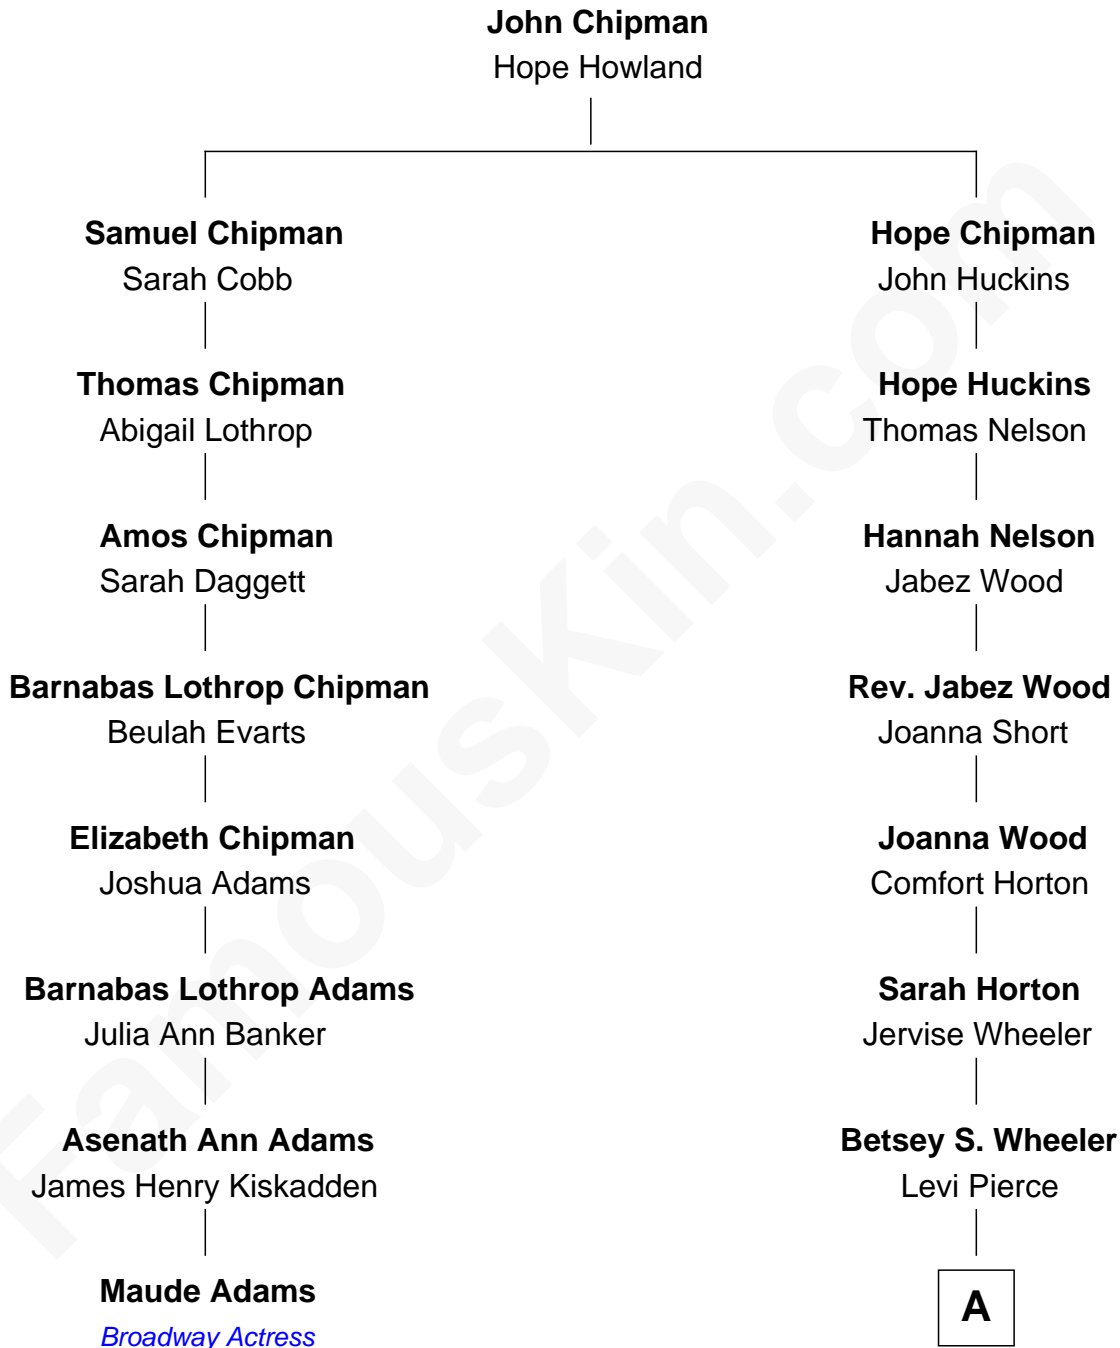

FamousKin.com Relationship Chart of

Maude Adams

Broadway Actress

7th cousin 5 times removed of

Nat Faxon

Actor, Comedian, Director and Screenwriter

A

Warren S. Pierce

Eliza M. Sturdy

Alleda B. Pierce

Herbert Ira Conant

Marie Bassett Conant

Dr. Nathaniel Wales Faxon

William Otis Faxon

Frances Mary Parker

Dr. David Parker Faxon