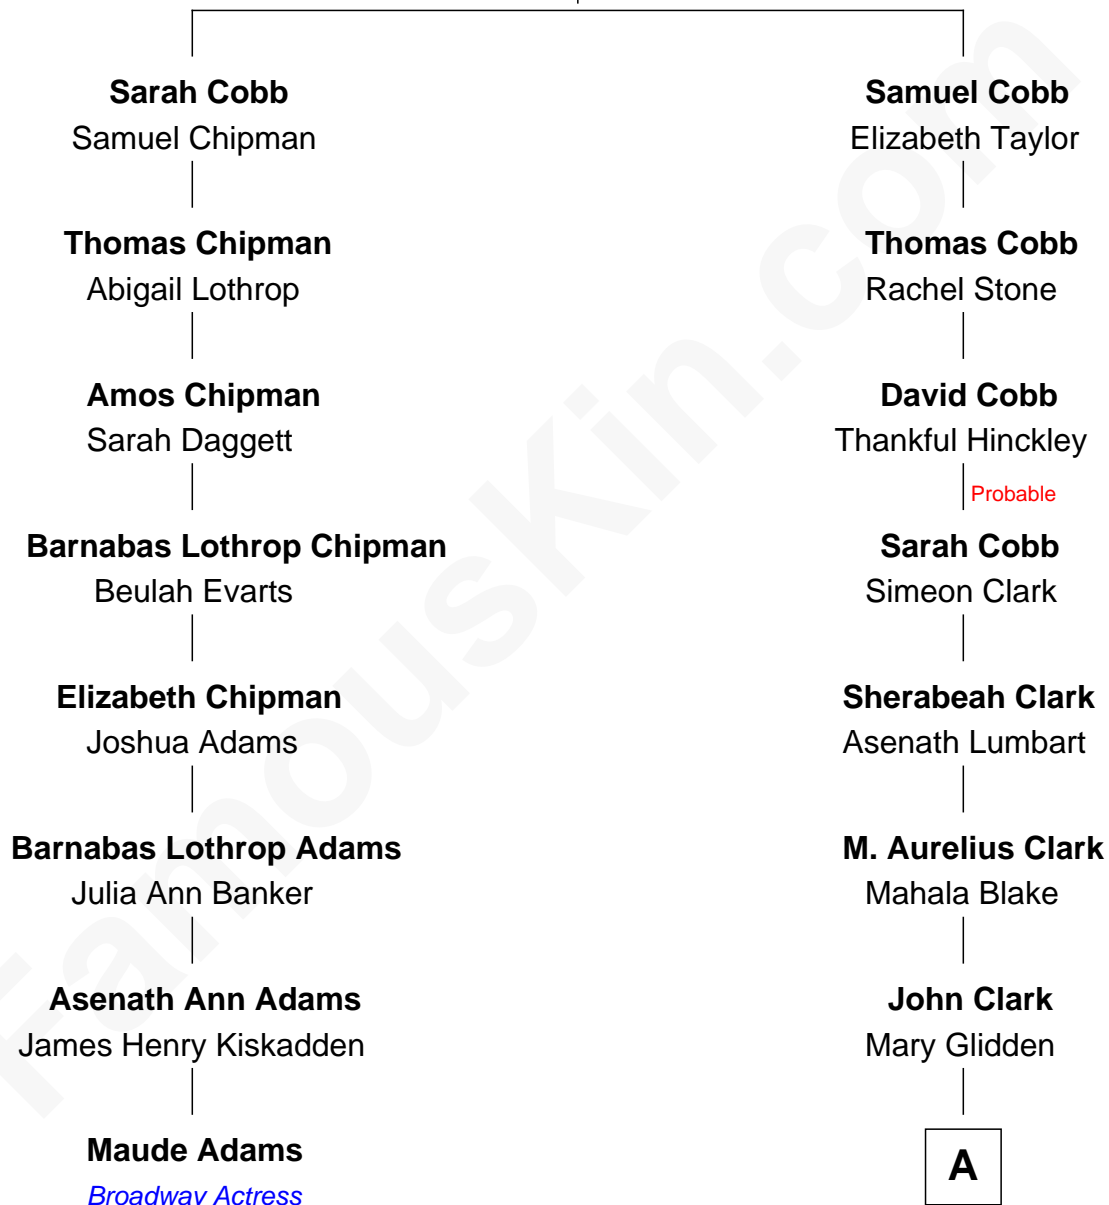

# FamousKin.com Relationship Chart of

**Maude Adams**

*Broadway Actress*

7th cousin 4 times removed of

**Chord Overstreet**

*Musician, TV and Movie Actor*

**Henry Cobb**  
Sarah Hinckley

**A**

William H. Clark

Lucretia Ann Gill

Florence Clark

Leslie W. Hager

Phyllis L. Hager

Col. James Ball Miller

Julie L. Miller

Paul Lester Overstreet

**Chord Overstreet**

*Musician, TV and Movie Actor*