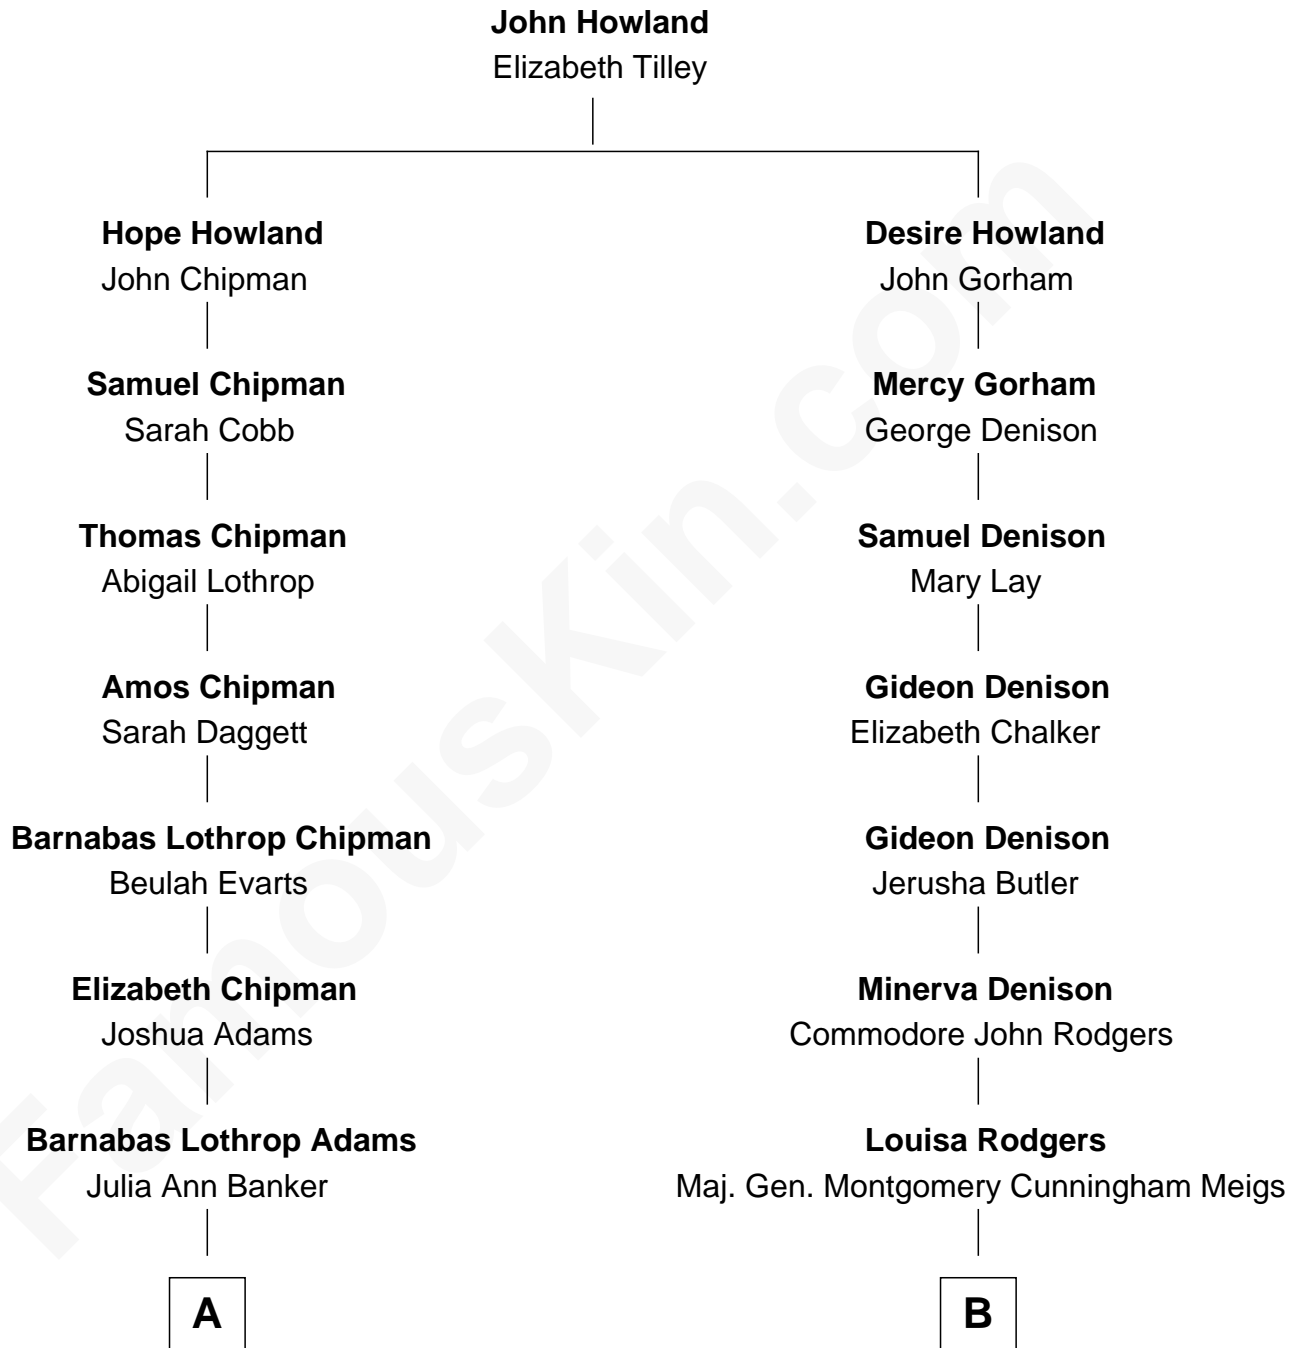

# FamousKin.com Relationship Chart of

**Maude Adams**

*Broadway Actress*

8th cousin 3 times removed of

**Parker Stevenson**

*TV and Movie Actor*

**A**

**Asenath Ann Adams**  
James Henry Kiskadden

**Maude Adams**  
*Broadway Actress*

**B**

**Mary Montgomery Meigs**  
Col. Joseph Hancock Taylor

**Evelyn Taylor**  
Eli Kirk Price

**Philip Price**  
Sarah Meade Harrison

**Sarah Meade Price**  
Richard Stevenson Parker