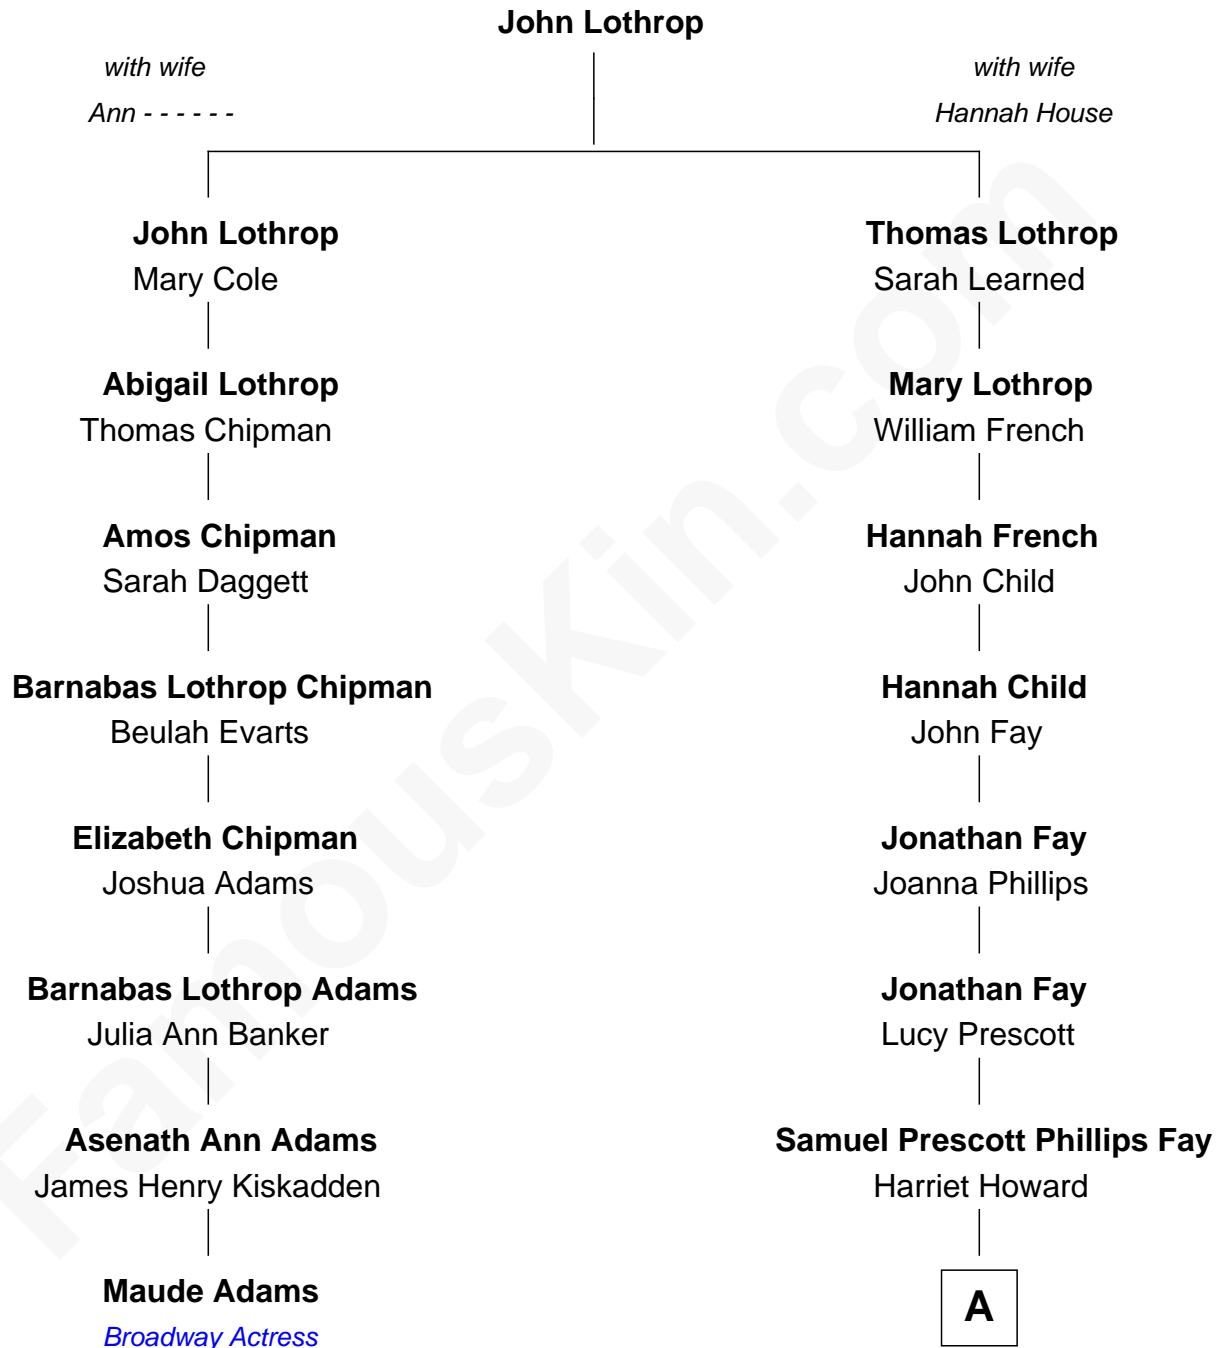

FamousKin.com Relationship Chart of

Maude Adams

Broadway Actress

7th cousin 4 times removed of

George H. W. Bush

41st U.S. President

A

—
Samuel Howard Fay
Susan Montfort Shellman

—
Harriet Eleanor Fay
Rev. James Smith Bush

—
Samuel Prescott Bush
Flora Sheldon

—
Prescott Sheldon Bush
Dorothy Wear Walker

—
George H. W. Bush
41st U.S. President

FamousKin.com