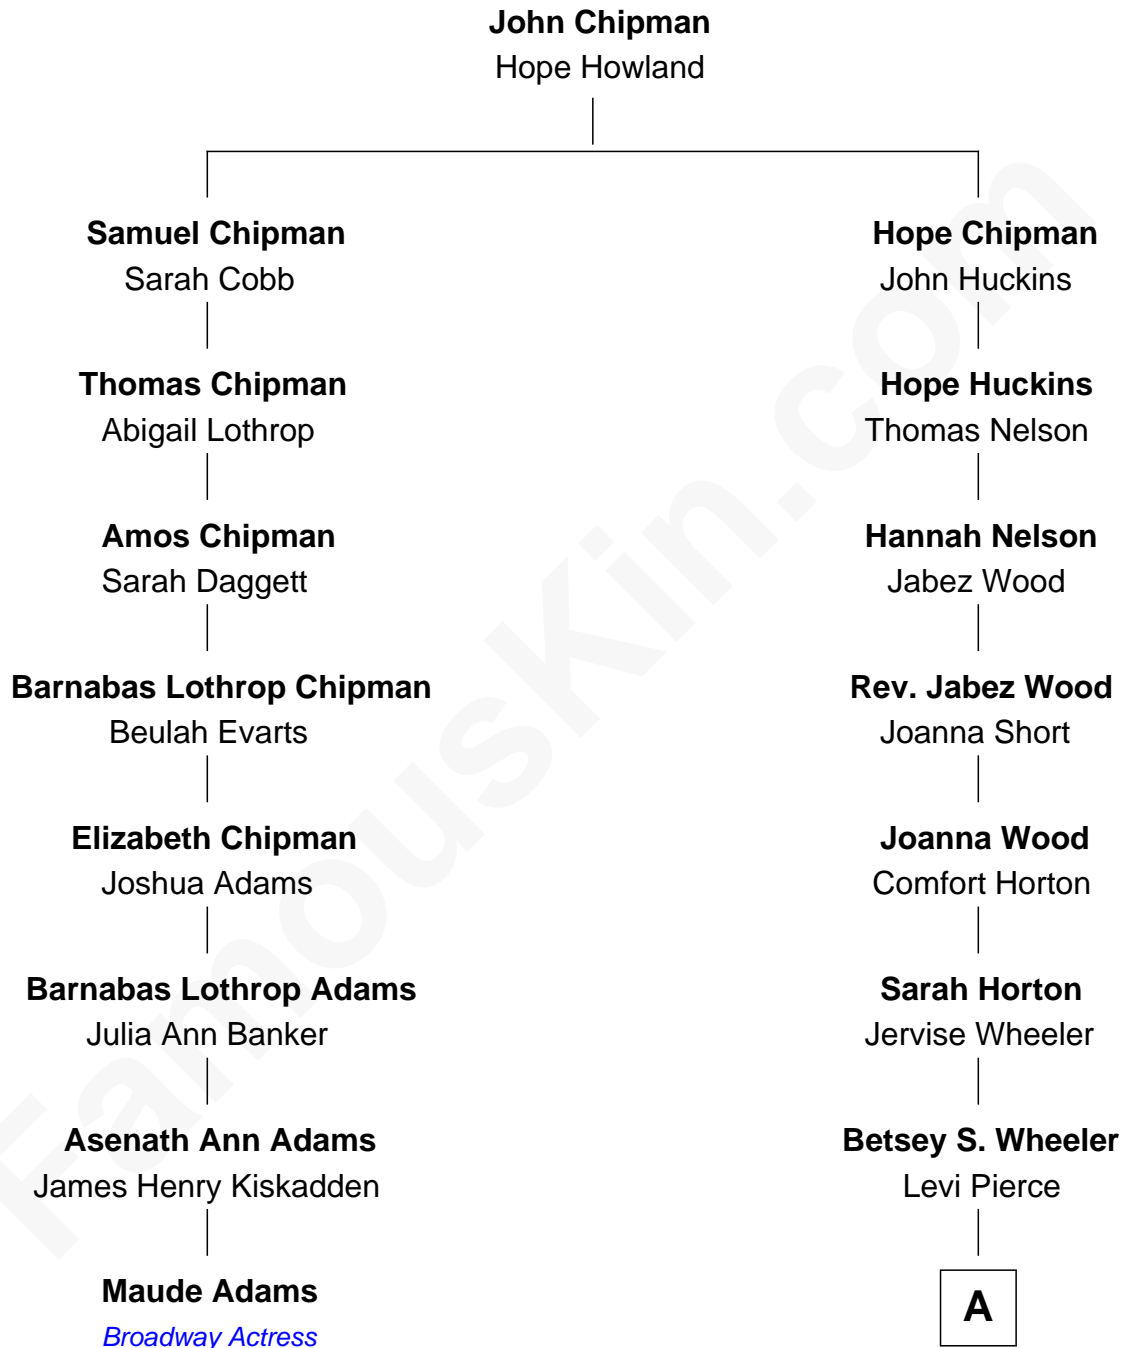

# FamousKin.com Relationship Chart of

**Maude Adams**

*Broadway Actress*

7th cousin 5 times removed of

**George W. Bush**

*43rd U.S. President*

**A**

**Elizabeth Slade Pierce**  
Cortland Philip Livingston Butler

**Mary Elizabeth Butler**  
Robert Emmet Sheldon

**Flora Sheldon**  
Samuel Prescott Bush

**Prescott Sheldon Bush**  
Dorothy Wear Walker

**George Herbert Walker Bush**  
Barbara Pierce

**George W. Bush**  
*43rd U.S. President*