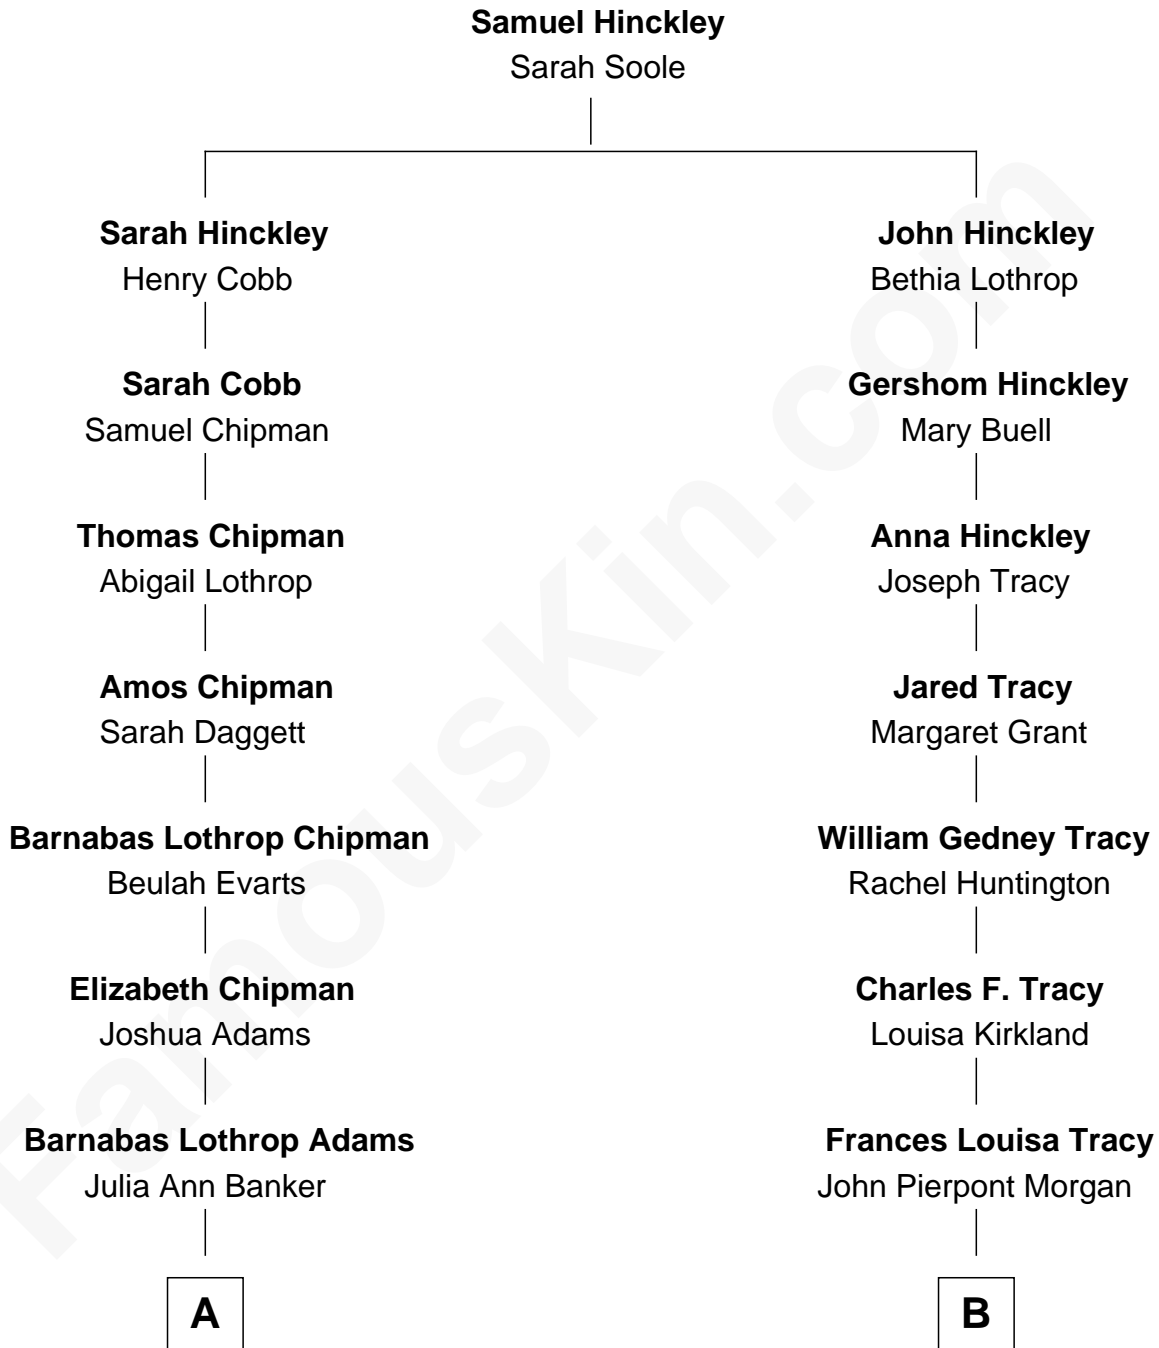

# FamousKin.com Relationship Chart of

**Maude Adams**

*Broadway Actress*

8th cousin of

**Henry Sturgis Morgan**

*Co-Founder of Morgan Stanley*

**A**

**Asenath Ann Adams**  
James Henry Kiskadden

**Maude Adams**  
*Broadway Actress*

**B**

**John Pierpont Morgan**  
Jane Norton Grew

**Henry Sturgis Morgan**  
*Co-Founder of Morgan Stanley*

FamousKin.com