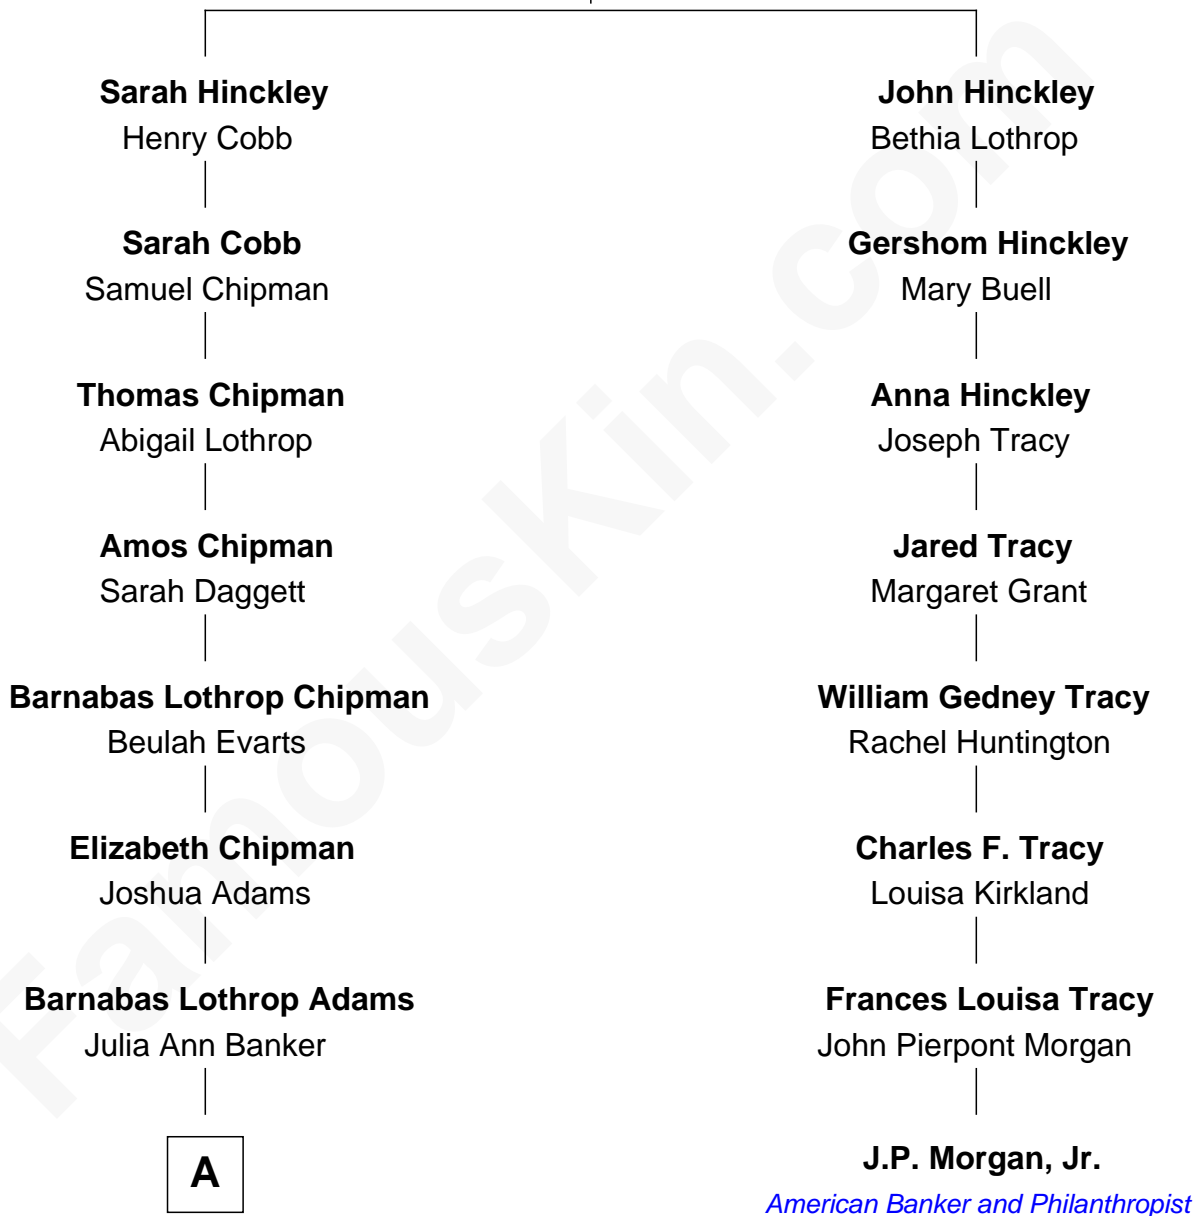

FamousKin.com Relationship Chart of

Maude Adams

Broadway Actress

7th cousin 1 time removed of

J.P. Morgan, Jr.

American Banker and Philanthropist

Samuel Hinckley

Sarah Soole