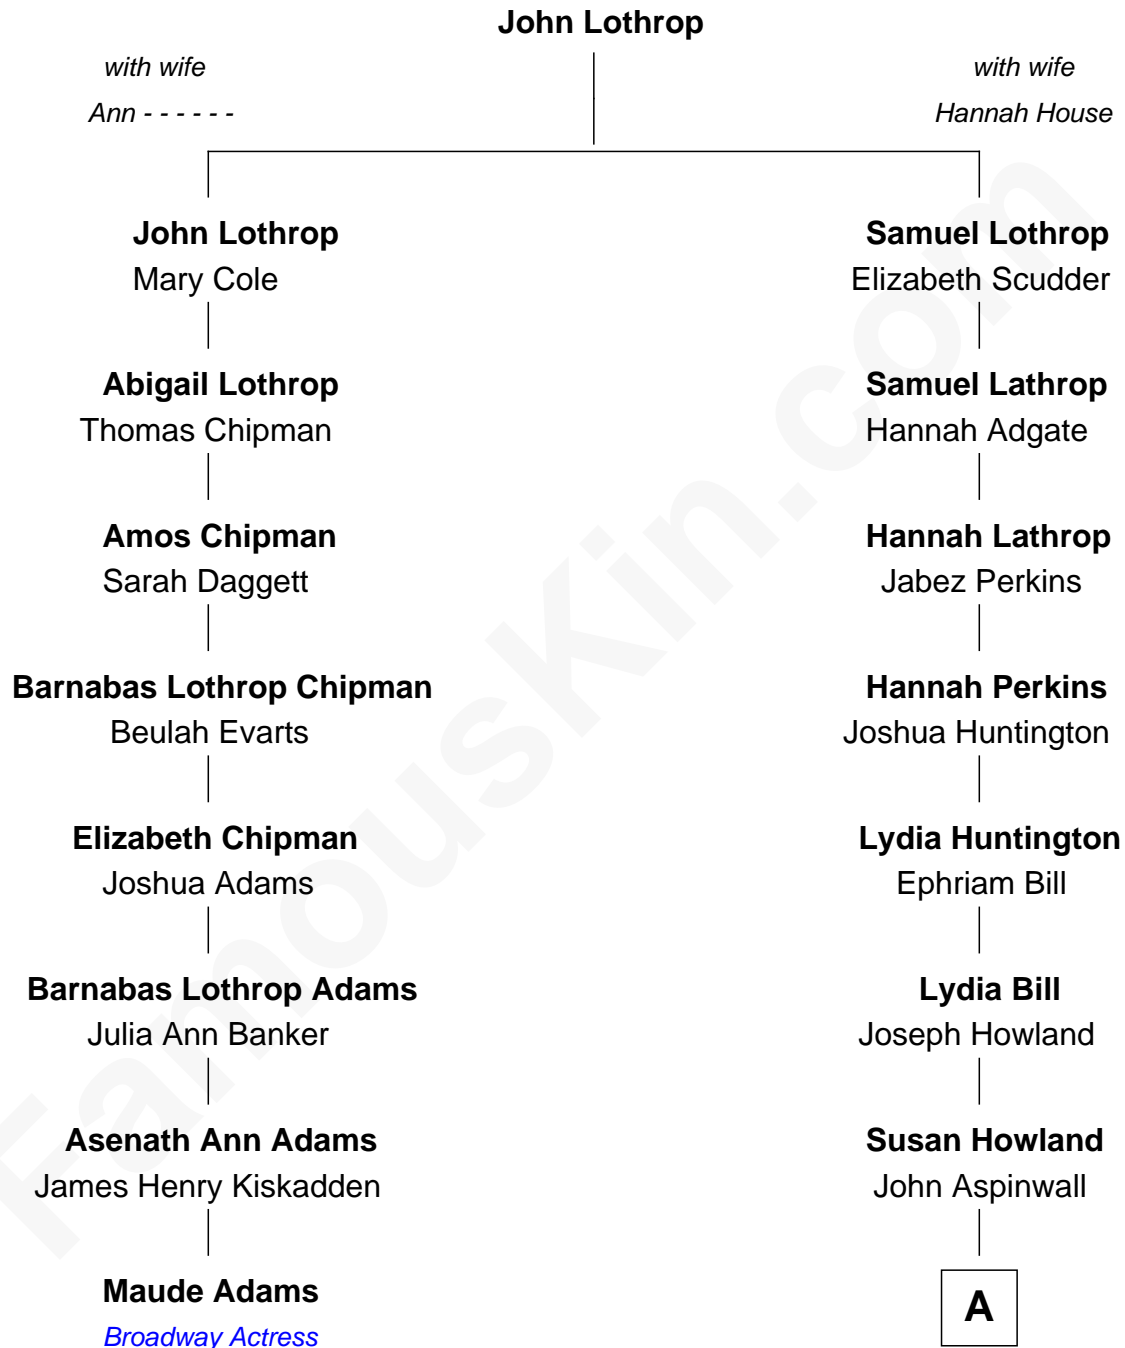

FamousKin.com Relationship Chart of

Maude Adams

Broadway Actress

7th cousin 2 times removed of

Franklin D. Roosevelt

32nd U.S. President

A

|
Mary Rebecca Aspinwall

Isaac Daniel Roosevelt

|
James Roosevelt

Sara Delano

|
Franklin D. Roosevelt

32nd U.S. President

FamousKin.com