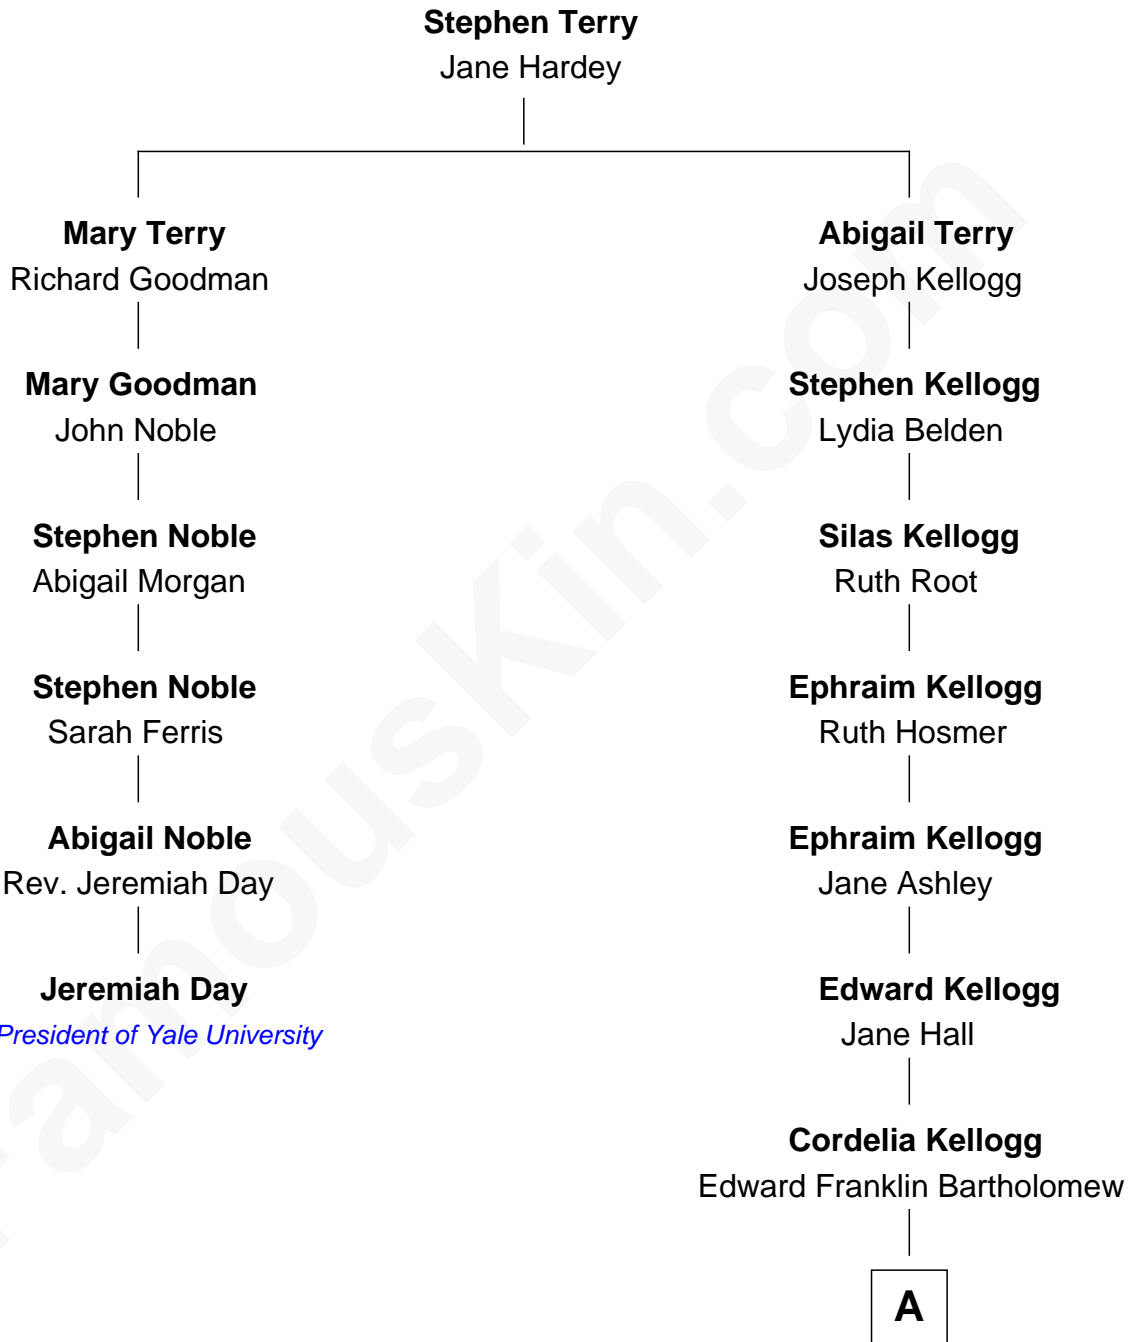

# FamousKin.com

## Relationship Chart of Jeremiah Day

9th President of Yale University

5th cousin 5 times removed of

**Clint Eastwood**

TV & Film Actor and Director

**A**

|  
**Sophia Aurelia Bartholomew**

Charles Claude Runner

|  
**Waldo Errol Runner**

Virginia May McClanahan

|  
**Margaret Ruth Runner**

Clinton Eastwood

|  
**Clint Eastwood**

*TV & Film Actor and Director*

FamousKin.com