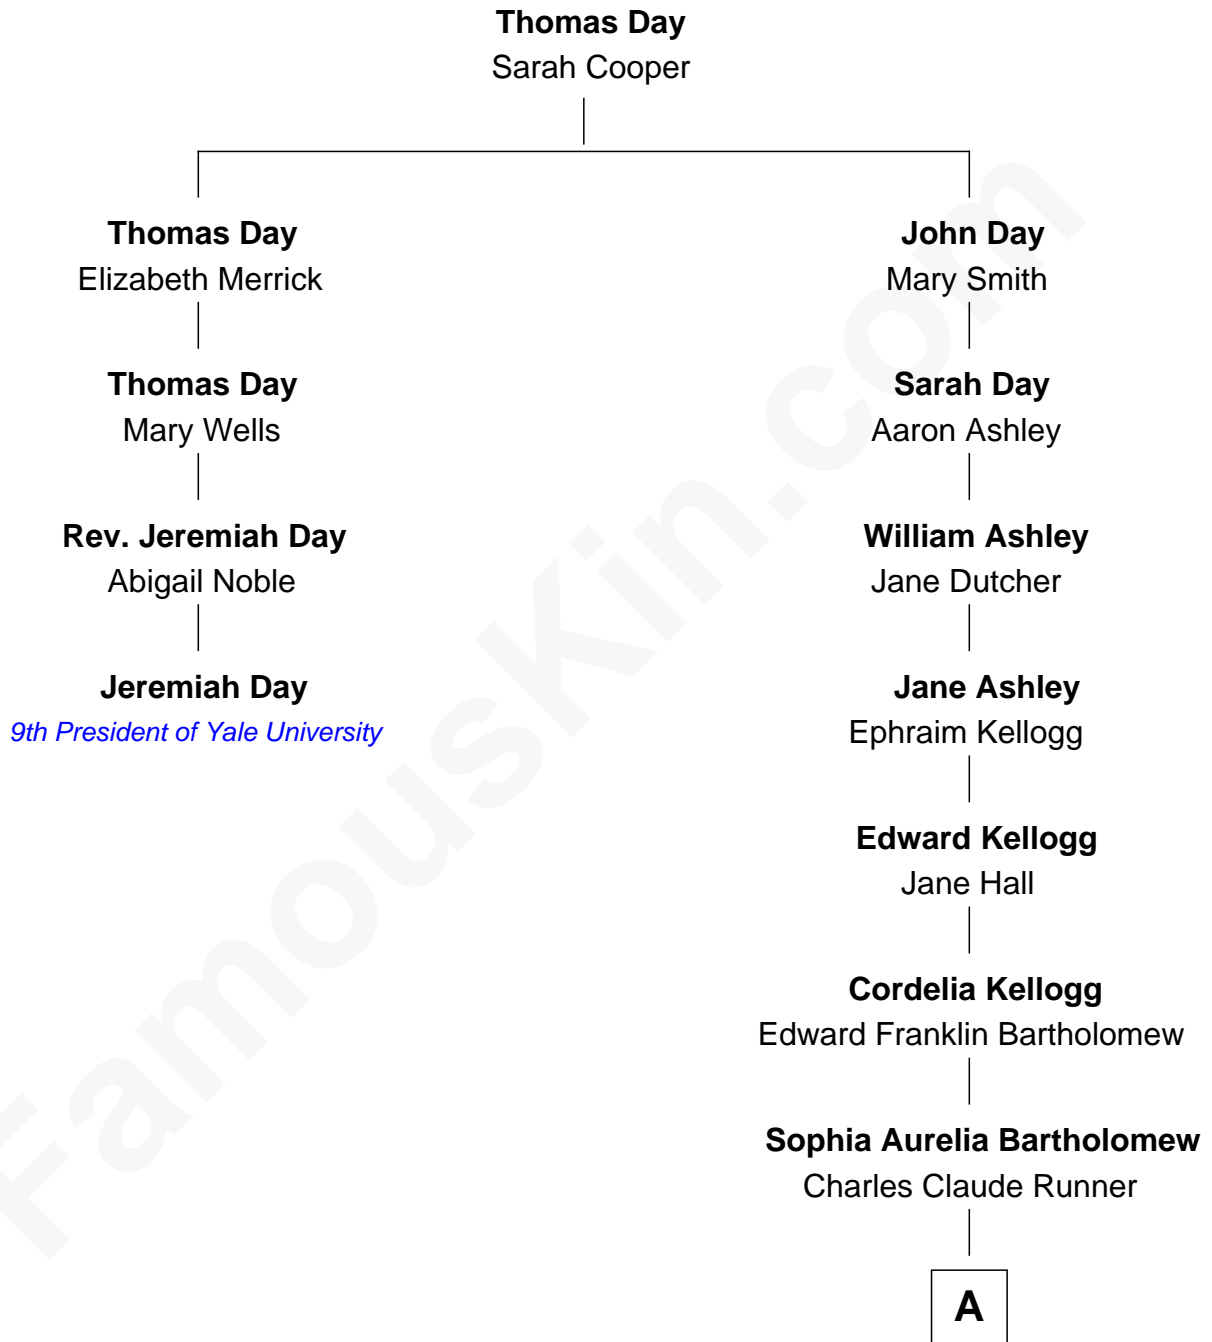

FamousKin.com

Relationship Chart of

Jeremiah Day

9th President of Yale University

3rd cousin 6 times removed of

Clint Eastwood

TV & Film Actor and Director

A

—
Waldo Errol Runner
Virginia May McClanahan

—
Margaret Ruth Runner
Clinton Eastwood

—
Clint Eastwood
TV & Film Actor and Director

FamousKin.com