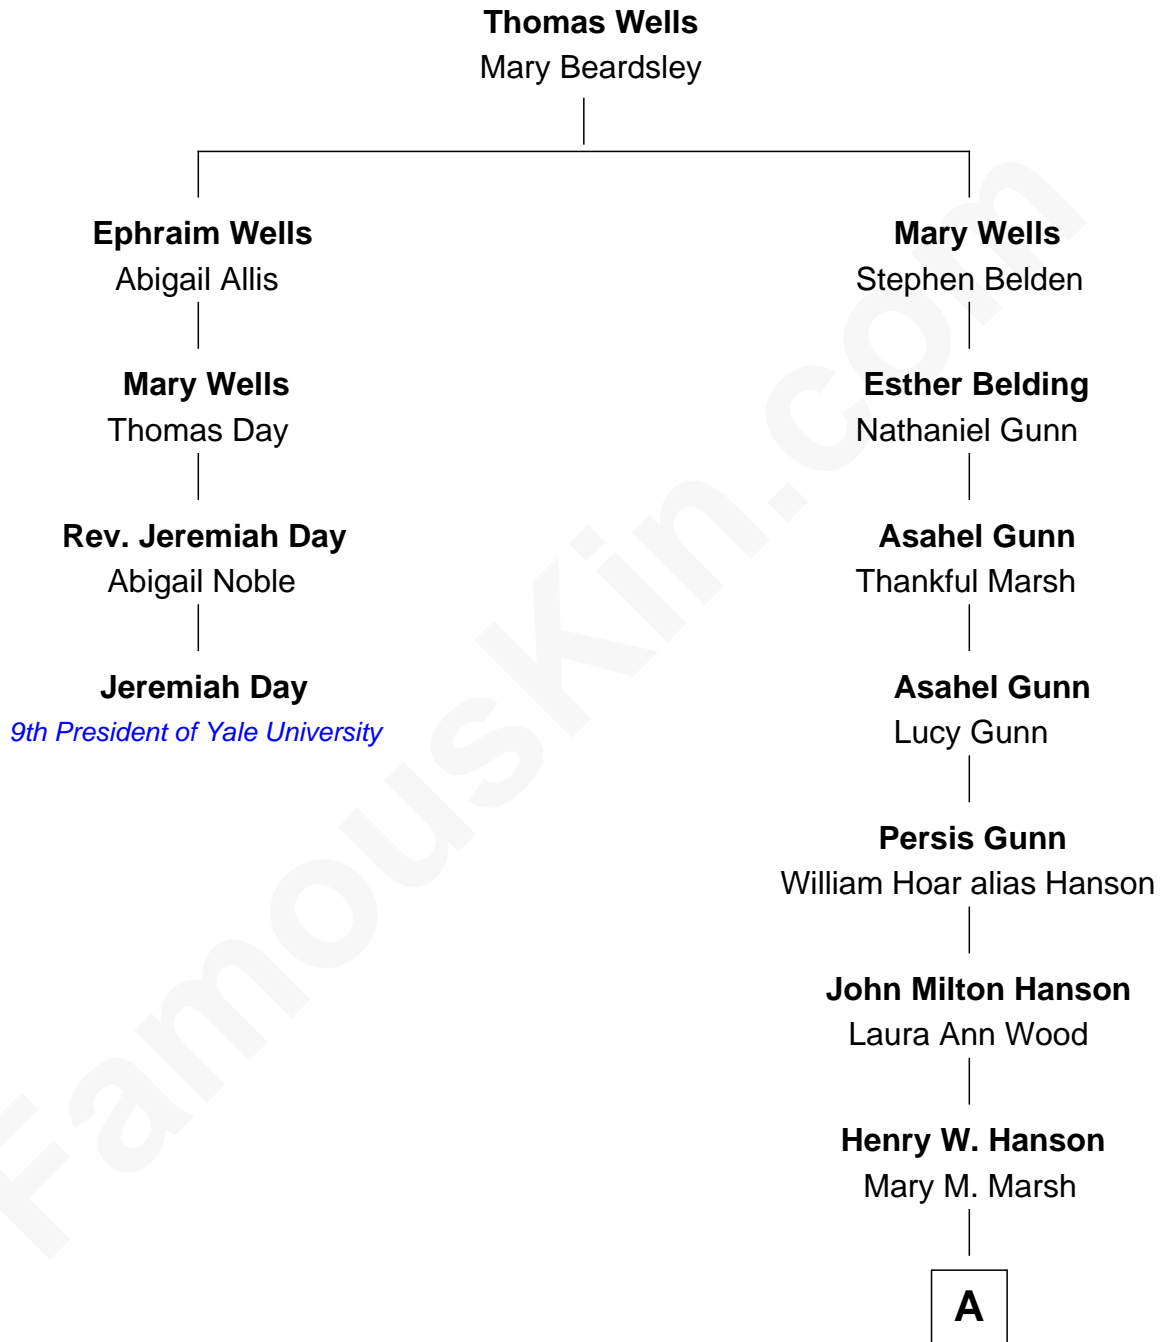

FamousKin.com

Relationship Chart of

Jeremiah Day

9th President of Yale University

3rd cousin 7 times removed of

Janis Joplin

Singer and Songwriter

A

Herbert M. Hanson
Stella Mae Sherman

Laura M. Hanson
Cecil East

Dorothy Bonita East
Seeb Ward Joplin

Janis Joplin
Singer and Songwriter

FamousKin.com