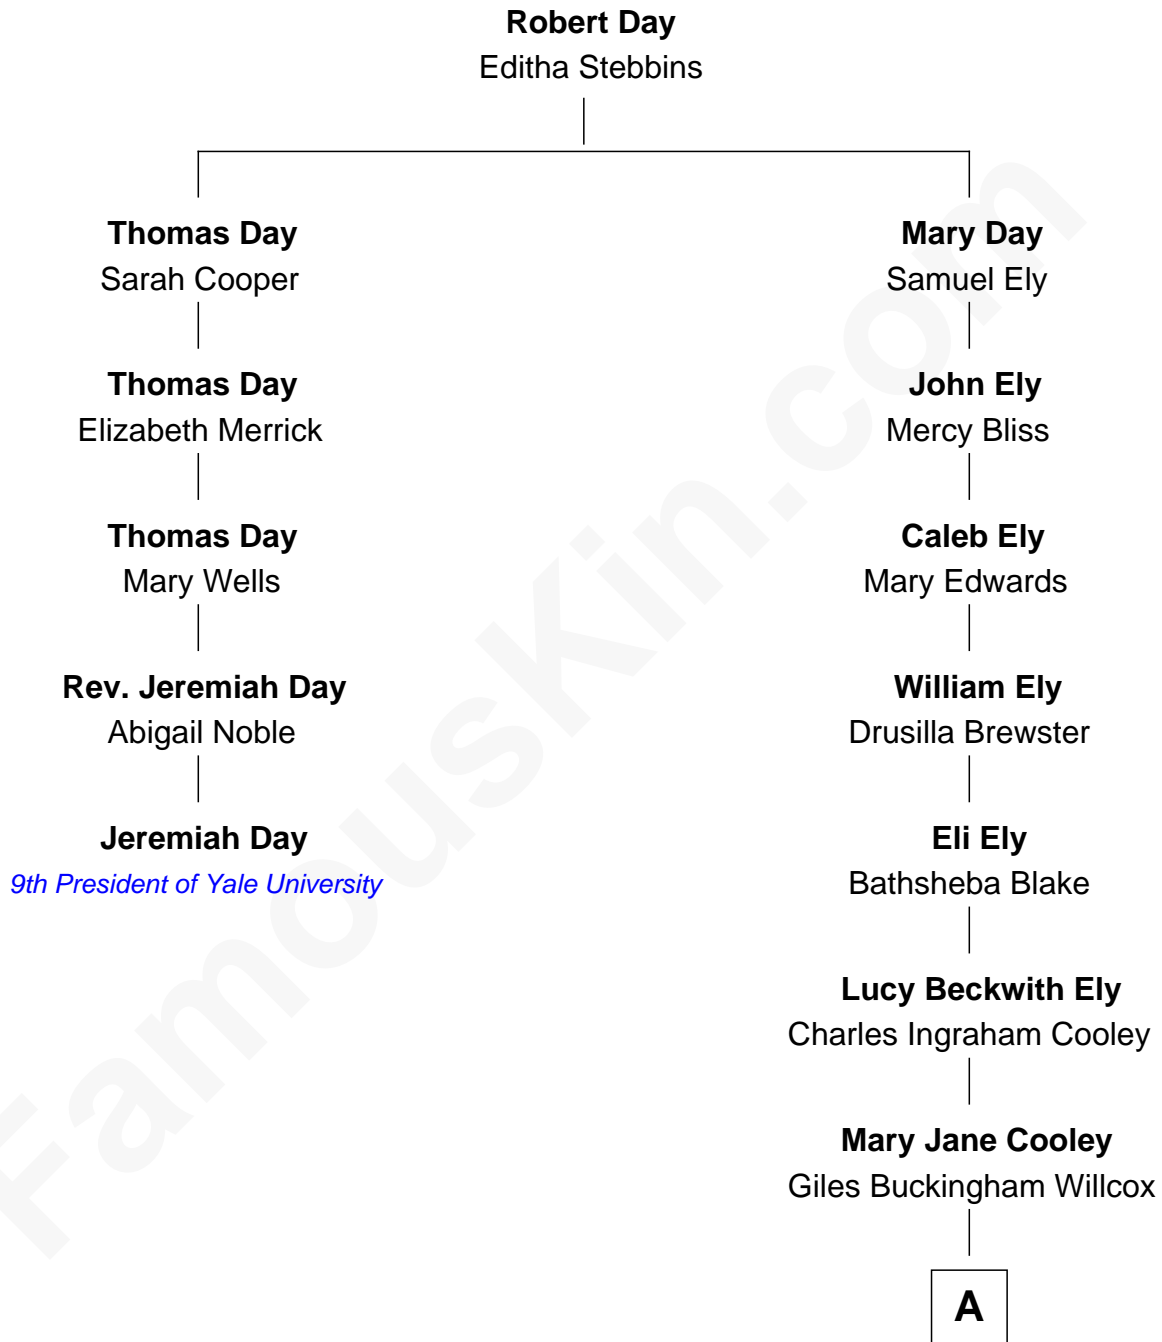

## Relationship Chart of

### Jeremiah Day

9th President of Yale University

4th cousin 6 times removed of

**Elisabeth Shue**

TV and Movie Actress

A

Harriet Grace Brewster Willcox

Alexander Hunter Gunn

Mary Brewster Gunn

Adoniram Judson Wells

Anne Brewster Wells

James William Shue

Elisabeth Shue

*TV and Movie Actress*