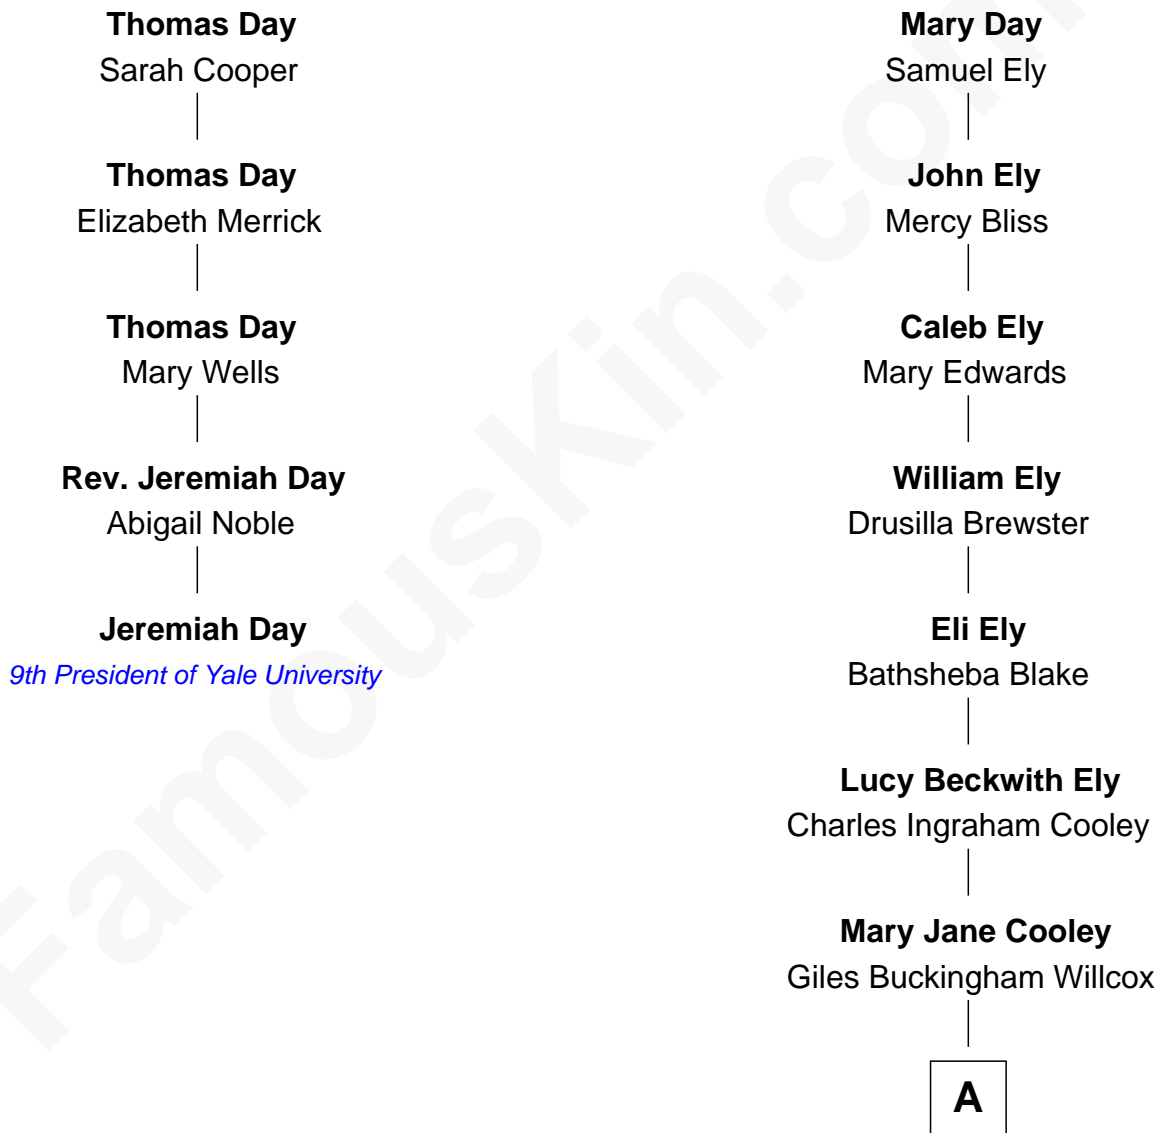

FamousKin.com Relationship Chart of

Jeremiah Day

9th President of Yale University

4th cousin 6 times removed of

Andrew Shue

TV Actor

Robert Day
Editha Stebbins

A

Harriet Grace Brewster Willcox
Alexander Hunter Gunn

Mary Brewster Gunn
Adoniram Judson Wells

Anne Brewster Wells
James William Shue

Andrew Shue
TV Actor

FamousKin.com

Andrew Shue photo by [Alan Light](#) (CC BY 2.0)