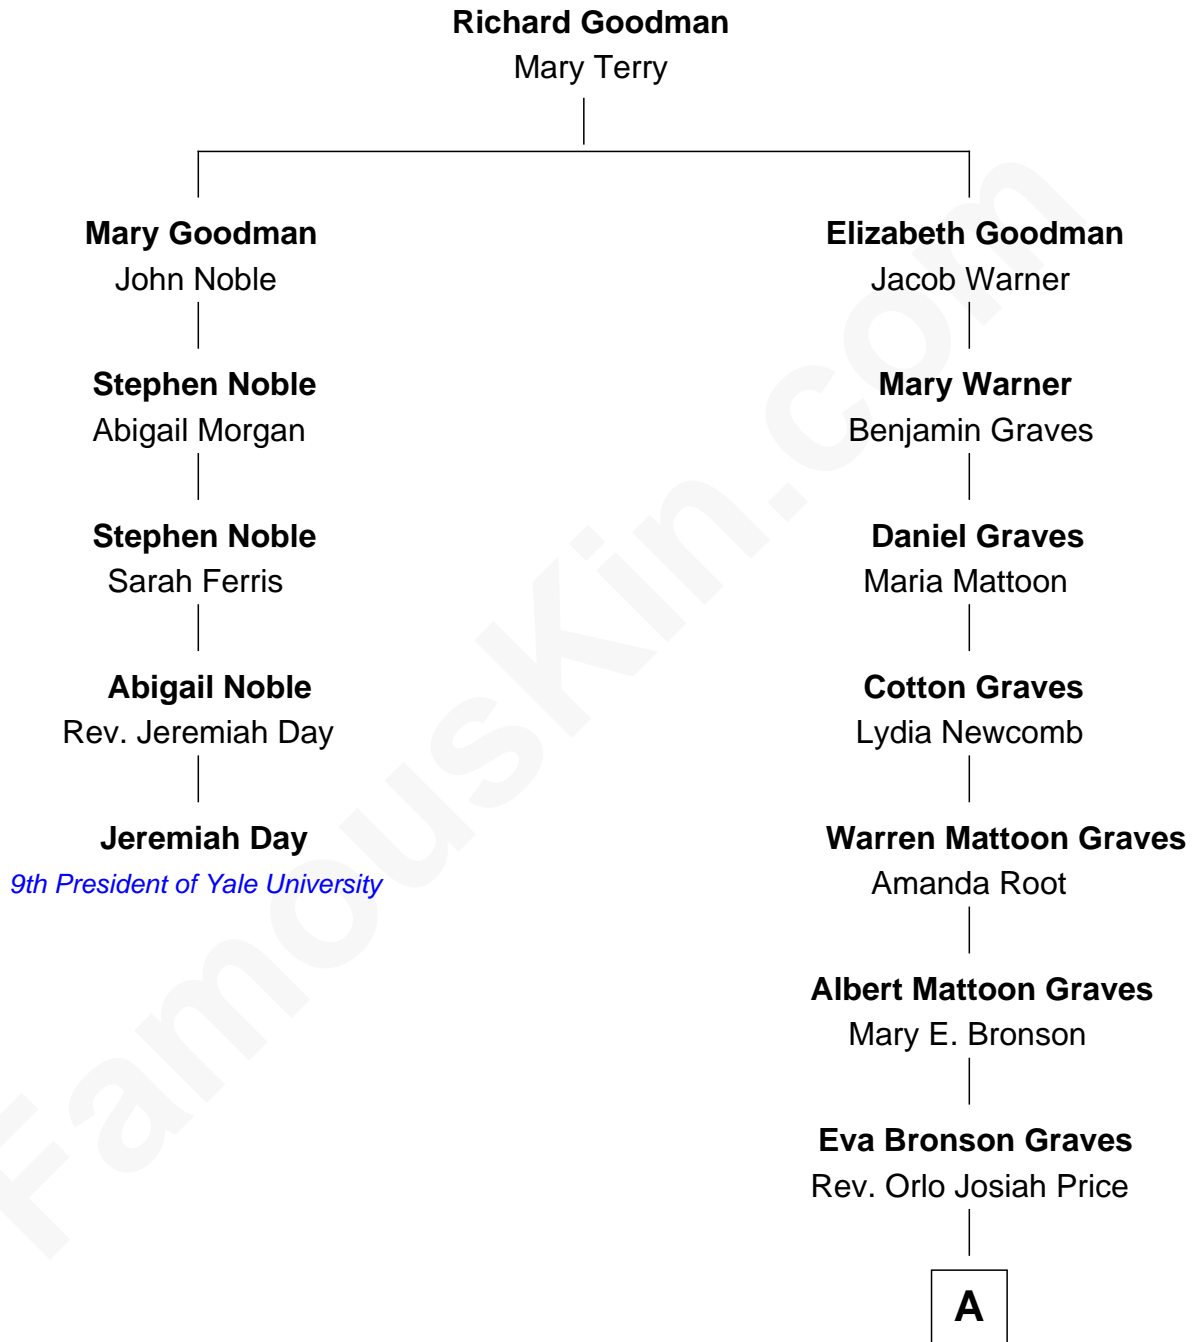

FamousKin.com

Relationship Chart of

Jeremiah Day

9th President of Yale University

4th cousin 4 times removed of

John Lithgow

Stage, TV, and Movie Actor