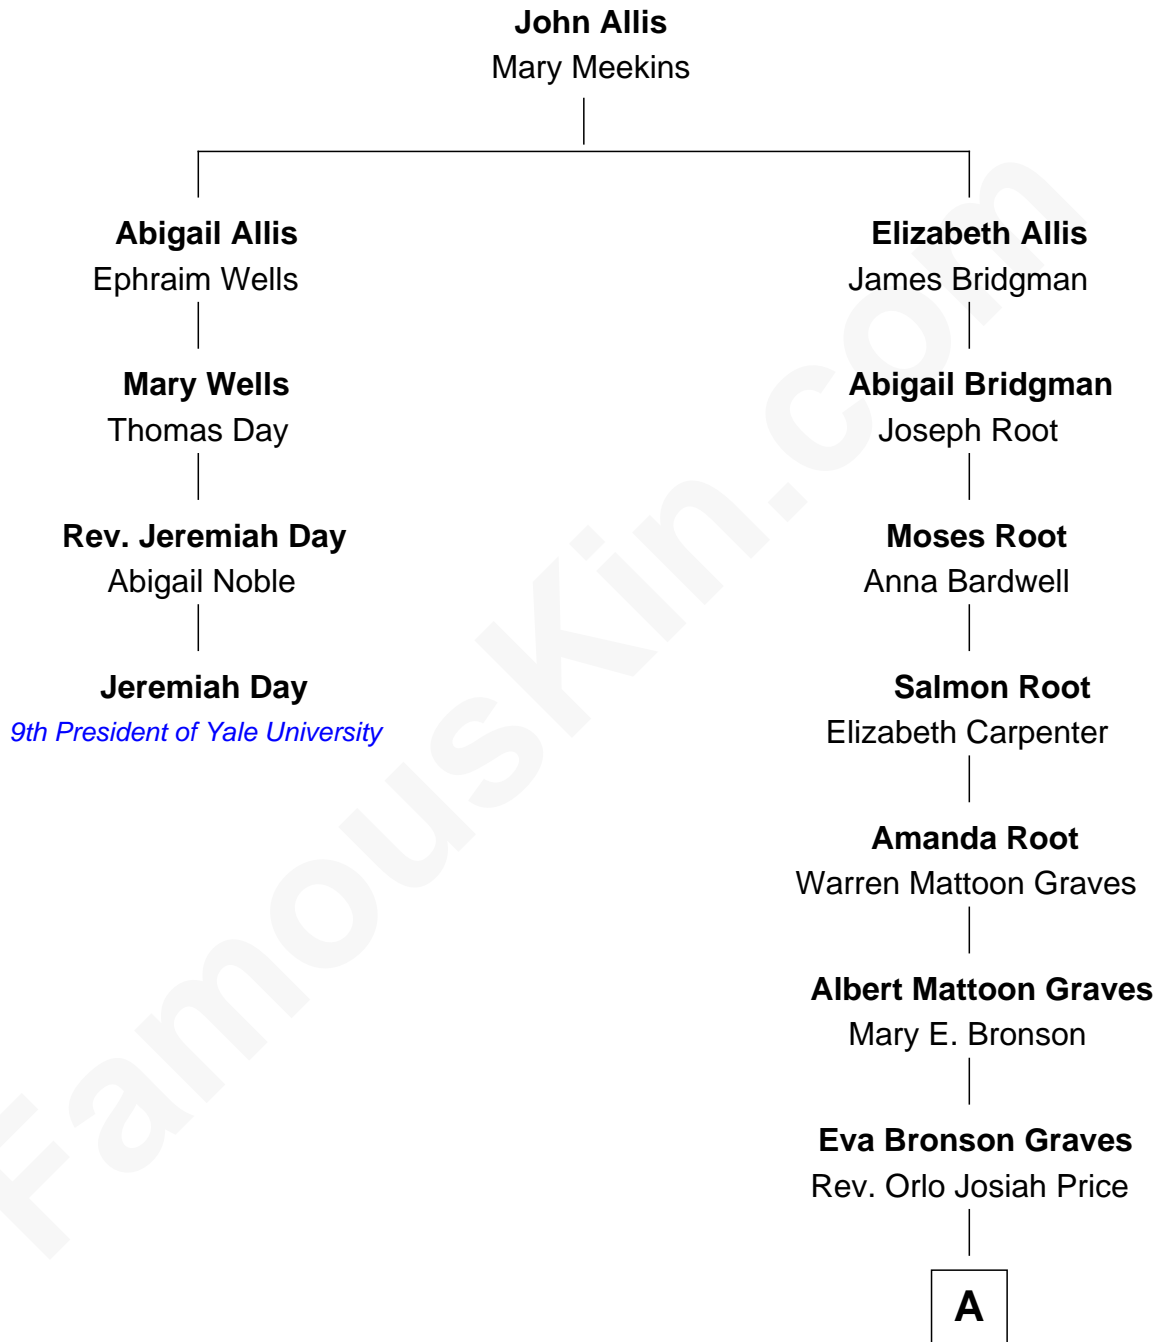

FamousKin.com

Relationship Chart of

Jeremiah Day

9th President of Yale University

3rd cousin 5 times removed of

John Lithgow

Stage, TV, and Movie Actor

A

|
Sarah Jane Price
Arthur Washington Lithgow

|
John Lithgow
Stage, TV, and Movie Actor

FamousKin.com