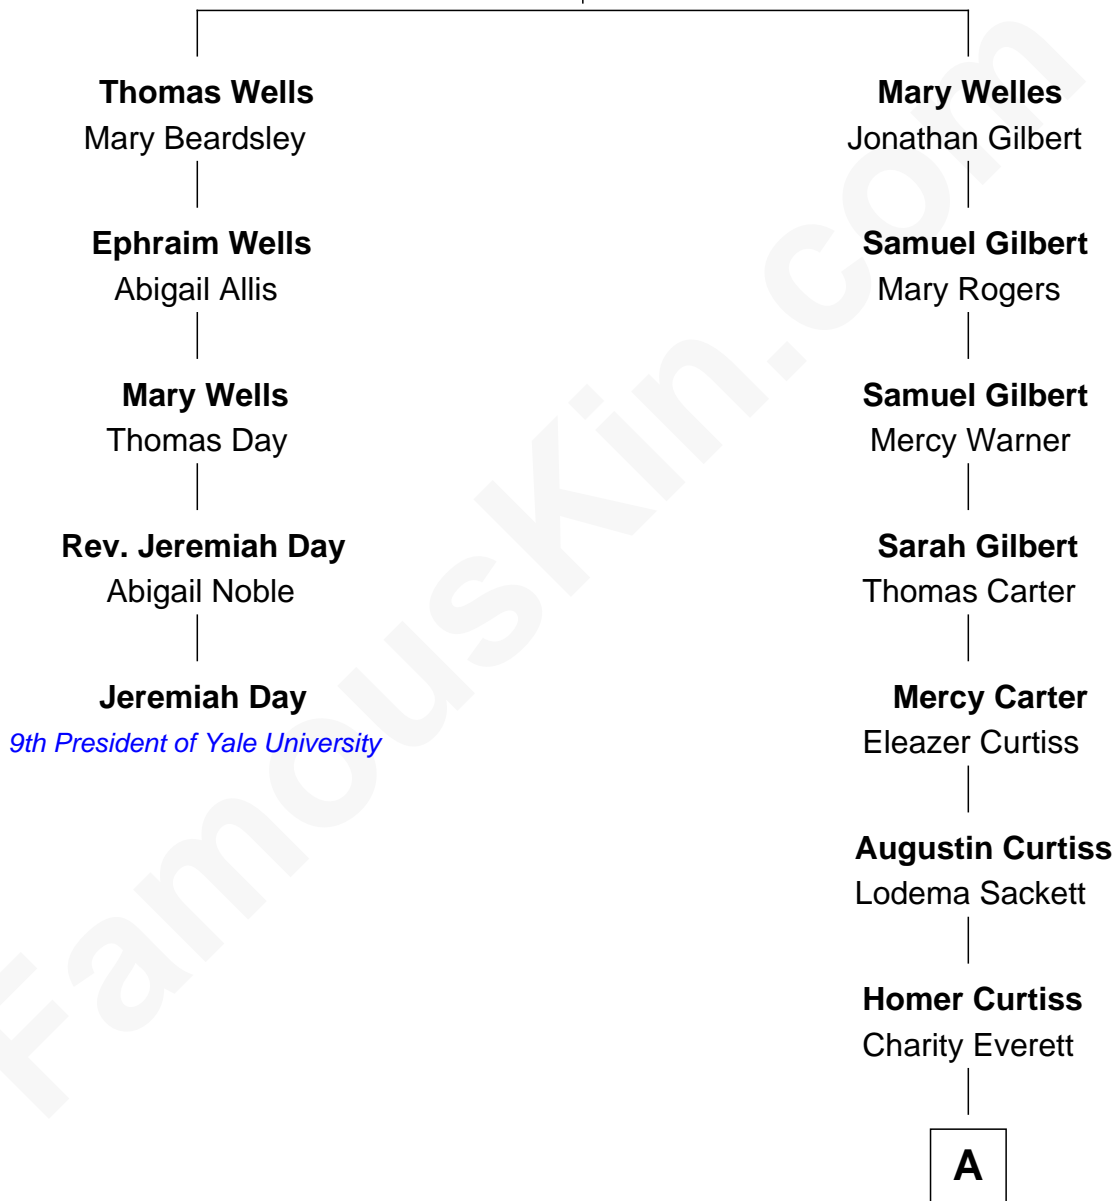

## Relationship Chart of

### Jeremiah Day

*9th President of Yale University*

4th cousin 8 times removed of

**Sarah Palin**

*9th Governor of Alaska*

**Thomas Welles**  
Frances Albright

**A**

**Orra Miranda Curtiss**  
Martin Brownson Strong

**Homer Curtiss Strong**  
Augusta Lodema Godfrey

**Cora Godfrey Strong**  
James Carl Gower

**Helen Louise Gower**  
Clement James Sheeran

**Sarah Sheeran**  
Charles Richard Heath

**Sarah Palin**  
*9th Governor of Alaska*