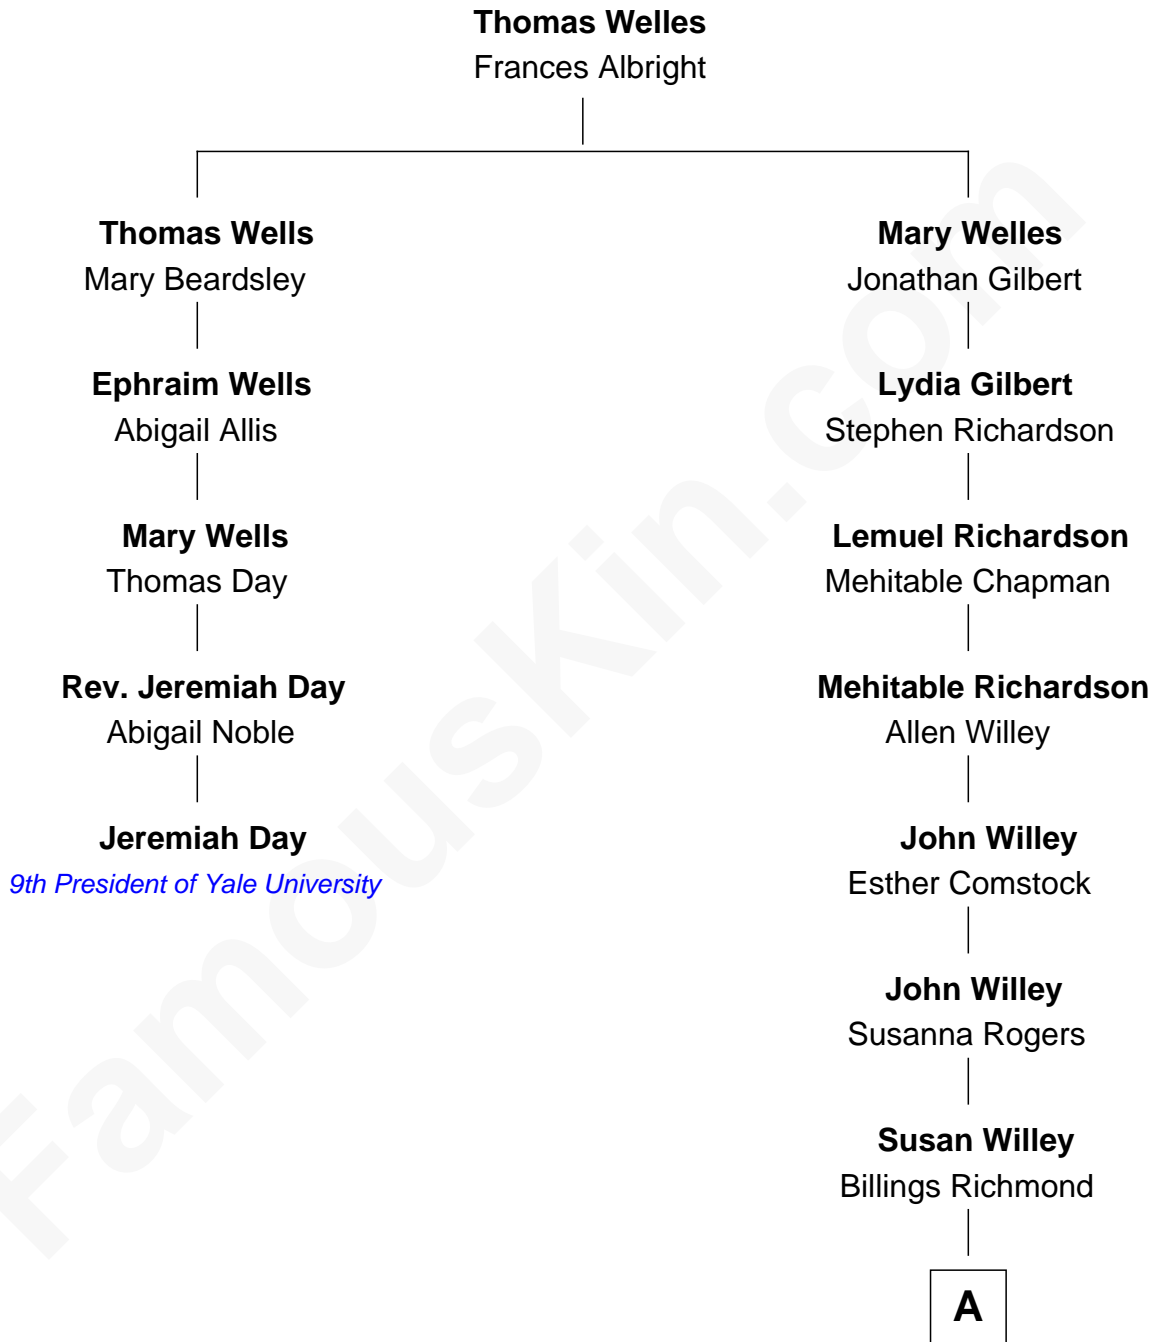

## Relationship Chart of

### Jeremiah Day

9th President of Yale University

4th cousin 8 times removed of

**Zac Efron**

Movie Actor

**A**

**Billings Richmond**  
Katharine A. Warner

**Luzell Richmond**  
Elmer Joy Glidden