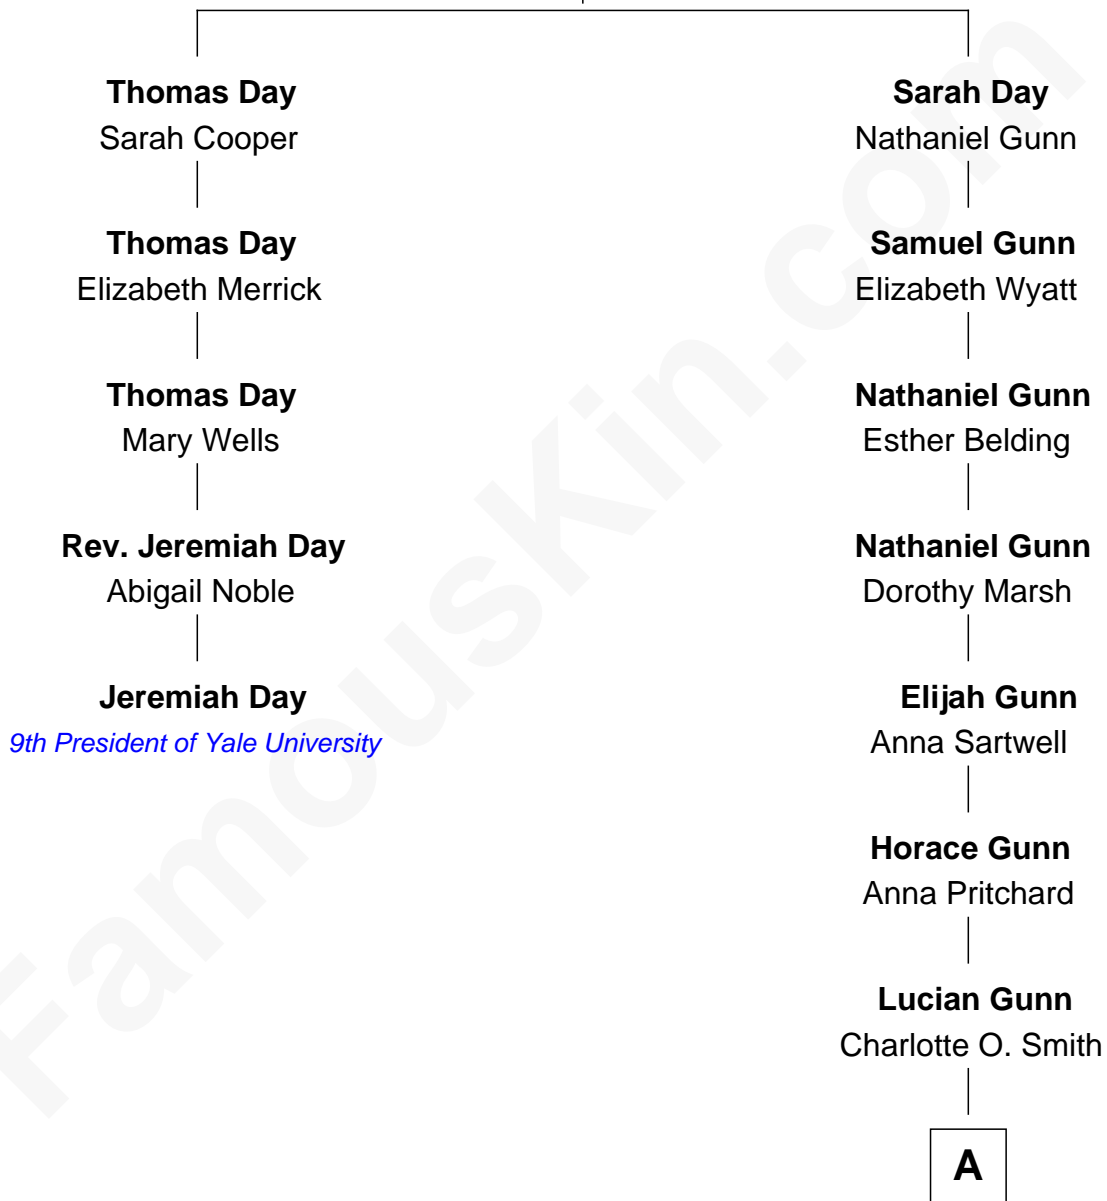

## Relationship Chart of

### Jeremiah Day

9th President of Yale University

4th cousin 7 times removed of

**Anna Gunn**

TV and Movie Actress

**Robert Day**  
Editha Stebbins

**A**

**Charles Henry Gunn**  
Elizabeth Ann Whitlock

**Earl Leland Gunn**  
Rose C. Clemens

**Clemens Earl Gunn**  
Ida McKinley Day

**Clemens Earl Gunn**  
Sharon Anna Kathryn Peters

**Anna Gunn**  
*TV and Movie Actress*