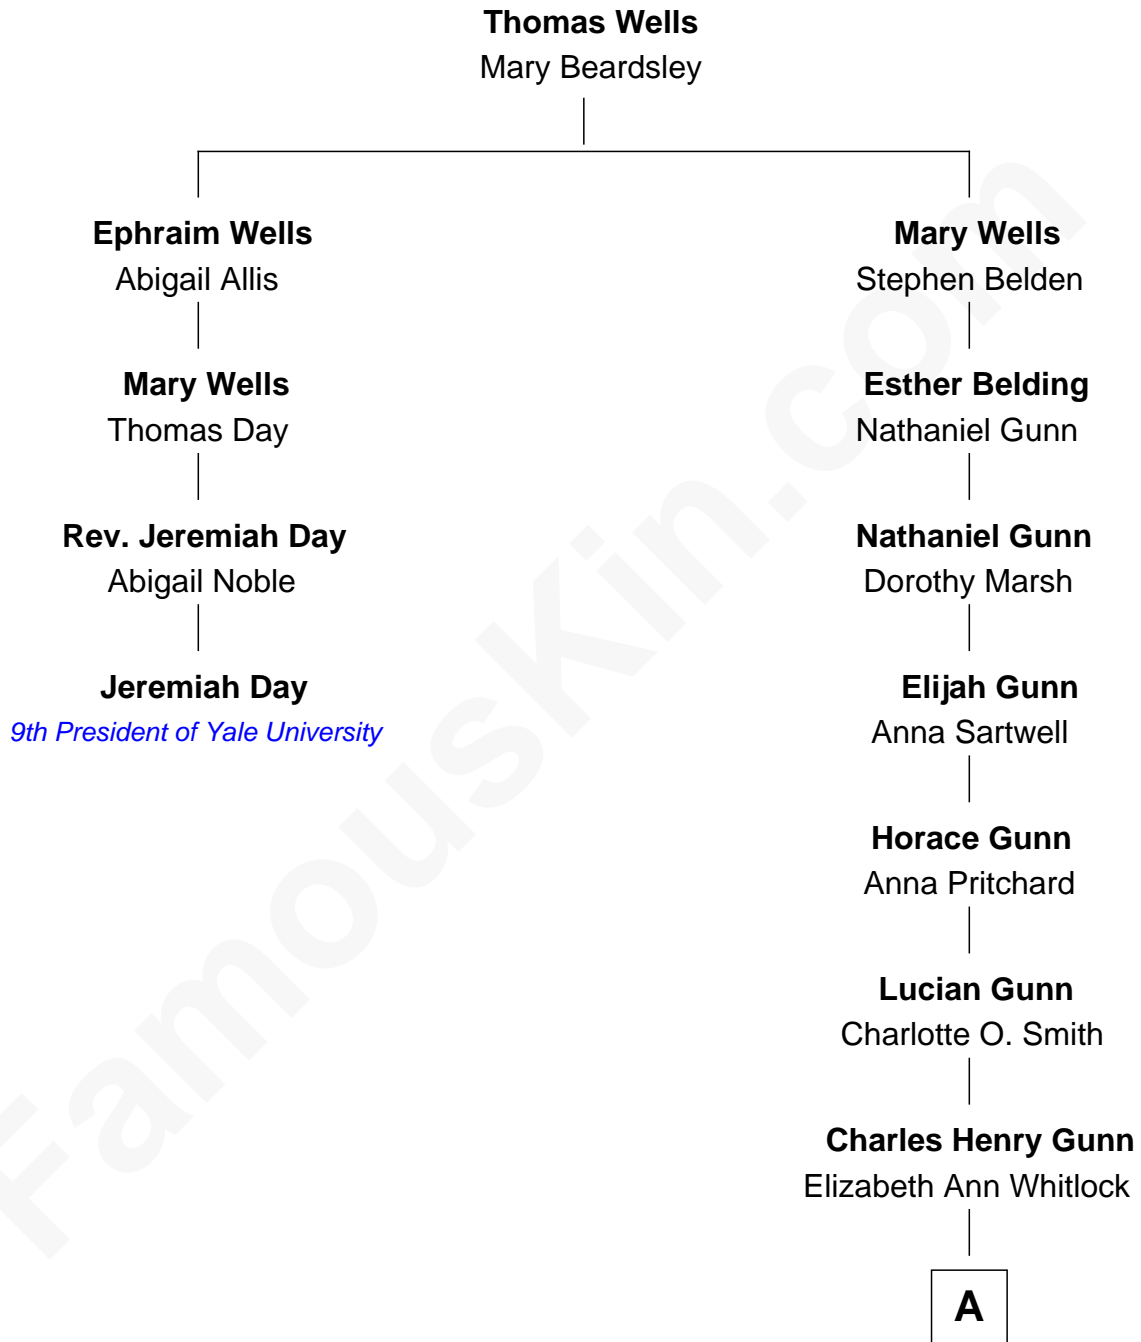

FamousKin.com

Relationship Chart of Jeremiah Day

9th President of Yale University

3rd cousin 7 times removed of

Anna Gunn

TV and Movie Actress

A

Earl Leland Gunn

Rose C. Clemens

Clemens Earl Gunn

Ida McKinley Day

Clemens Earl Gunn

Sharon Anna Kathryn Peters

Anna Gunn

TV and Movie Actress