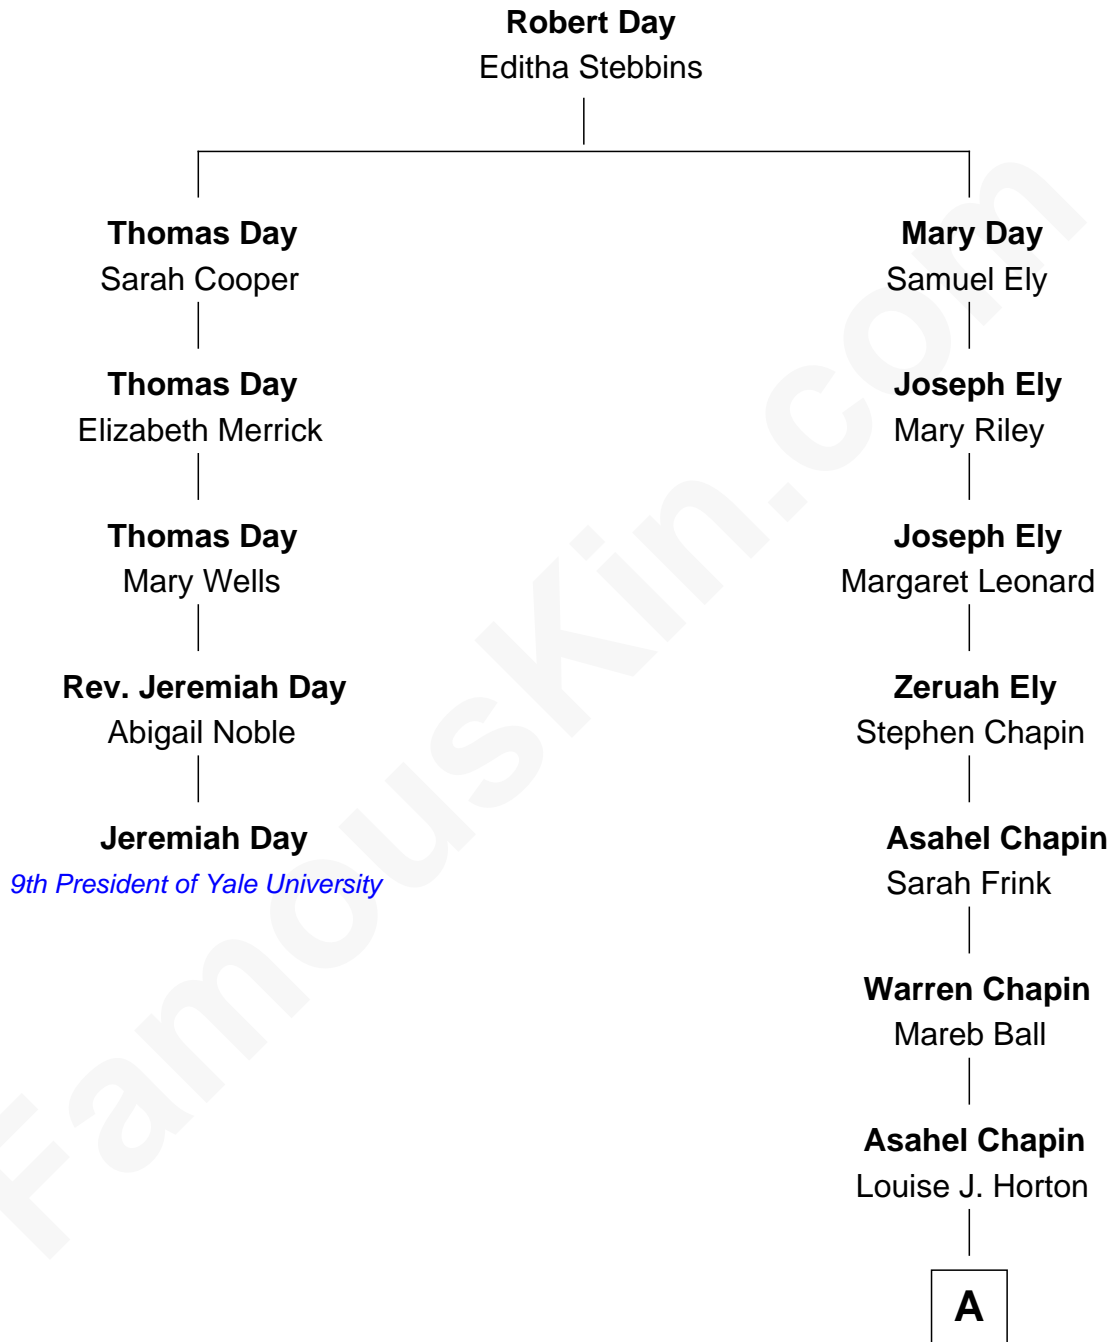

FamousKin.com

Relationship Chart of

Jeremiah Day

9th President of Yale University

4th cousin 6 times removed of

Mary Chapin Carpenter

Singer and Songwriter

A