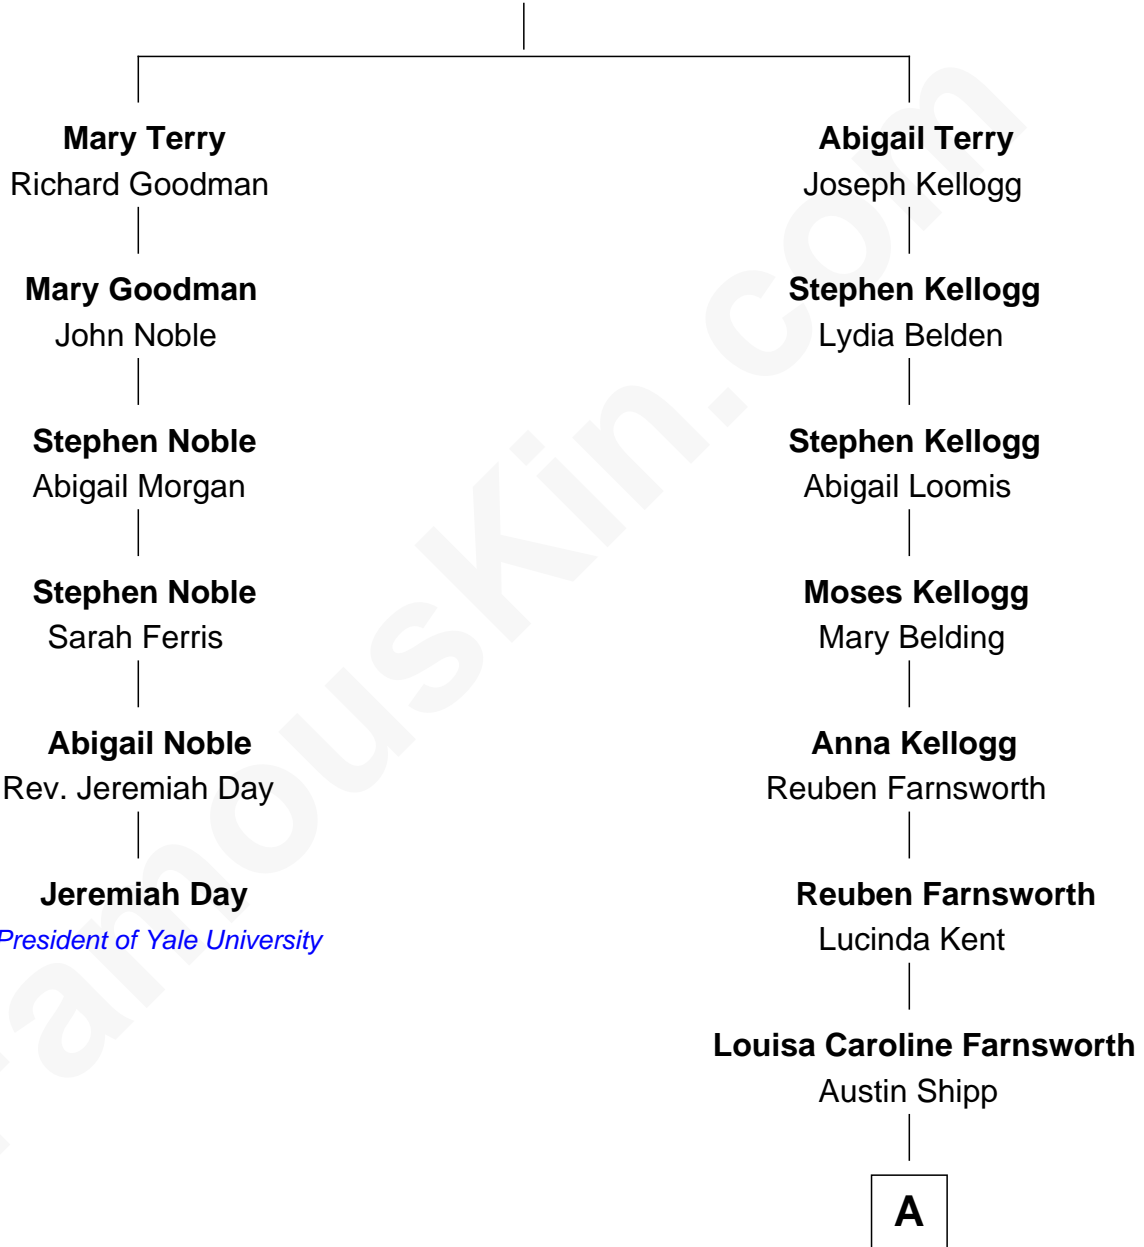

## Relationship Chart of

### Jeremiah Day

9th President of Yale University

5th cousin 6 times removed of

**Amy Adams**

Movie Actress

**Stephen Terry**

Jane Hardey

A

Dr. Milford Bard Shipp

Ellis Reynolds

Olea Shipp

John Hyrum Hill

Olea Lorraine Hill

Frank Ralph Adams

Richard Kent Adams

Kathryn Hicken