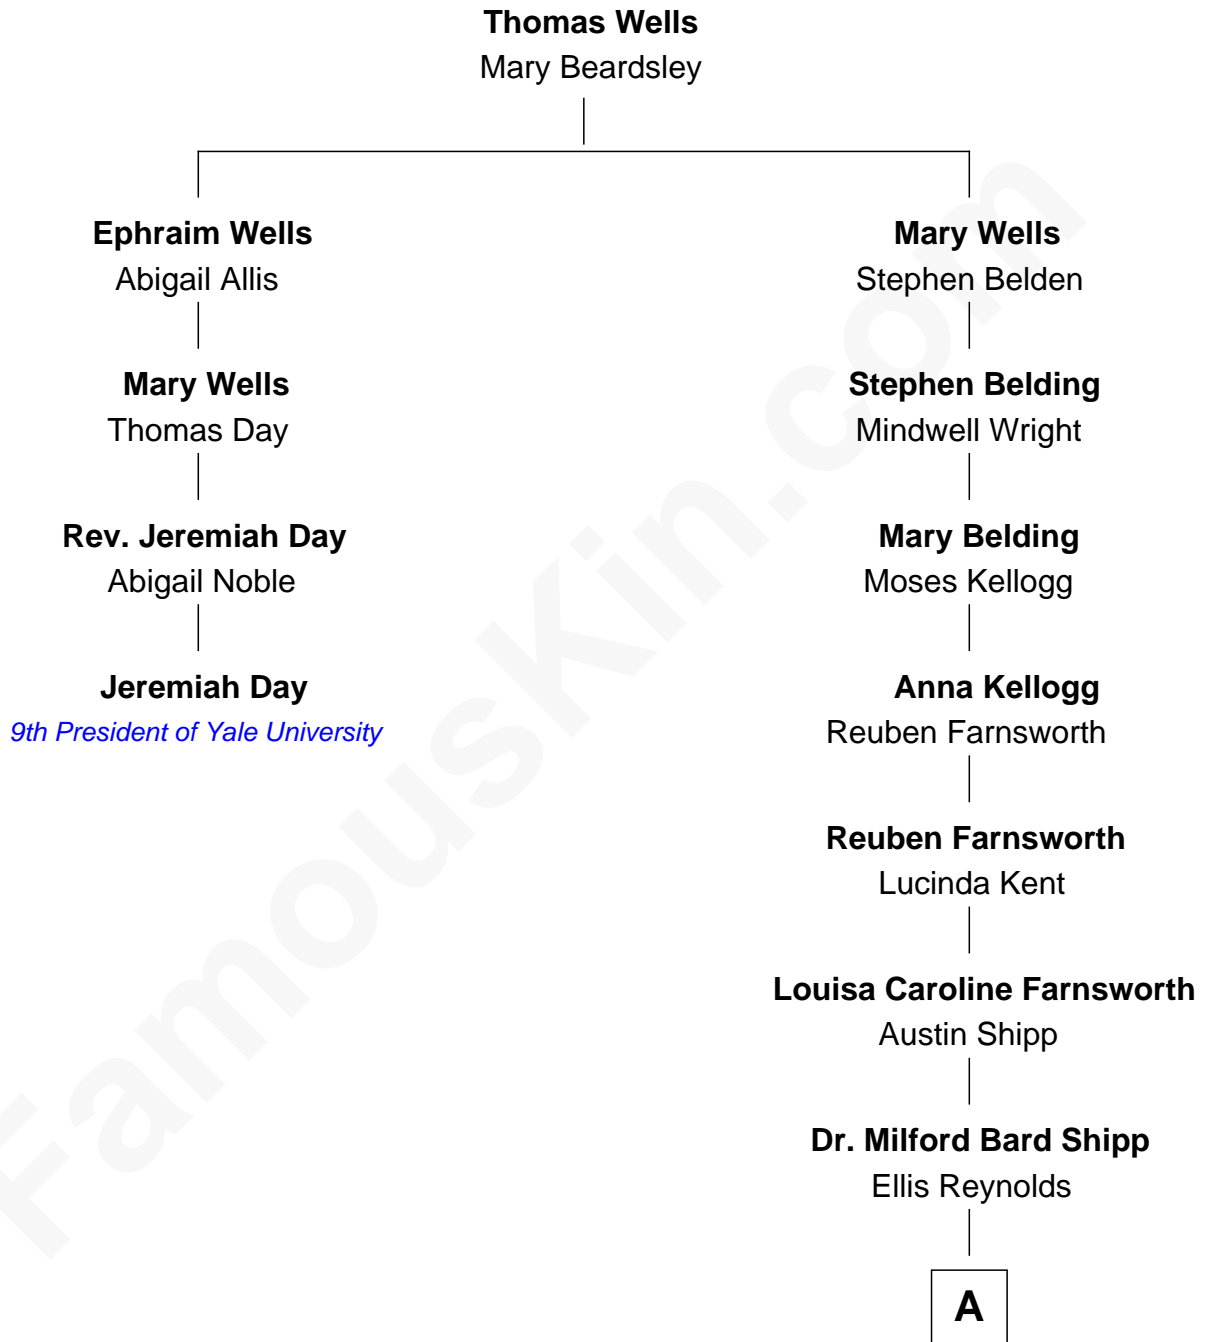

FamousKin.com

Relationship Chart of Jeremiah Day

9th President of Yale University

3rd cousin 7 times removed of

Amy Adams

Movie Actress

A

—
Olea Shipp
John Hyrum Hill

—
Olea Lorraine Hill
Frank Ralph Adams

—
Richard Kent Adams
Kathryn Hicken

—
Amy Adams
Movie Actress