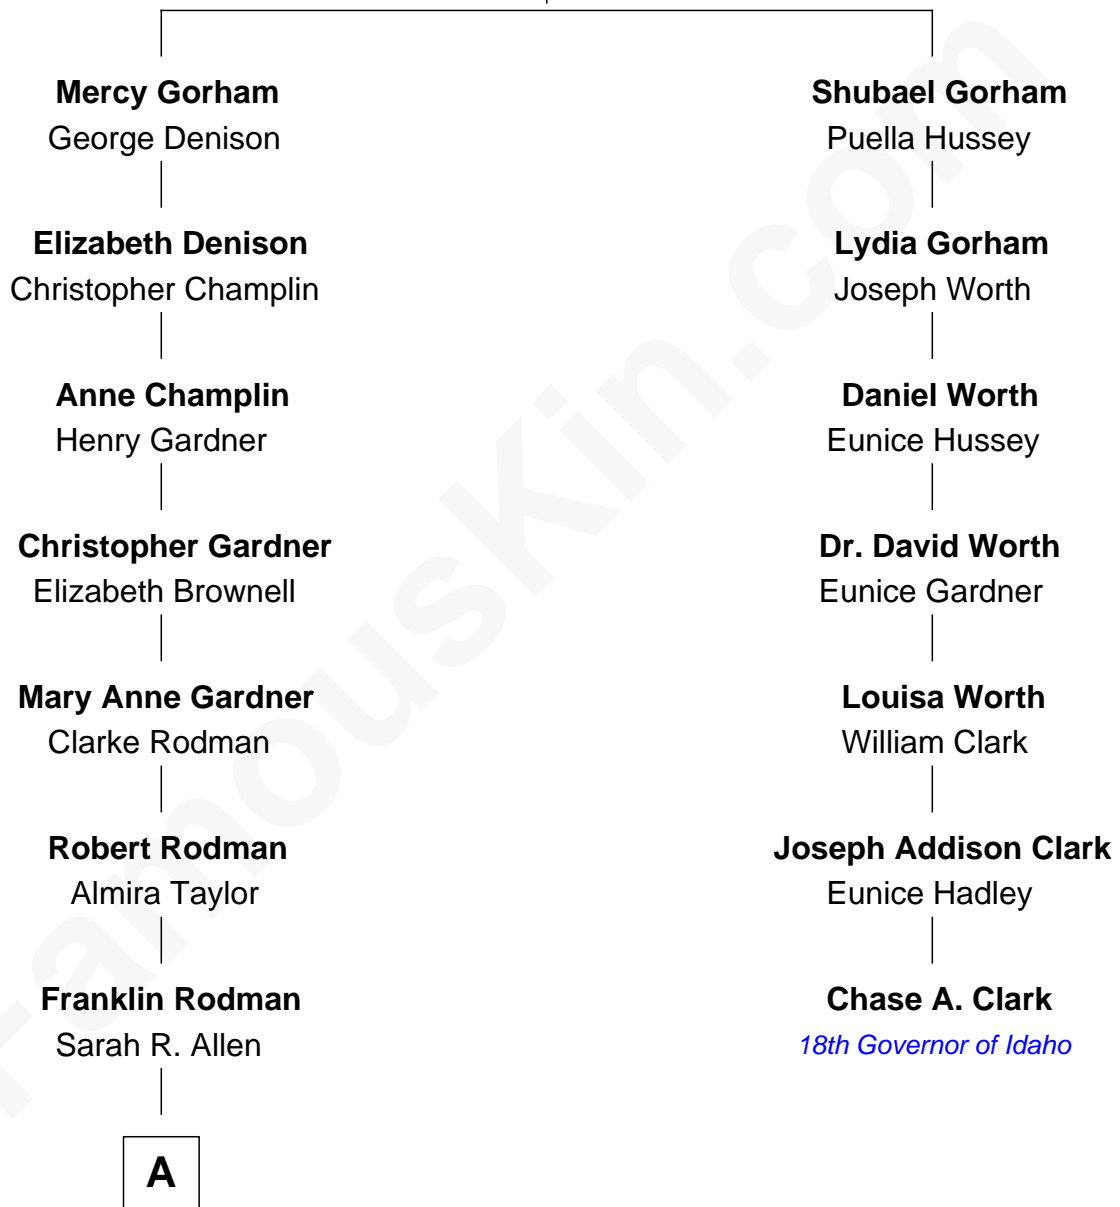

# FamousKin.com Relationship Chart of

**David Hartman**

*TV Actor and Host*

6th cousin 3 times removed of

**Chase A. Clark**

*18th Governor of Idaho*

**John Gorham**

Desire Howland

**A**

**Fanny Mae Rodman**  
Robert Talbot Downs

**Fannie Rodman Downs**  
Cyril Baldwin Hartman

**David Hartman**  
*TV Actor and Host*

FamousKin.com