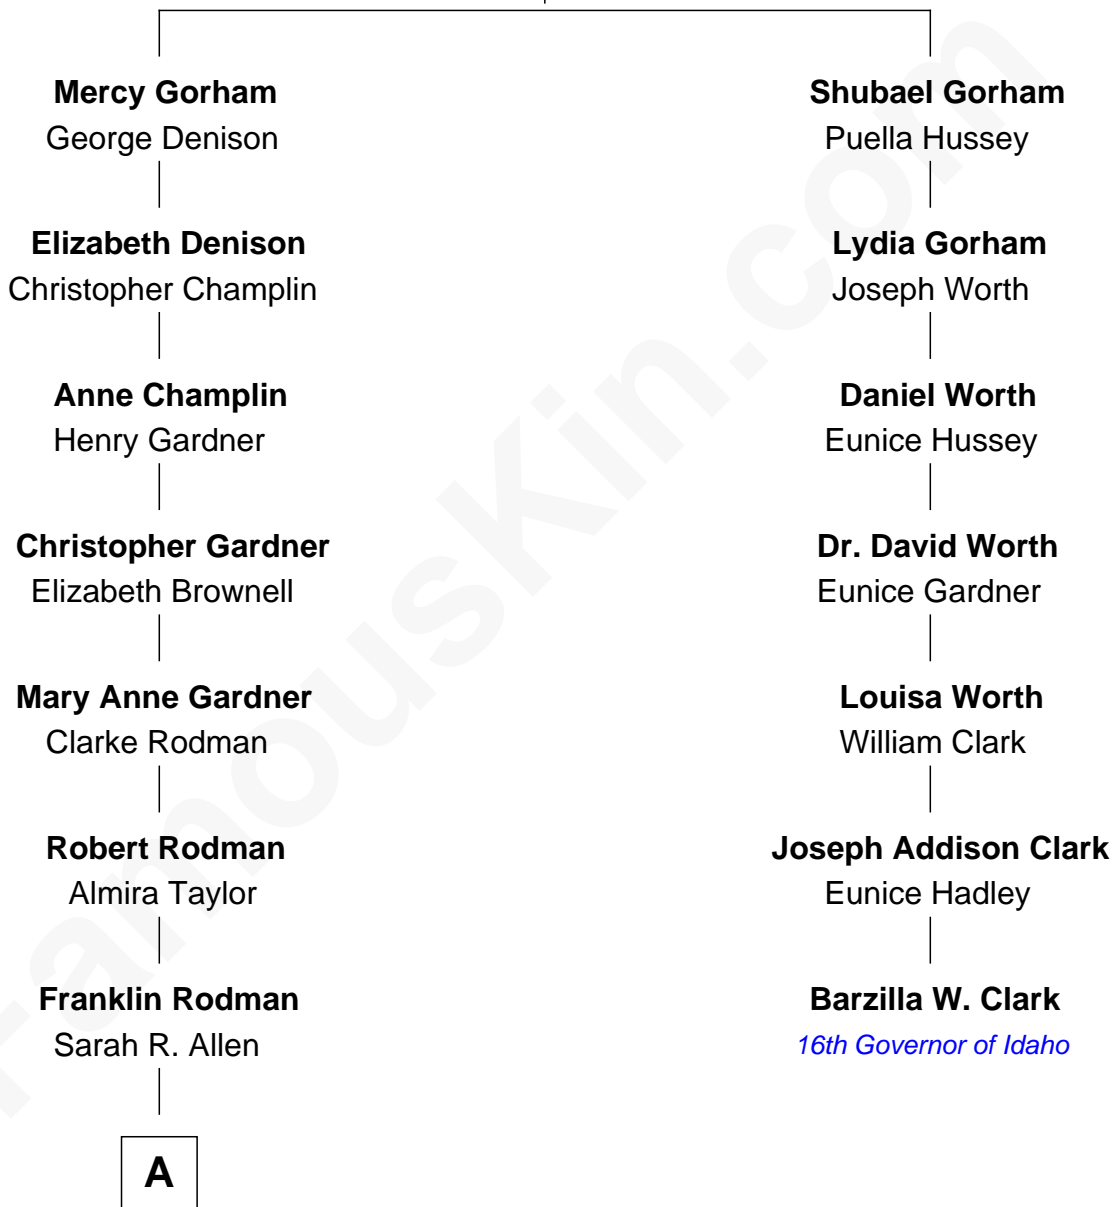

# FamousKin.com Relationship Chart of

**David Hartman**

*TV Actor and Host*

6th cousin 3 times removed of

**Barzilla W. Clark**

*16th Governor of Idaho*

**John Gorham**

Desire Howland

**A**

—  
**Fanny Mae Rodman**  
Robert Talbot Downs

—  
**Fannie Rodman Downs**  
Cyril Baldwin Hartman

—  
**David Hartman**  
*TV Actor and Host*

FamousKin.com