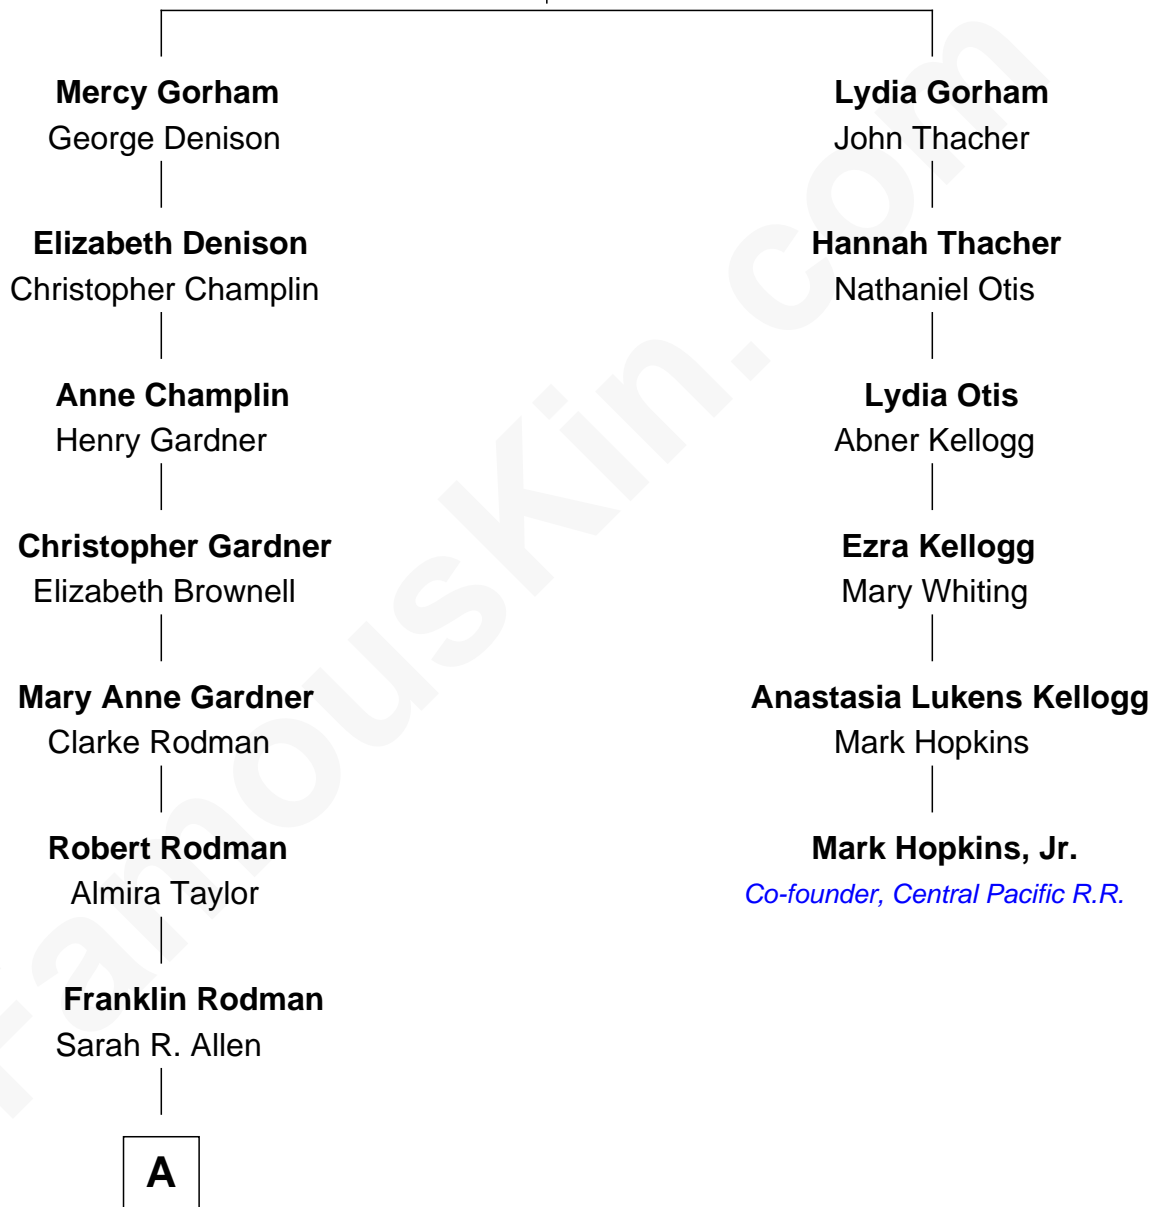

FamousKin.com Relationship Chart of

David Hartman

TV Actor and Host

5th cousin 4 times removed of

Mark Hopkins, Jr.

Co-founder, Central Pacific R.R.

John Gorham

Desire Howland