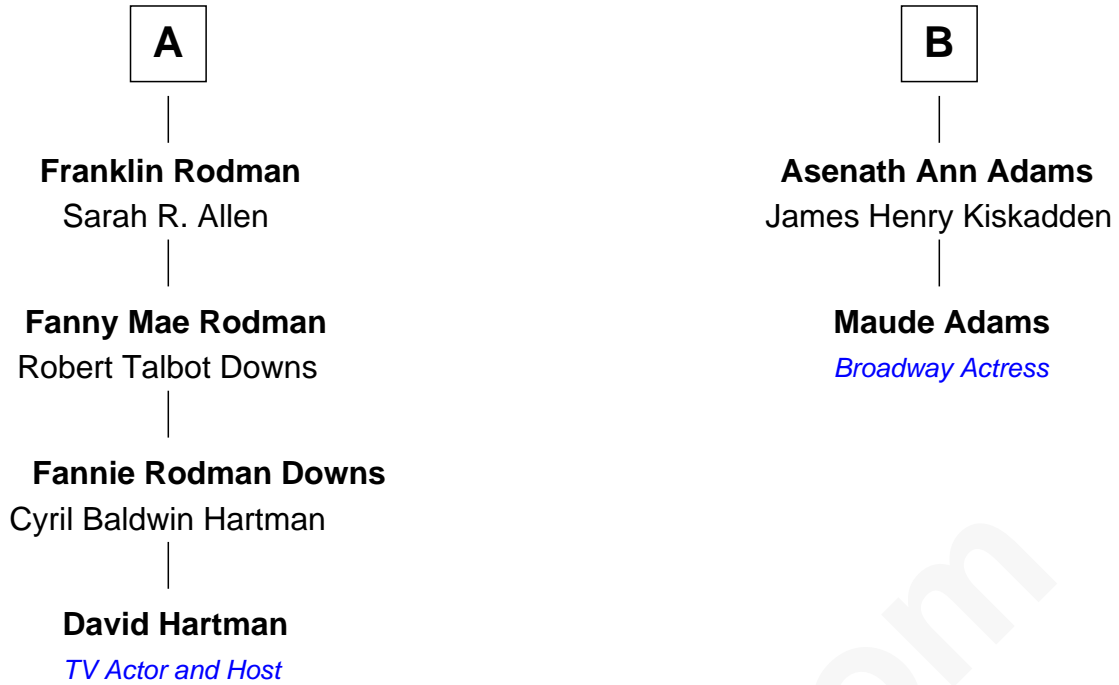

FamousKin.com

Relationship Chart of

David Hartman

TV Actor and Host

8th cousin 2 times removed of

Maude Adams

Broadway Actress

David Hartman photo by [ABC Television](#)