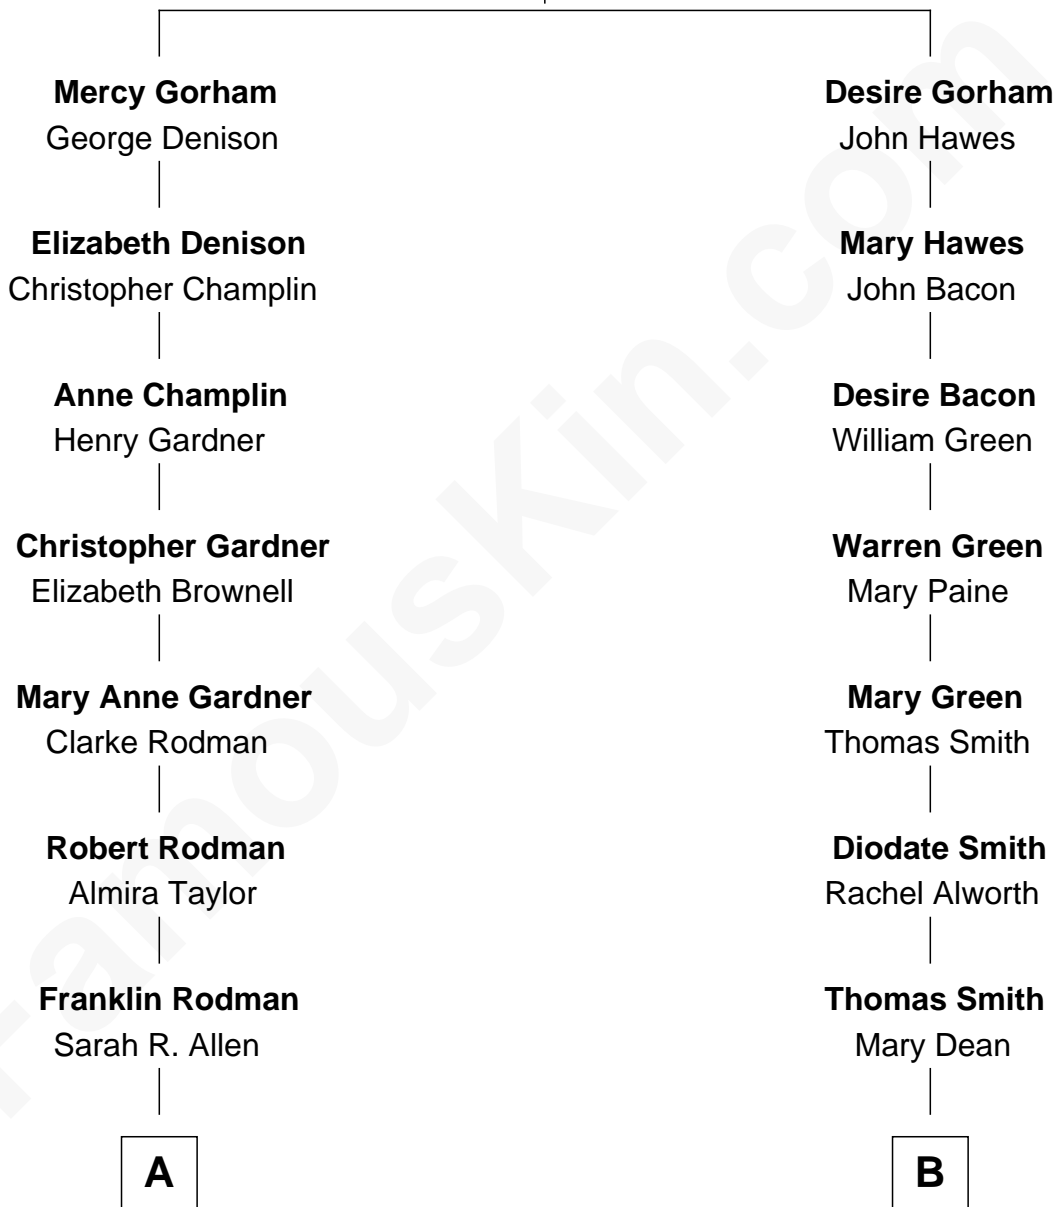

FamousKin.com Relationship Chart of

David Hartman

TV Actor and Host

9th cousin 2 times removed of

Susan Dey

TV and Movie Actress

John Gorham

Desire Howland

A

Fanny Mae Rodman
Robert Talbot Downs

Fannie Rodman Downs
Cyril Baldwin Hartman

David Hartman
TV Actor and Host

B

Andrew J. Smith
Josephine A. Green

Thomas Bradley Smith
Edith May Hallock

Josephine Emery Smith
Maurice Robert Dey