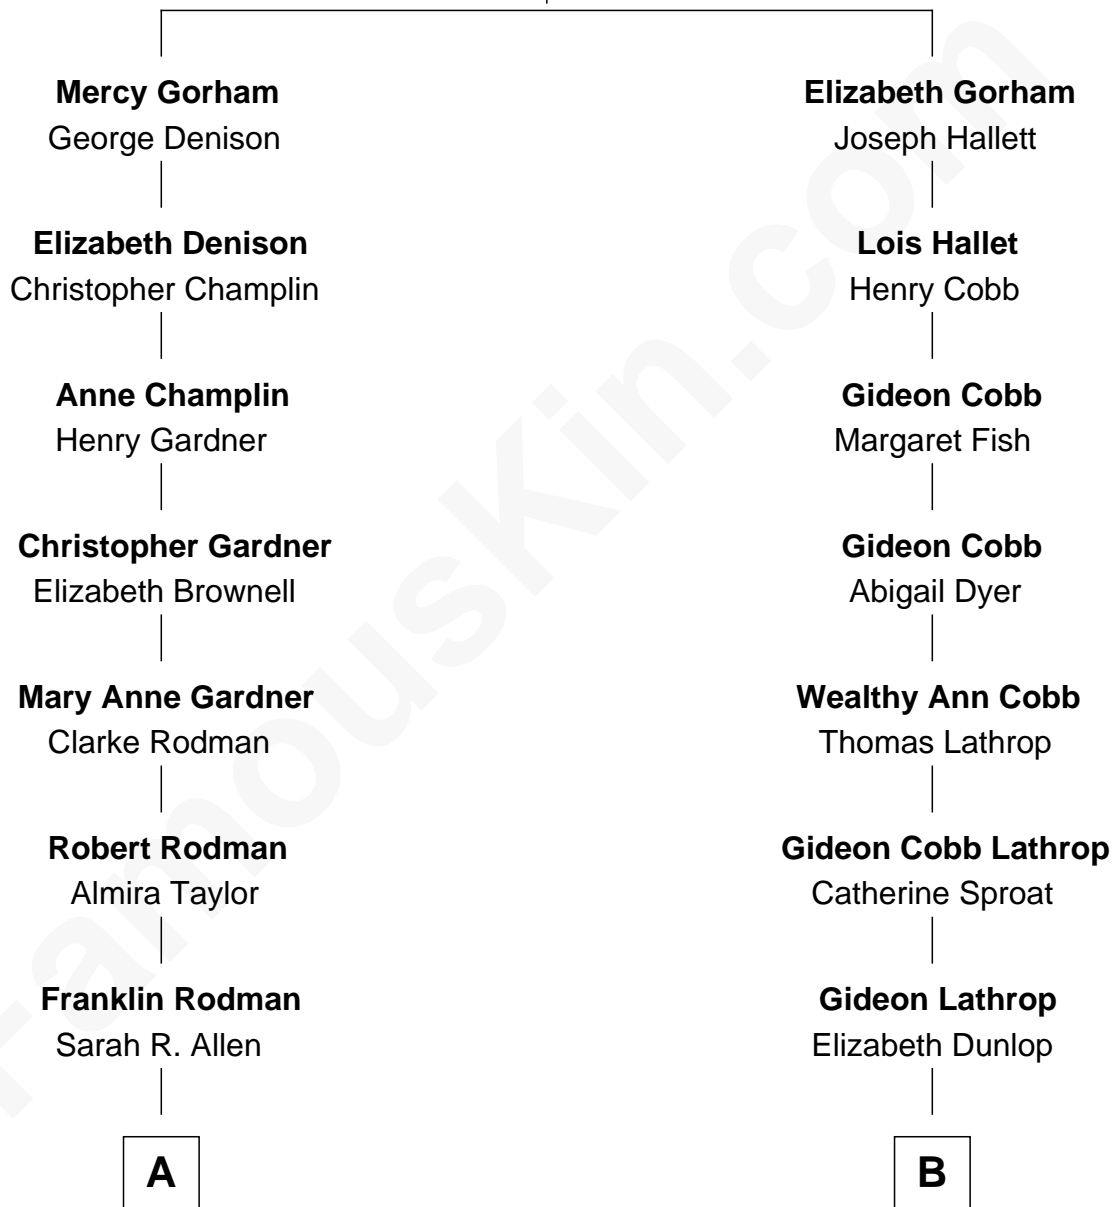

FamousKin.com Relationship Chart of

David Hartman

TV Actor and Host

9th cousin 1 time removed of

Ann B. Davis

TV Actress

John Gorham
Desire Howland

A