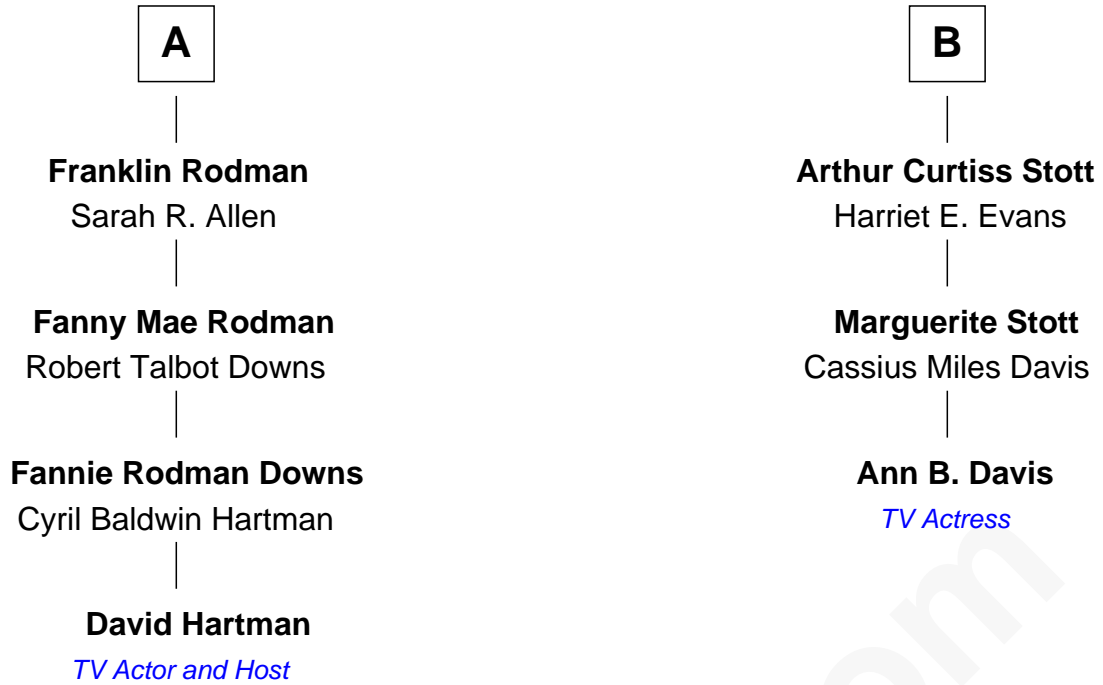

# FamousKin.com Relationship Chart of

**David Hartman**

*TV Actor and Host*

9th cousin 1 time removed of

**Ann B. Davis**

*TV Actress*

**John Howland**

Elizabeth Tilley

David Hartman photo by [ABC Television](#)