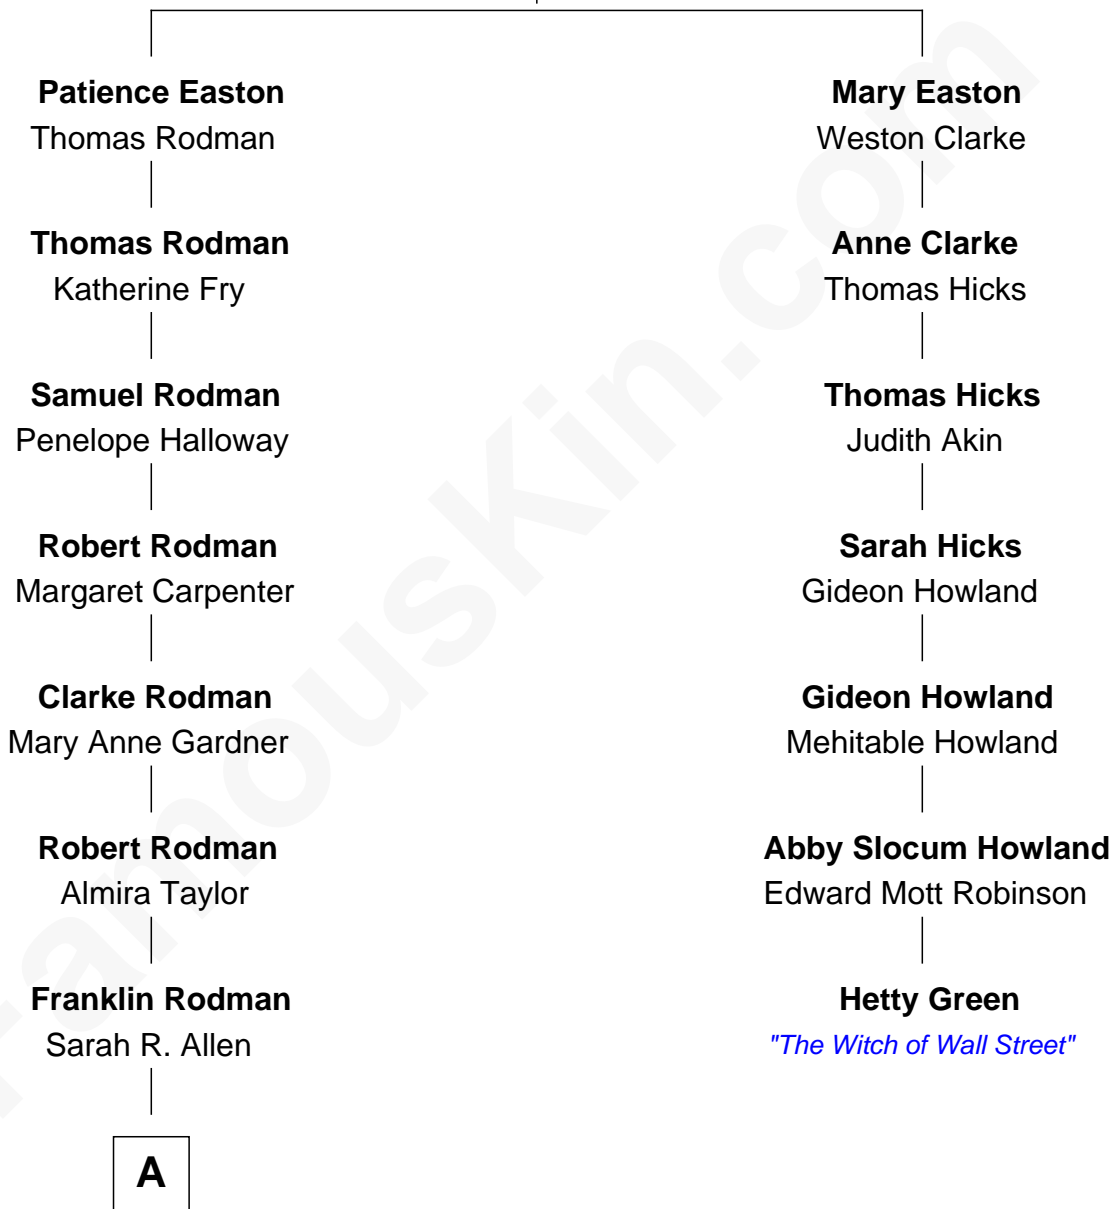

FamousKin.com Relationship Chart of

David Hartman

TV Actor and Host

6th cousin 3 times removed of

Hetty Green

"The Witch of Wall Street"

Peter Easton
Ann Coggeshall

A