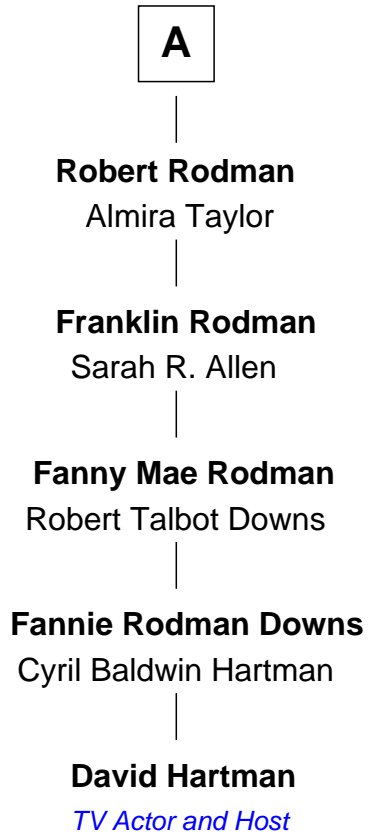

# FamousKin.com Relationship Chart of

**David Hartman**

*TV Actor and Host*

7th cousin 4 times removed of

**Hetty Green**

*"The Witch of Wall Street"*

**Henry Howland**

Margaret - - - - -

FamousKin.com