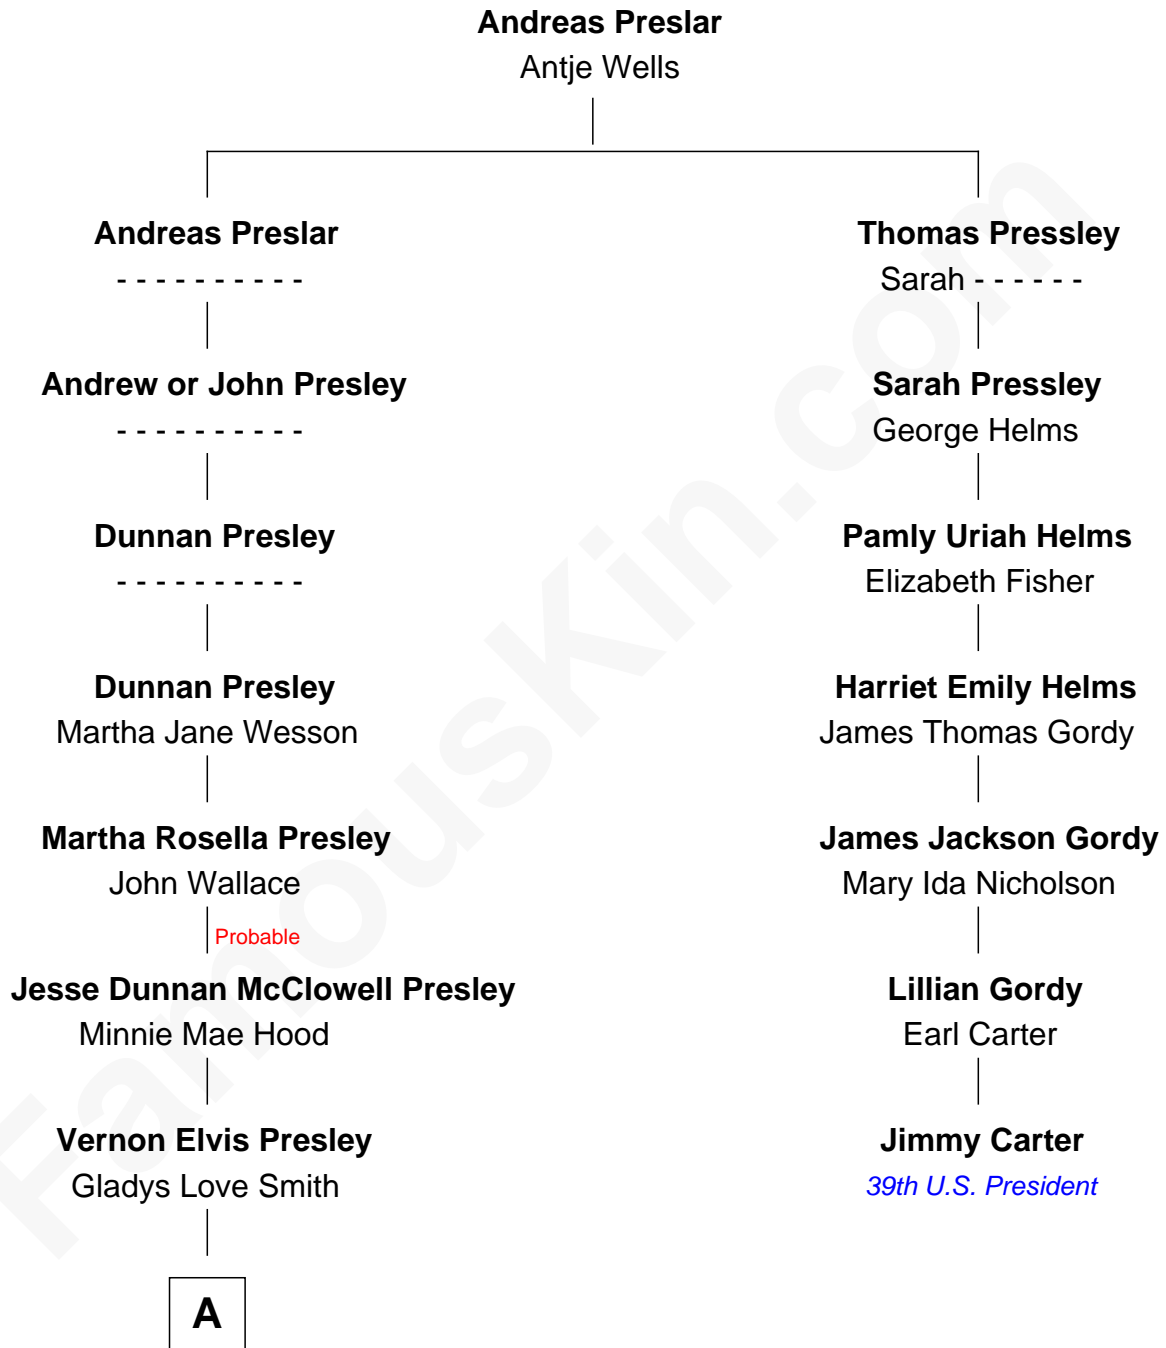

**FamousKin.com**  
**Relationship Chart of**  
**Lisa Marie Presley**  
*Singer-Songwriter*

6th cousin 2 times removed of

**Jimmy Carter**  
*39th U.S. President*

**A**

—  
**Elvis Presley**  
Priscilla Ann Wagner

—  
**Lisa Marie Presley**  
*Singer-Songwriter*

FamousKin.com