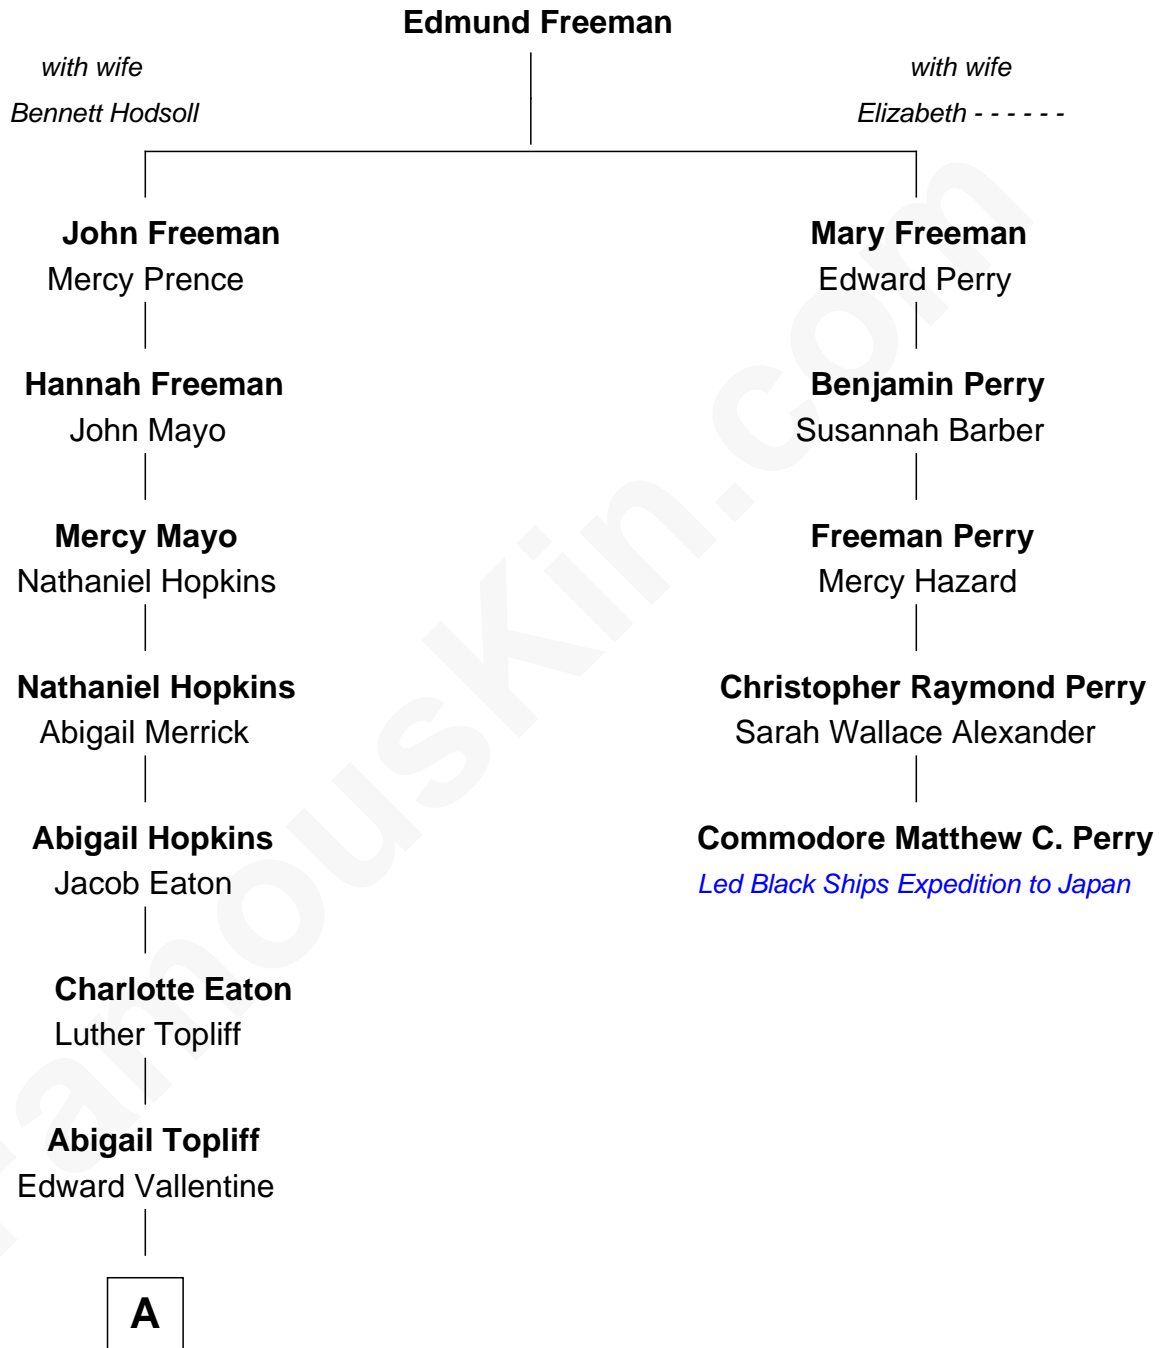

**FamousKin.com**  
**Relationship Chart of**  
**Lisa Marie Presley**  
*Singer-Songwriter*

4th cousin 8 times removed of

**Commodore Matthew C. Perry**  
*Led Black Ships Expedition to Japan*

**A**

—  
**Luther Topliff Valentine**

Cynthia Elizabeth Tucker

—  
**Effie Lillian Valentine**

Samuel David Davis

—  
**Lorraine Grace Davis**

Albert Henry Iversen

—  
**Anna Lillian Iversen**

James Frederick Wagner

—  
**Priscilla Ann Wagner**