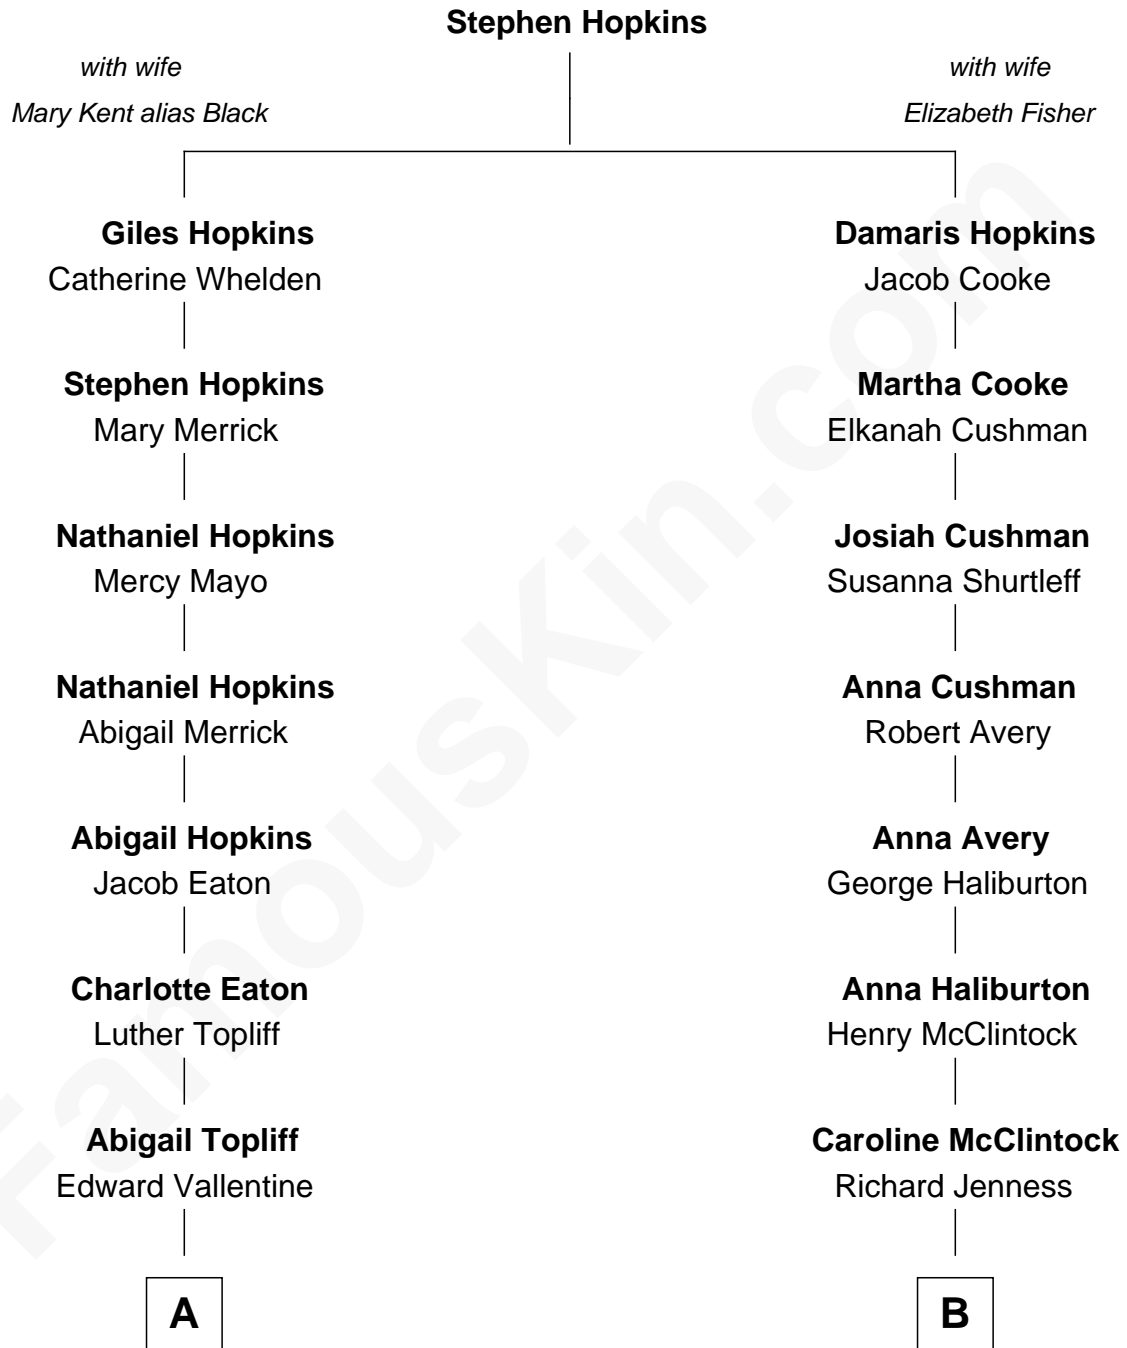

FamousKin.com
Relationship Chart of
Lisa Marie Presley
Singer-Songwriter

9th cousin 3 times removed of
Clare Eames
Silent Movie Actress

A

Luther Topliff Valentine
Cynthia Elizabeth Tucker

Effie Lillian Valentine
Samuel David Davis

Lorraine Grace Davis
Albert Henry Iversen

Anna Lillian Iversen
James Frederick Wagner

Priscilla Ann Wagner
Elvis Presley

Lisa Marie Presley
Singer-Songwriter

B

Clara Holmes Jenness
William Thomas Hamilton

Clare Hamilton
Harold Hayden Eames