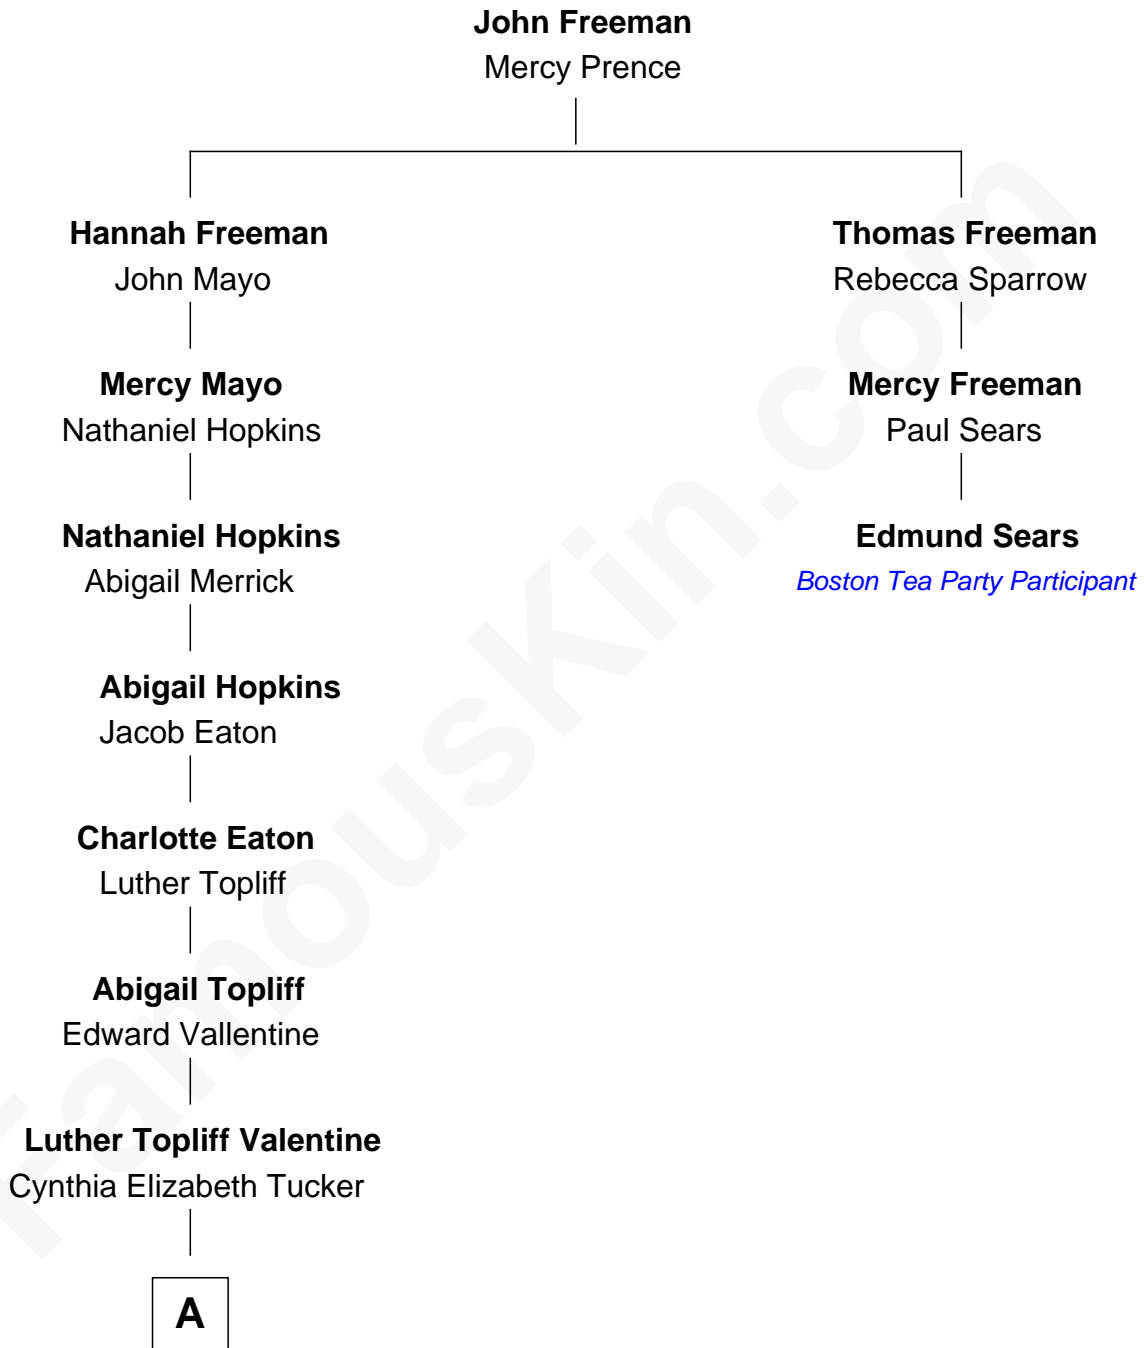

FamousKin.com Relationship Chart of

Lisa Marie Presley

Singer-Songwriter

2nd cousin 9 times removed of

Edmund Sears

Boston Tea Party Participant

A

—
Effie Lillian Valentine

Samuel David Davis

—
Lorraine Grace Davis

Albert Henry Iversen

—
Anna Lillian Iversen

James Frederick Wagner

—
Priscilla Ann Wagner

Elvis Presley

—
Lisa Marie Presley

Singer-Songwriter

FamousKin.com