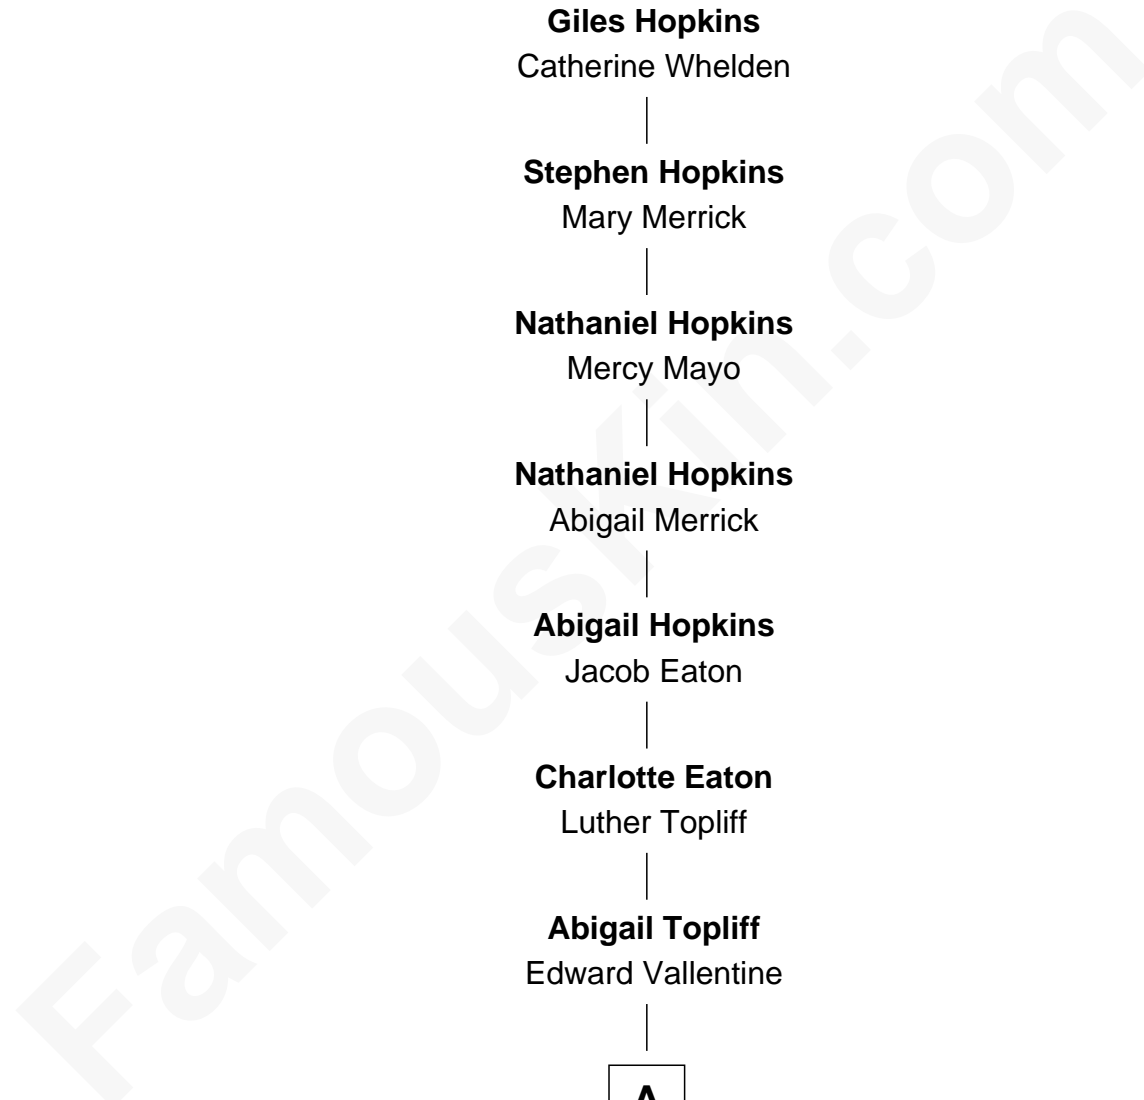

FamousKin.com Relationship Chart of

Lisa Marie Presley

Singer-Songwriter

11th Great-granddaughter of

Stephen Hopkins

(c1582 - 1644) Mayflower 1620 & Jamestowne 1610

MAYFLOWER

Stephen Hopkins

Mary Kent alias Black

Giles Hopkins

Catherine Whelden

Stephen Hopkins

Mary Merrick

Nathaniel Hopkins

Mercy Mayo

Nathaniel Hopkins

Abigail Merrick

Abigail Hopkins

Jacob Eaton

Charlotte Eaton

Luther Topliff

Abigail Topliff

Edward Vallentine

A