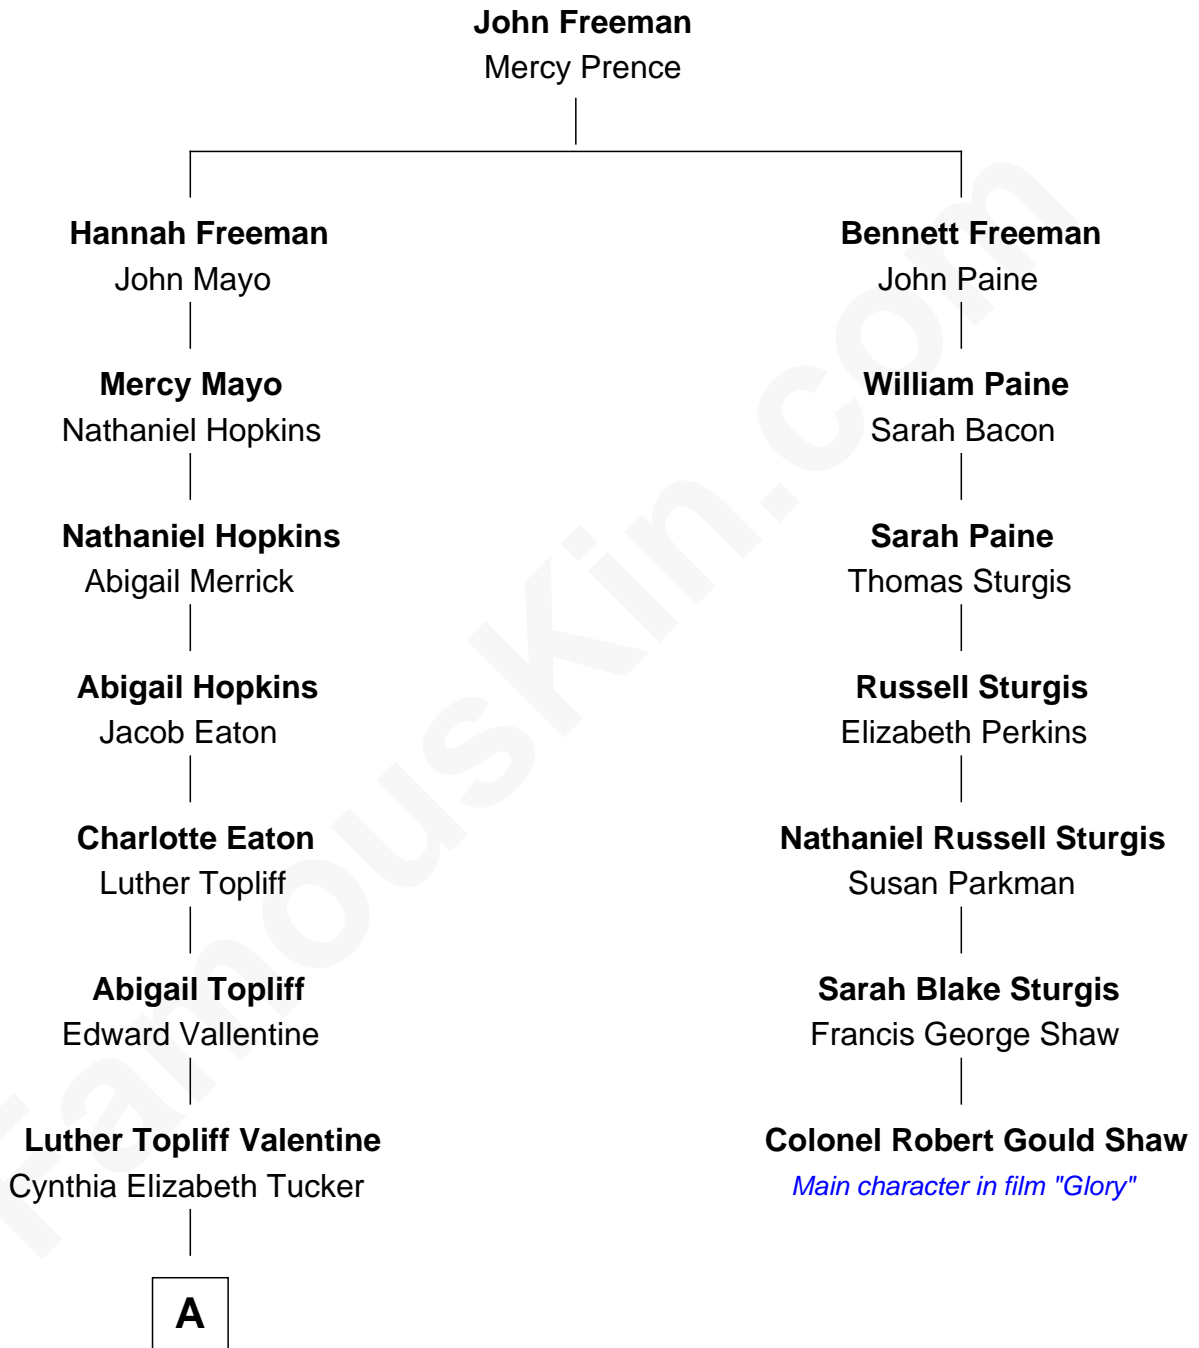

# FamousKin.com Relationship Chart of

**Lisa Marie Presley**  
*Singer-Songwriter*

6th cousin 5 times removed of

**Colonel Robert Gould Shaw**  
*U.S. Civil War leader of film "Glory" fame*

**A**

—  
**Effie Lillian Valentine**

Samuel David Davis

—  
**Lorraine Grace Davis**

Albert Henry Iversen

—  
**Anna Lillian Iversen**

James Frederick Wagner

—  
**Priscilla Ann Wagner**

Elvis Presley

—  
**Lisa Marie Presley**