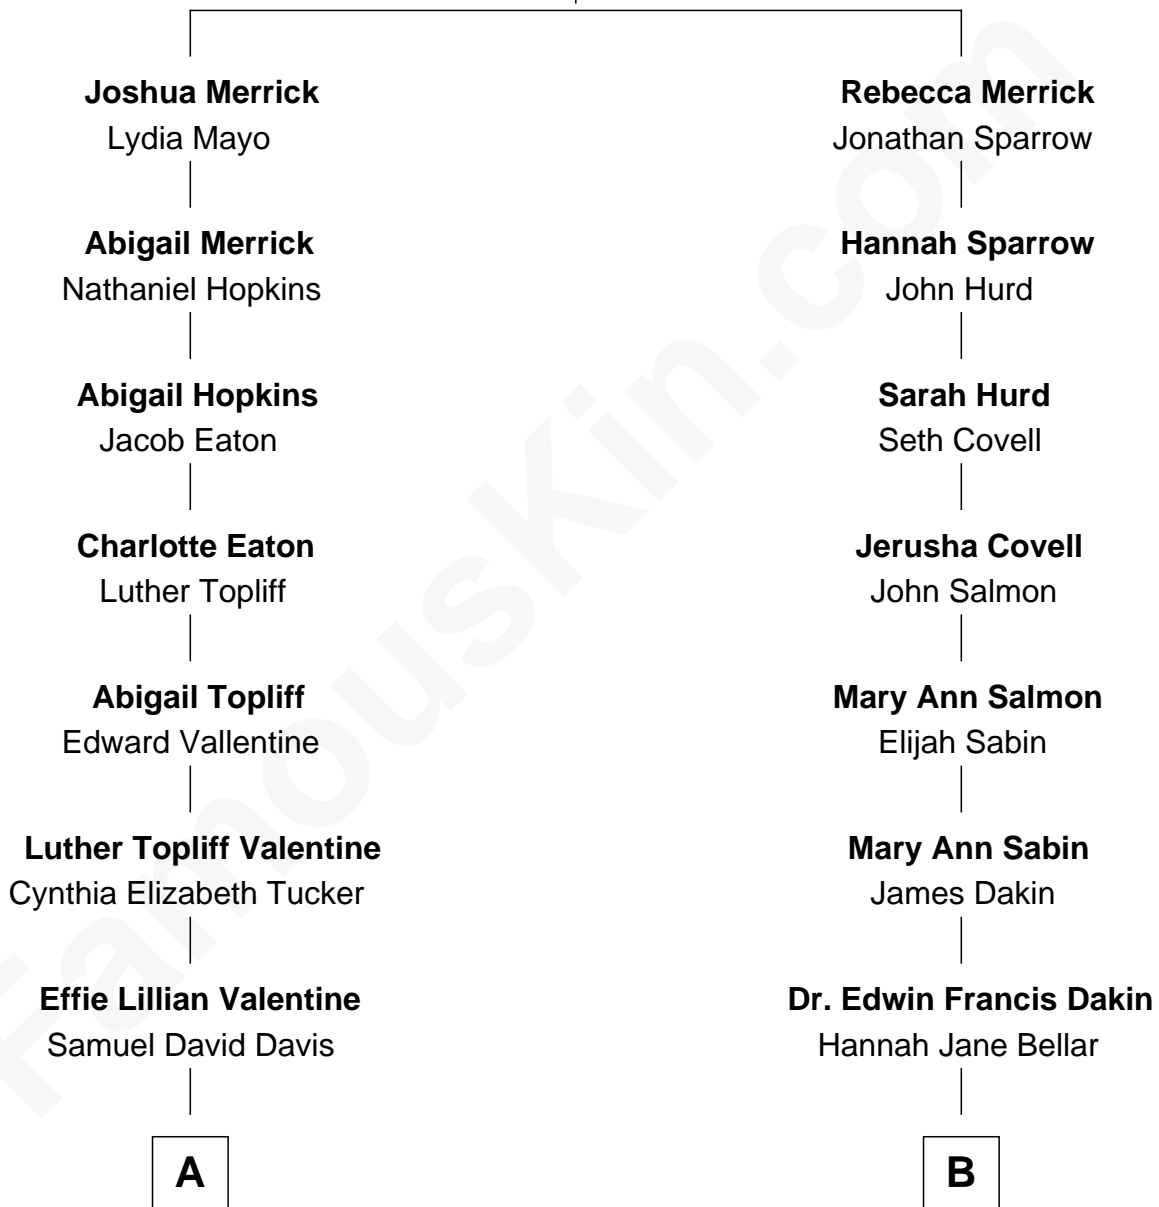

FamousKin.com Relationship Chart of

Lisa Marie Presley

Singer-Songwriter

9th cousin 1 time removed of

Tennessee Williams

Author of A Streetcar Named Desire

William Merrick

Abigail Hopkins

A

Lorraine Grace Davis
Albert Henry Iversen

Anna Lillian Iversen
James Frederick Wagner

Priscilla Ann Wagner
Elvis Presley

Lisa Marie Presley
Singer-Songwriter

B

Rev. Walter Edwin Dakin
Rosina Maria Francesca Otte