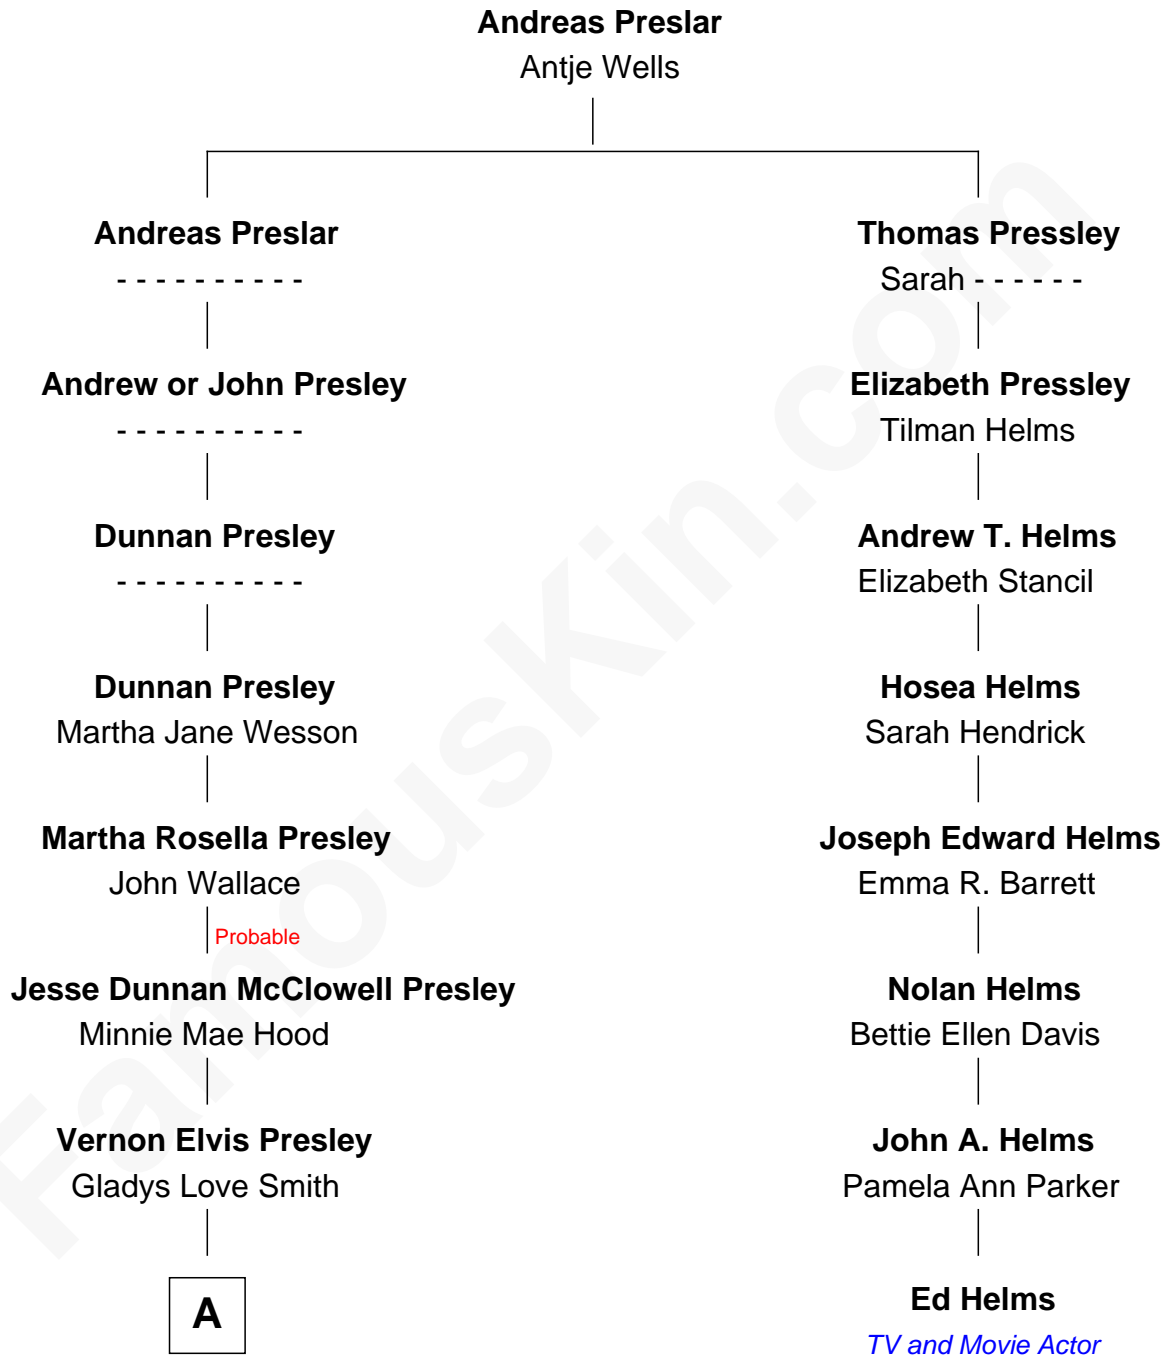

FamousKin.com
Relationship Chart of
Lisa Marie Presley
Singer-Songwriter

7th cousin 1 time removed of

Ed Helms
TV and Movie Actor

A

Elvis Presley
Priscilla Ann Wagner

Lisa Marie Presley
Singer-Songwriter

FamousKin.com