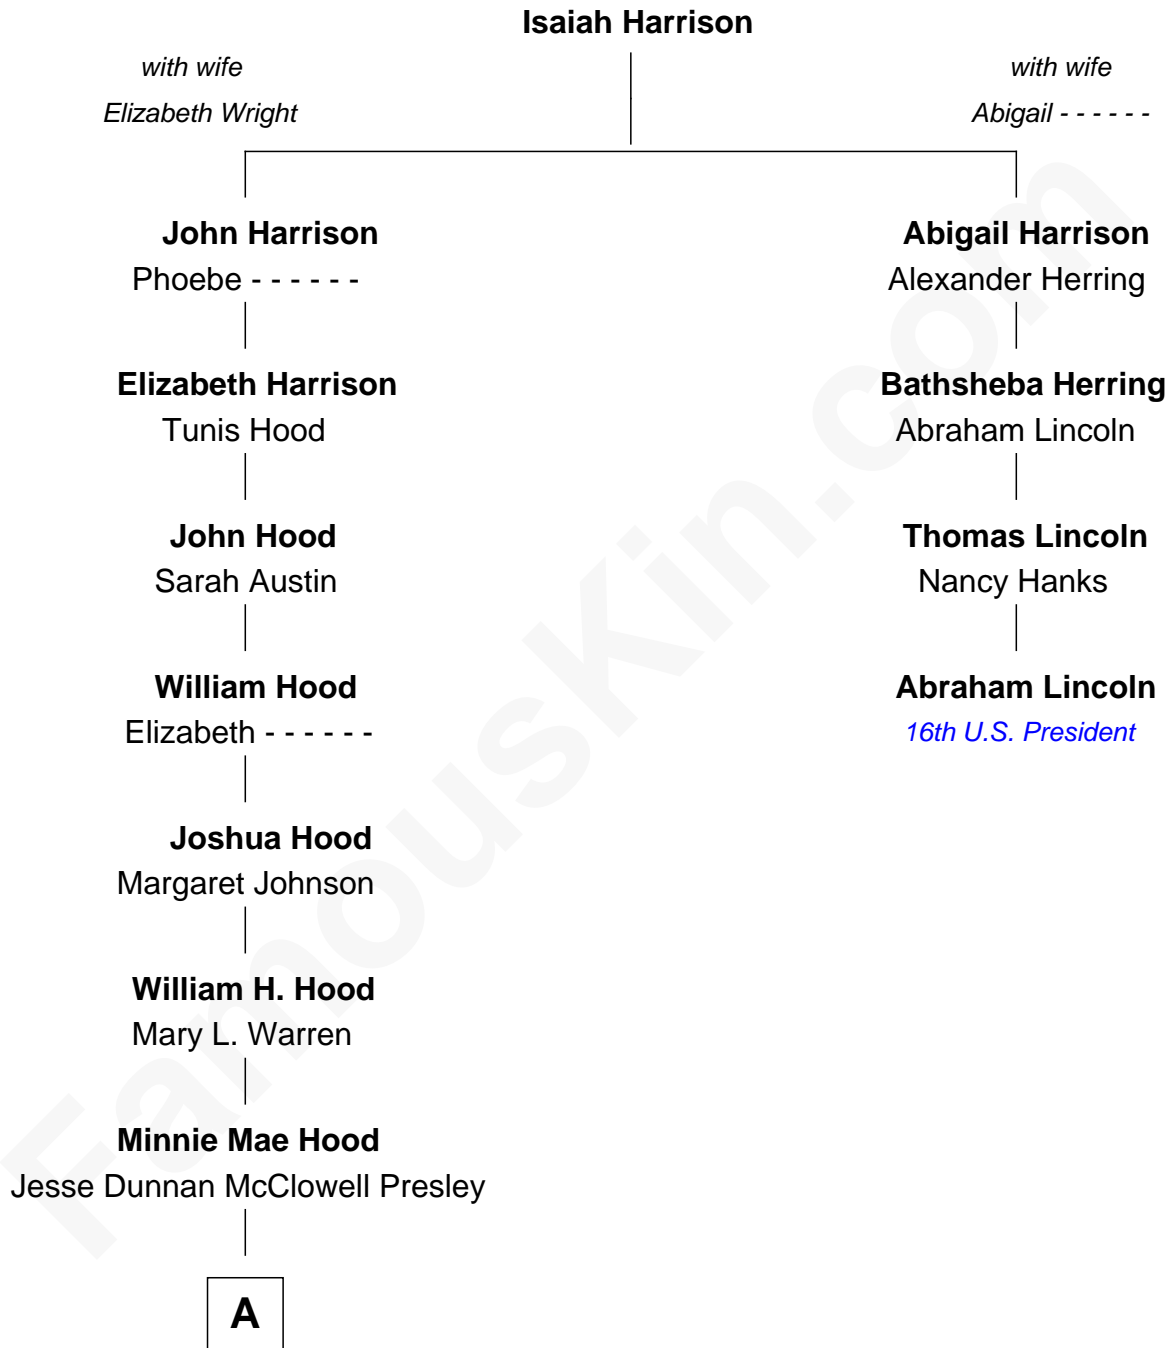

FamousKin.com Relationship Chart of

Lisa Marie Presley
Singer-Songwriter

3rd cousin 6 times removed of

Abraham Lincoln
16th U.S. President

A

—
Vernon Elvis Presley

Gladys Love Smith

—
Elvis Presley

Priscilla Ann Wagner

—
Lisa Marie Presley

Singer-Songwriter

FamousKin.com