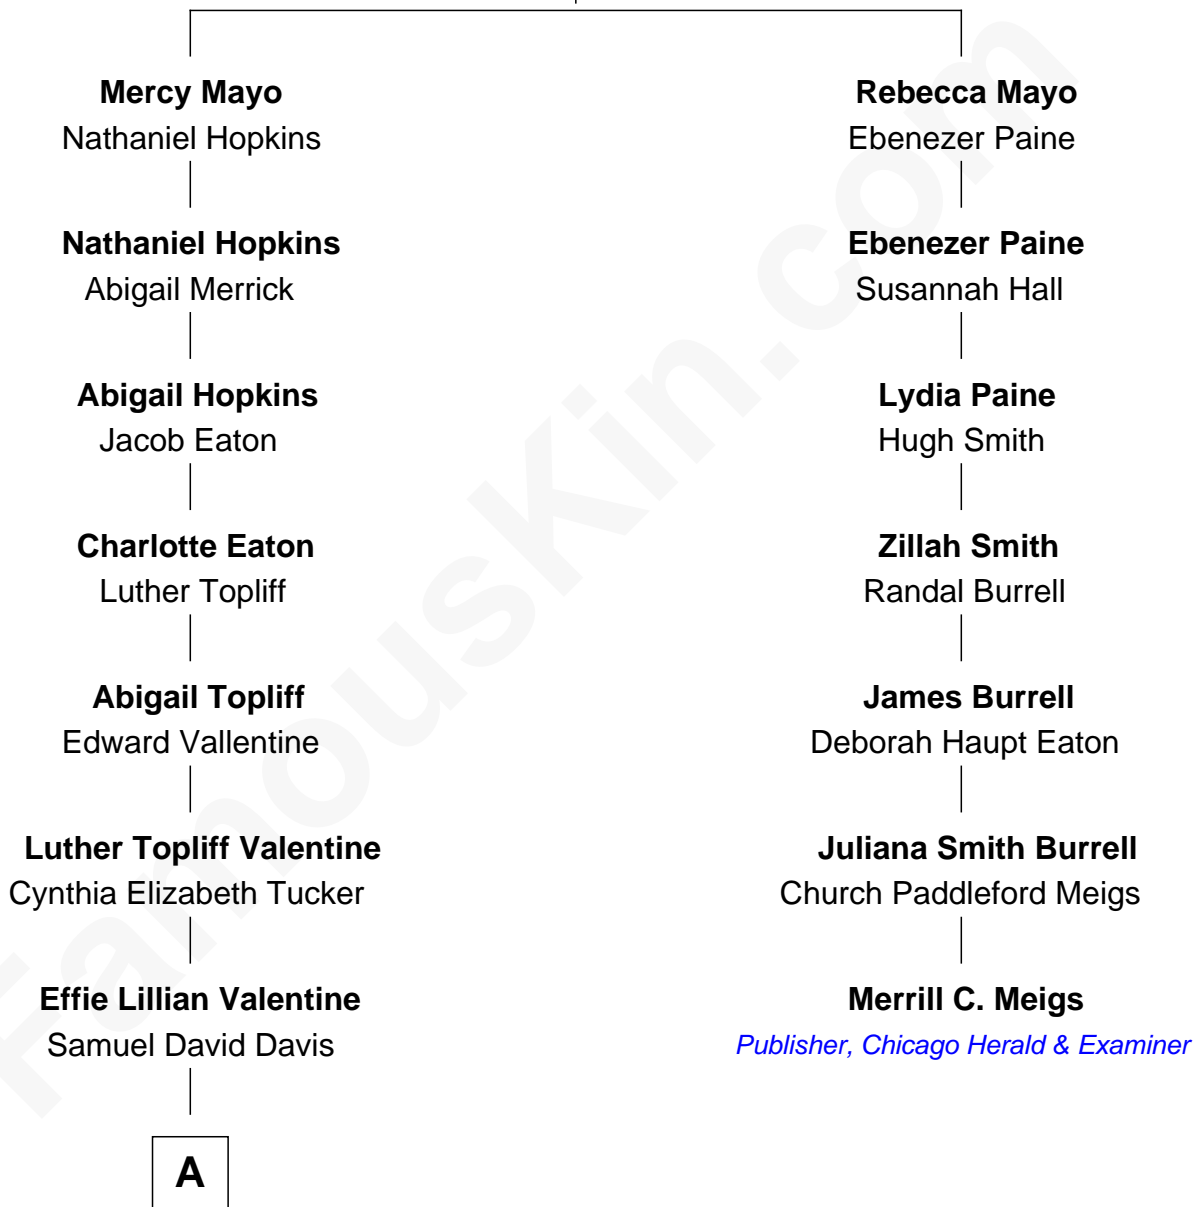

FamousKin.com Relationship Chart of

Lisa Marie Presley
Singer-Songwriter

6th cousin 4 times removed of

Merrill C. Meigs

Publisher, Chicago Herald & Examiner

John Mayo
Hannah Freeman

A

—
Lorraine Grace Davis

Albert Henry Iversen

—
Anna Lillian Iversen

James Frederick Wagner

—
Priscilla Ann Wagner

Elvis Presley

—
Lisa Marie Presley

Singer-Songwriter

FamousKin.com